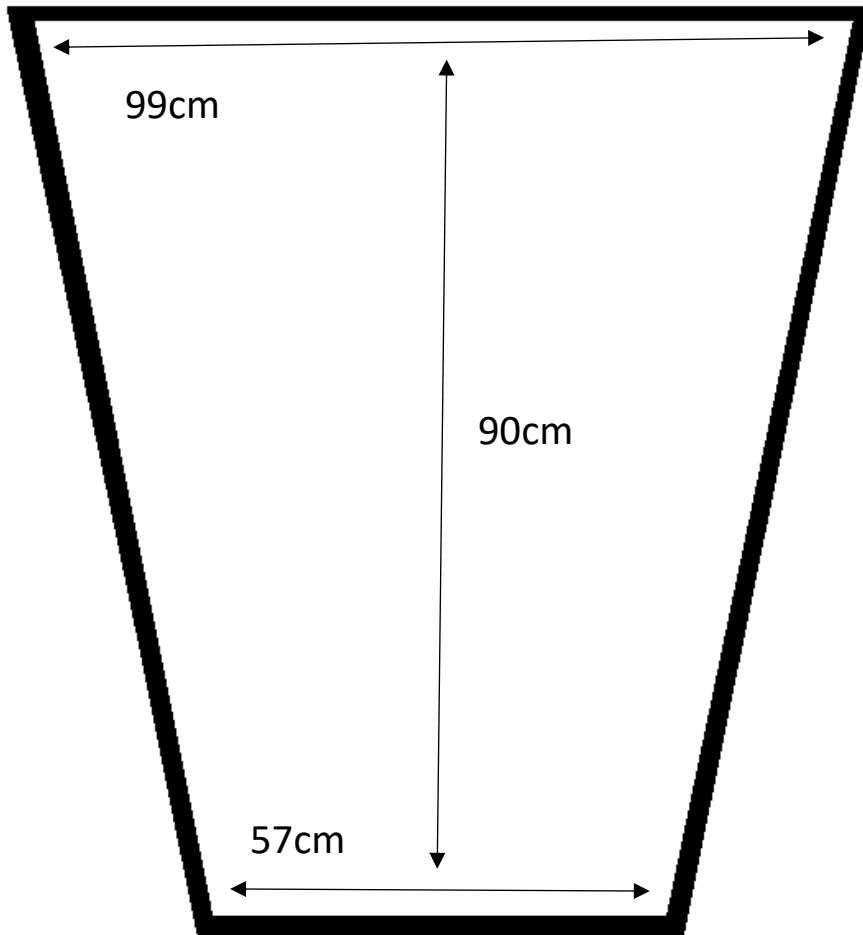

90 Roof Net

110 Roof Net

## MUD Roof Net Dimensions