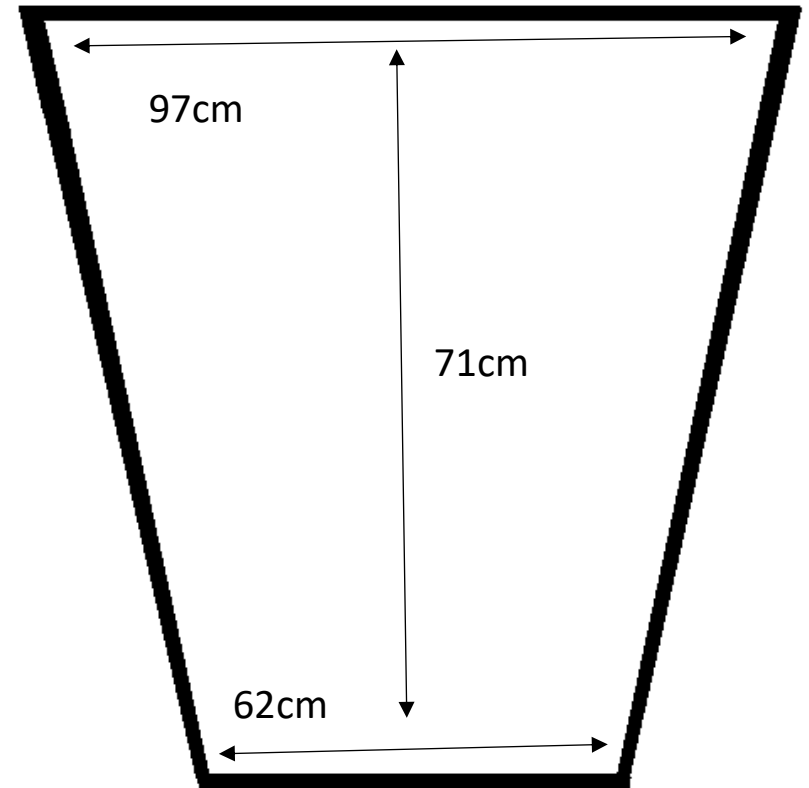

90 Roof Net

110 Roof Net

## MUD Roof Net Dimensions