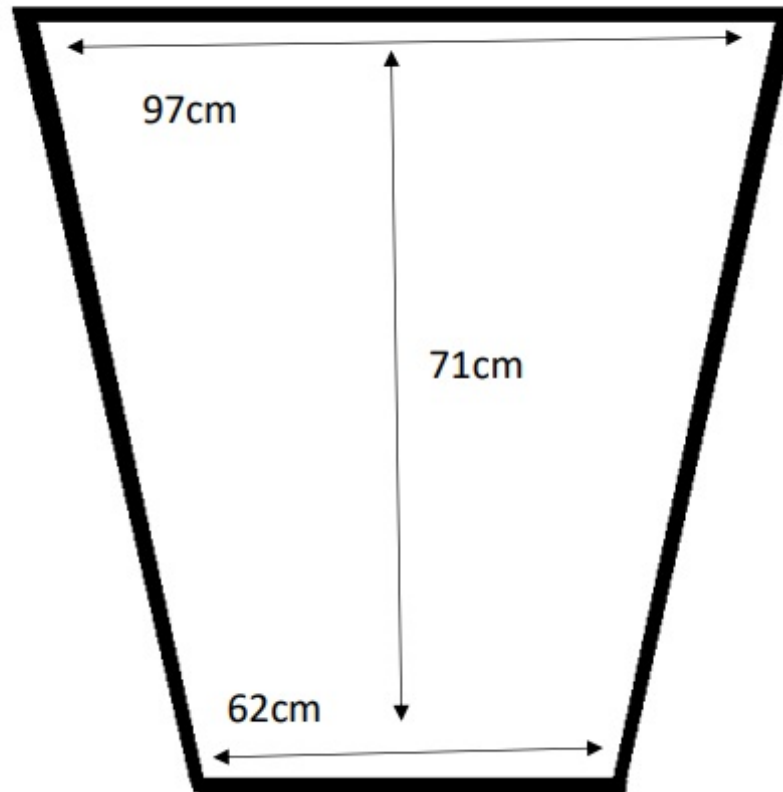

110 Roof Net

MUD Roof Net Dimensions