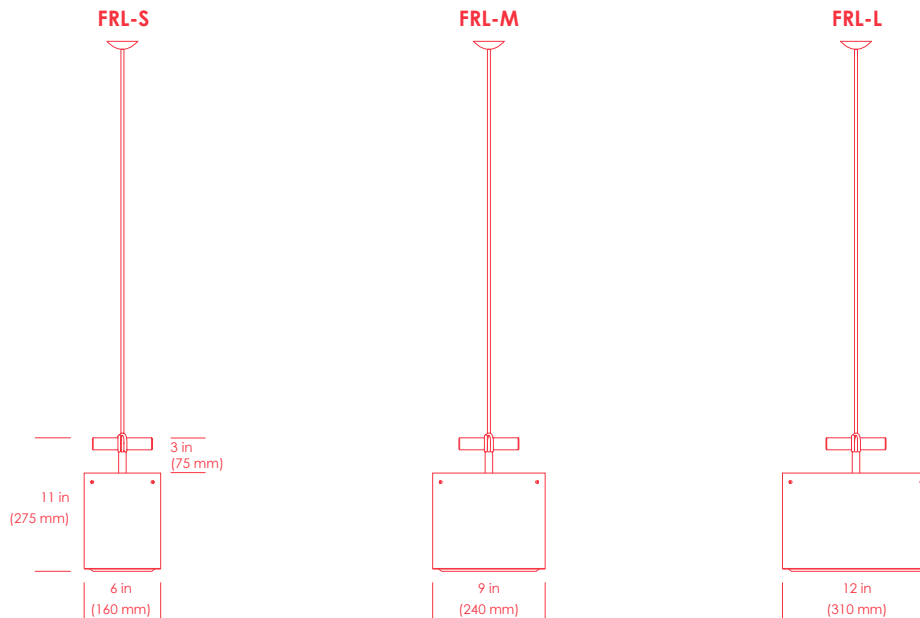

Fresnel Pendant

castor

Fresnel Pendant

Description

Named for the lenses they house, the Fresnel Pendants feature aluminum, brass, and glass components. The lens sits inside of the fixture's powder coated aluminum drum, which is suspended from a brass "t-bar," with its cord knotted around.

Finish & Materials

White powder coat

Aluminum
Brass
Glass

White canopy, 5 in (127 mm) Ø

Bulb

North America

Dimmable 8W E26 LED Bulb
500 Lumens, 2700K
Bulb included with purchase

Europe

E27 socket, bulb not included

Models

FRL-S

6.4 in x 11 in
(160 mm x 275 mm)
3.5 lbs (1.6 kg)

FRL-M

9.4 in x 11 in
(240 mm x 275 mm)
4.5 lbs (2 kg)

FRL-L

12.25 in x 11 in
(310 mm x 275 mm)
7.5 lbs (3.4 kg)

Care

Clean with a soft, damp cloth.
Always switch off electrical supply
before cleaning.

Electrical

120 V US / 240 V EU, dimmable
White cord, 84 in (2134 mm)

This product complies with and
is certified to all North American
electrical safety standards.