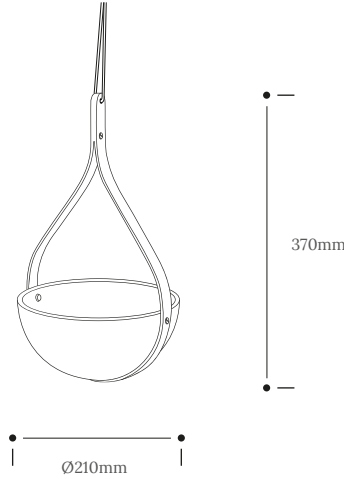

# MORVAH SMALL CEILING HANGING PLANTER

## Product Specification

# Tom Raffield

Morvah Small Ceiling Hanging Planter

Ash -£145

Summon nature inside, transform space. The pinch of a potter's hand, the sculpting skill in a steam benders twist. Where traditional craftsmanship and innovative design fuse, The Green Range breathes new life.

Product Type : The Green Range	SKU	Wood types	Dimensions L x W x H (mm)		Weight (kg)	
			Unboxed	Boxed	Unboxed	Boxed
Morvah Small Ceiling Hanging Planter	TR-GR-MRVA-C-O-SML	Ash	210 x 210 x 370	480 x 480 x 480	0.85	3.35
Materials	Ash	Earthenware	Sash Cord	Other materials Brass Chicago Screws		
Finish	Finished with a blend of natural wax oils to give a protective, hardwearing and beautiful finish.					
Care information	<ul style="list-style-type: none"> <li>Caring for the earthenware bowl We have designed a striking set of earthenware bowls for our Green Range featuring a hard-wearing proactive glaze on the inside and a unique matte glaze on the outside, known as Engobe. Any fibres on a cleaning cloth will stick to the outside surface more easily due to this beautiful finish. We suggest you clean both the interior and exterior surface of the pot by gently wiping away any marks using warm soapy water and a lint free cloth. Once the pot is clean, gently dab dry using a soft, lint free cloth or towel.</li> <li>Caring for the wooden structure The wooden strap should be dried straight after watering or misting the plants whilst in place. This will help maintain the appearance of the wood by eliminating water stains. Simply wipe dry with a lint free cloth after watering.</li> </ul>					
Additional information	<ul style="list-style-type: none"> <li>Product care instructions included.</li> </ul>					