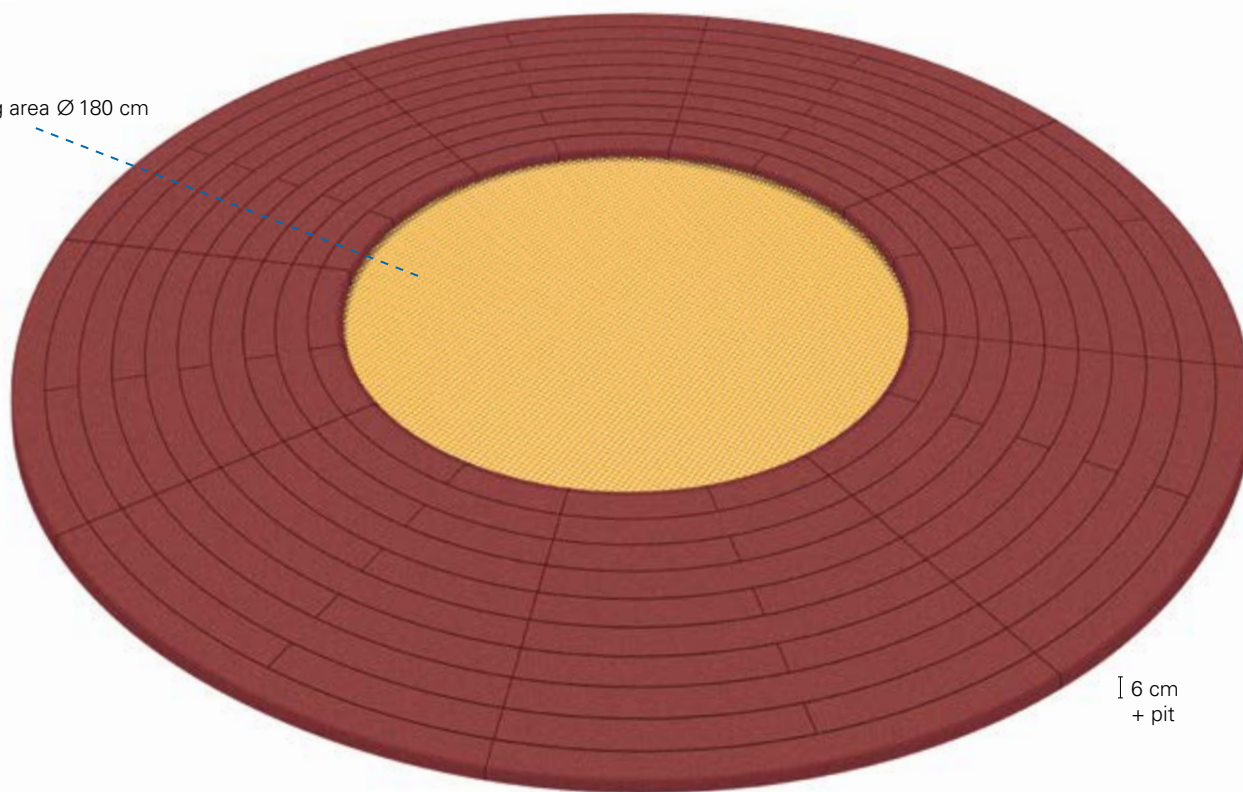

Suitable for playgrounds
according to DIN EN 1176

Ø 380 cm

Jumping area Ø 180 cm

6 cm
+ pit

PVC-coated
jumping bed

All-season
use

UV-light
resistant

Water-
resistant