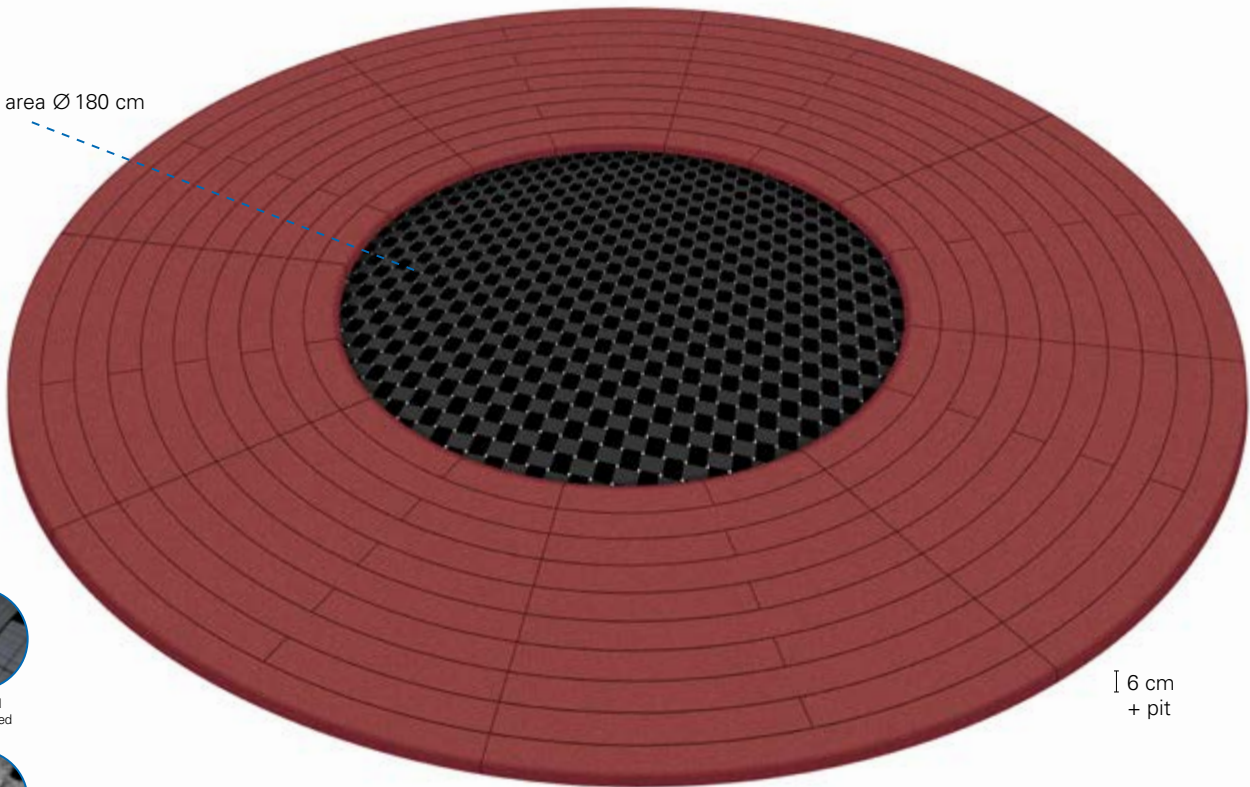

Suitable for playgrounds
according to DIN EN 1176

Ø 380 cm

Jumping area Ø 180 cm

6 cm
+ pit

standard
jumping bed

with special
coating

rounded edges

All-season
use

UV-light
resistant

Water-
resistant

Cold-
resistant

Flame
retardant

Vandal-
proof

Wheelchair
accessible

PRODUCT DETAILS:

- Suitable for unsupervised playground areas
- Frame: 250 x 250 cm made of special steel; hot-dip galvanized, Ø 380 cm total incl. impact protection system
- Jumping bed made of six-times wire-reinforced belt fabric - vandal-proof, 190 x 190 cm
- Optional: special coating for jumping bed for more durability
- 72 steel springs (length 145 mm, Ø 20 mm)
- With robust screen printing plates
- Including impact protection system with rounded edges
- Wheelchair accessible - safe and smooth entry and exit with attendant due to rounded edges
- Disassembled delivery

Suitable for playgrounds
according to DIN EN 1176

Ø 380 cm

Jumping area Ø 180 cm

6 cm
+ pit

PVC-coated
jumping bed

All-season
use

UV-light
resistant

Water-
resistant

Cold-
resistant

Wheelchair
accessible

PRODUCT DETAILS:

- "Kindergarten" model for supervised playground areas, not vandal-proof
- Frame: 250 x 250 cm made of special steel; hot-dip galvanized, Ø 380 cm total incl. impact protection system
- Jumping bed made of PVC-coated synthetics, 190 x 190 cm
- 68 steel springs (length 145 mm, Ø 20 mm)
- With robust screen printing plates
- Including impact protection system with rounded edges
- Wheelchair accessible - safe and smooth entry and exit with attendant due to rounded edges
- Disassembled delivery