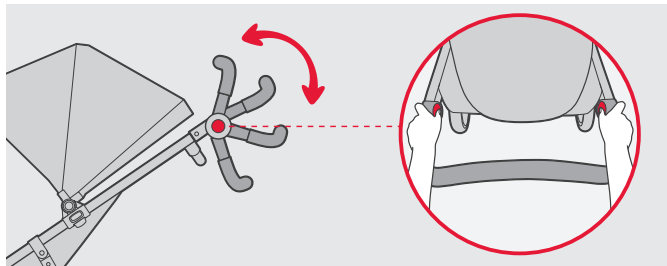

4

*Food tray not included

B

max load

9kg / 20lbs

1

2

1