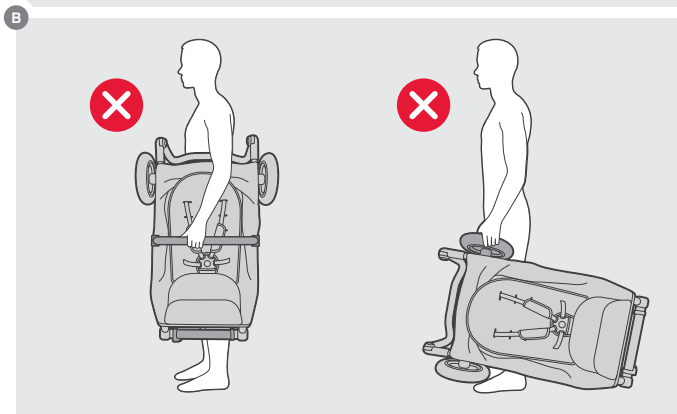

4

*Food tray not included

B

max load

9kg / 20lbs

1

2

1