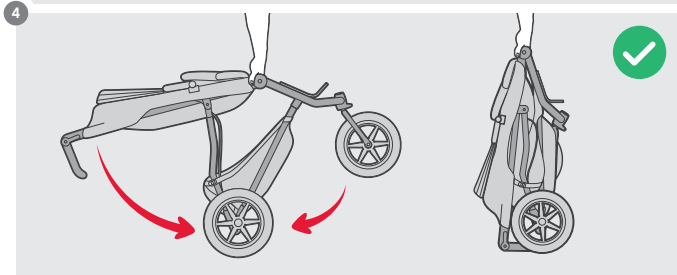

4

*Food tray not included

B

max load

9kg / 20lbs

1

2

1