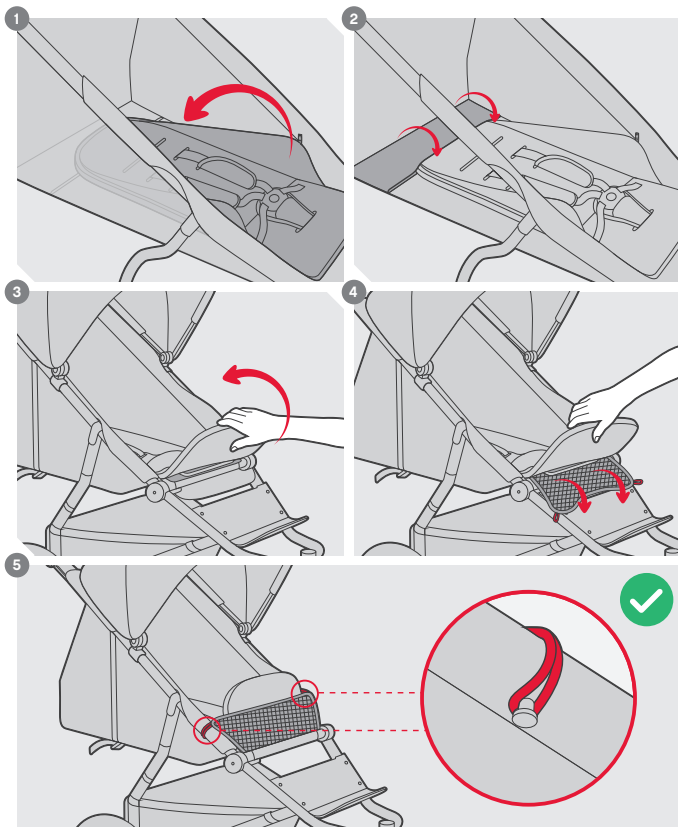

4

*Food tray not included

B

max load

9kg / 20lbs

1

2

1