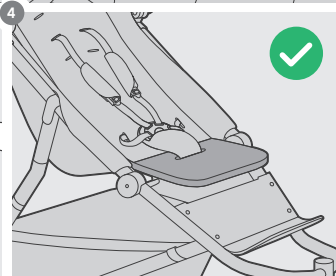

4

*Food tray not included

B

max load

9kg / 20lbs

1

2

1