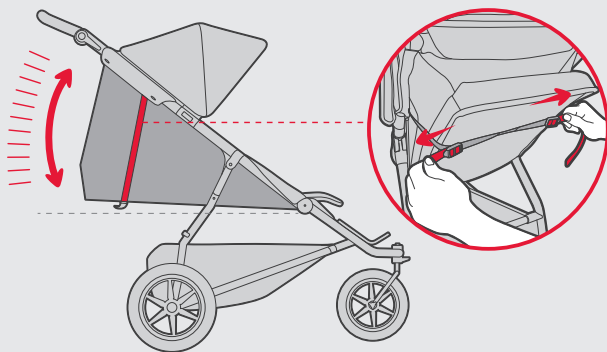

4

*Food tray not included

B

max load

9kg / 20lbs

1

2

1