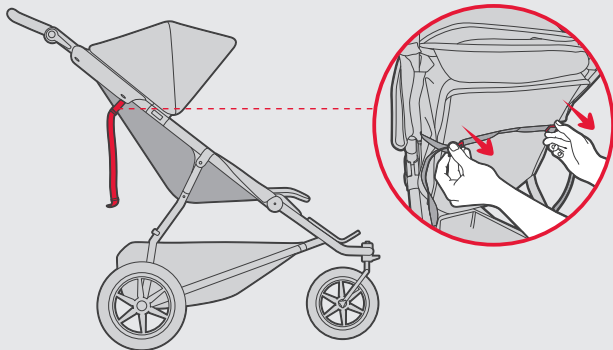

4

*Food tray not included

B

max load

9kg / 20lbs

1

2

1