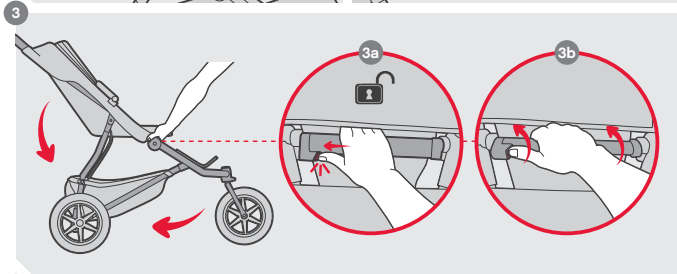

4

*Food tray not included

B

max load

9kg / 20lbs

1

2

1