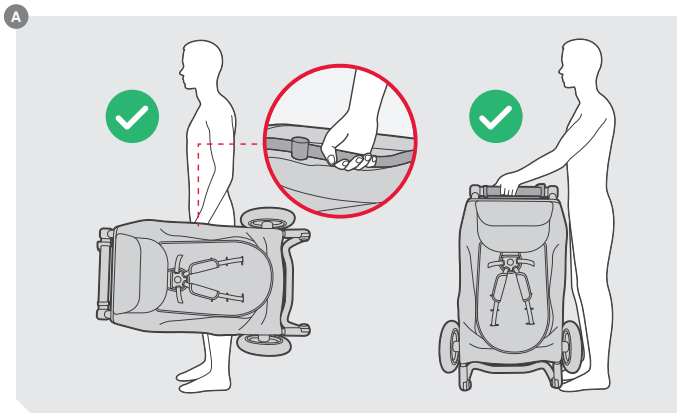

4

*Food tray not included

B

max load

9kg / 20lbs

1

2

1