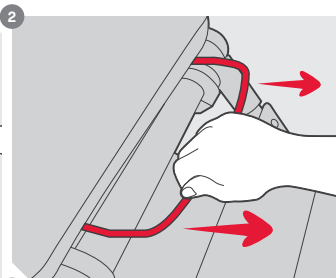

4

*Food tray not included

B

max load

9kg / 20lbs

1

2

1