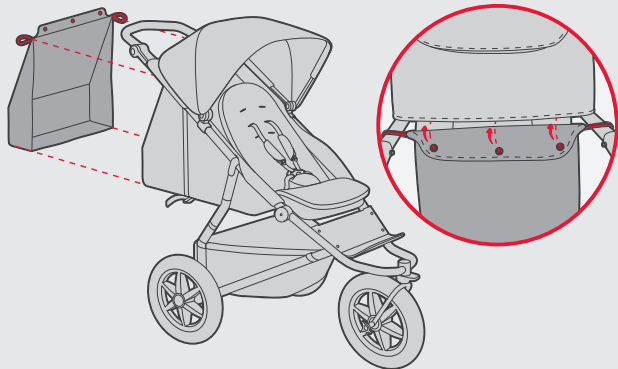

4

*Food tray not included

B

max load

9kg / 20lbs

1

2

1