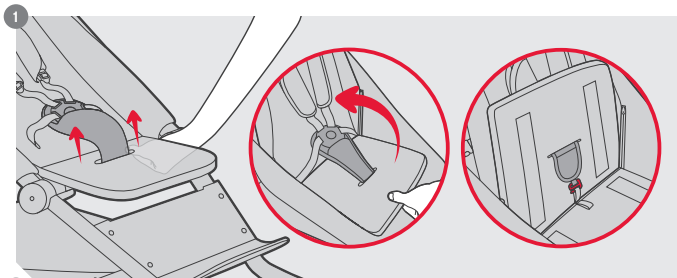

4

*Food tray not included

B

max load

9kg / 20lbs

1

2

1