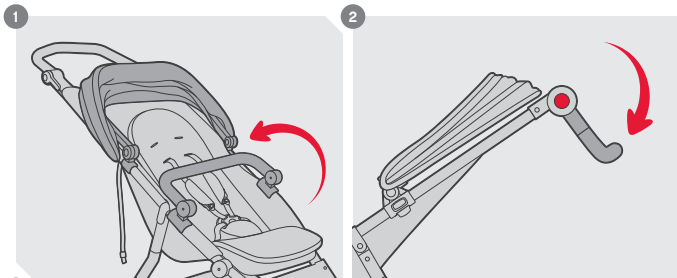

4

*Food tray not included

B

max load

9kg / 20lbs

1

2

1