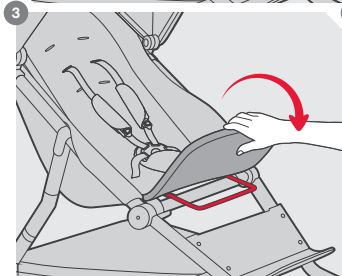

4

*Food tray not included

B

max load

9kg / 20lbs

1

2

1