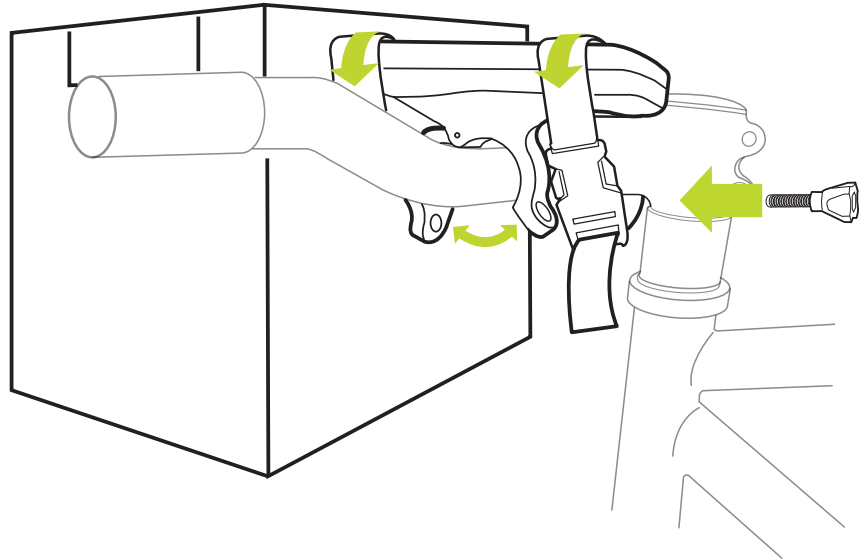

delta_Δ

Removable Front Bike Basket

Assembly instructions HL8000

- 1 Remove thumb screws and attach handlebar clamps to handlebars (using shims for thinner bars), adjust to preferred angle, tighten thumb screws.
- 2 Secure velcro stem strap around stem and tighten to support preferred angle.

WARNING

Do not exceed maximum total weight limit of 3.2kg/7lbs.