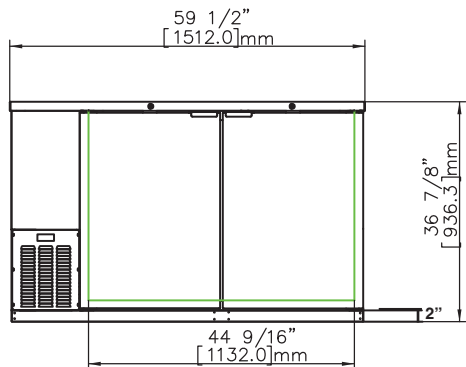

HBB-G Series

Back Bar Refrigerator with Glass Swing Door

HBB-G Series
06/28/18
Item # 13224

HBB-2G-LD-59(-S) Front View