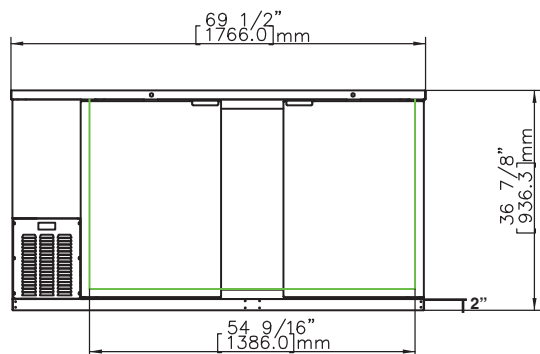

HBB-3G-LD-69(-S) Front View