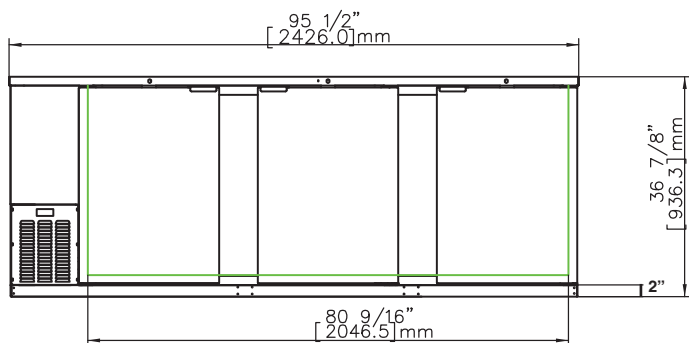

Model	Cabinet Dimensions W x D x H	Capacity (AHAM) cu ft	Capacity 12oz. cans	Door(s)	Shelves	1/2 Barrel(s)	HP	Amps	Voltage	NEMA Plug	Shipping Dimensions W x D x H	Shipping Weight
HBB-2G-LD-59(-S*)	59.5" x 29" x 36.88"	18.45 ft <sup>3</sup>	852	2	4	3	1/3	5.2	115	8 ft. 5-15P	63.5" x 33" x 42"	332 lbs.
HBB-3G-LD-69(-S*)	69.5" x 29" x 36.88"	22.14 ft <sup>3</sup>	1014	2	4	3	1/3	5.2	115	8 ft. 5-15P	73.5" x 33" x 42"	357 lbs.
HBB-3G-LD-80(-S*)	80" x 29" x 36.88"	26.74 ft <sup>3</sup>	1092	3	6	4	1/3	5.2	115	8 ft. 5-15P	84" x 33" x 42"	396 lbs.
HBB-4G-LD-95(-S*)	95.5" x 29" x 36.88"	32.53 ft <sup>3</sup>	1302	3	6	5	1/3	5.2	115	8 ft. 5-15P	101" x 33" x 42"	429 lbs.

**HBB-3G-LD-69(-S) Plan View**

**HBB-3G-LD-80(-S) Front View**

**HBB-3G-LD-80(-S) Plan View**

**HBB-4G-LD-95(-S) Front View**

**HBB-4G-LD-95(-S) Plan View**