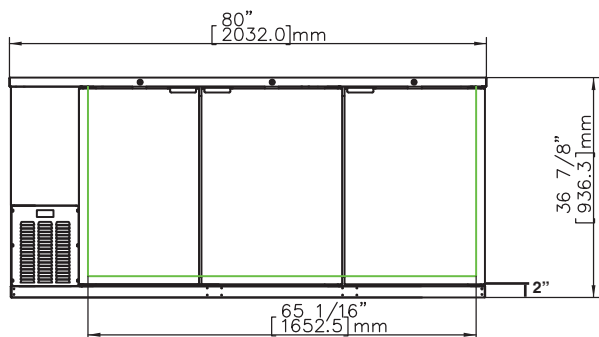

Model	Cabinet Dimensions W x D x H	Capacity (AHAM) cu ft	Capacity 12oz. cans	Door(s)	Shelves	1/2 Barrel(s)	HP	Amps	Voltage	NEMA Plug	Shipping Dimensions W x D x H	Shipping Weight
HBB-2G-LD-59(-S*)	59.5" x 29" x 36.88"	18.45 ft <sup>3</sup>	852	2	4	3	1/3	5.2	115	8 ft. 5-15P	63.5" x 33" x 42"	332 lbs.
HBB-3G-LD-69(-S*)	69.5" x 29" x 36.88"	22.14 ft <sup>3</sup>	1014	2	4	3	1/3	5.2	115	8 ft. 5-15P	73.5" x 33" x 42"	357 lbs.
HBB-3G-LD-80(-S*)	80" x 29" x 36.88"	26.74 ft <sup>3</sup>	1092	3	6	4	1/3	5.2	115	8 ft. 5-15P	84" x 33" x 42"	396 lbs.
HBB-4G-LD-95(-S*)	95.5" x 29" x 36.88"	32.53 ft <sup>3</sup>	1302	3	6	5	1/3	5.2	115	8 ft. 5-15P	101" x 33" x 42"	429 lbs.

**HBB-3G-LD-69(-S) Plan View**

**HBB-3G-LD-80(-S) Front View**

**HBB-3G-LD-80(-S) Plan View**

**HBB-4G-LD-95(-S) Front View**

**HBB-4G-LD-95(-S) Plan View**