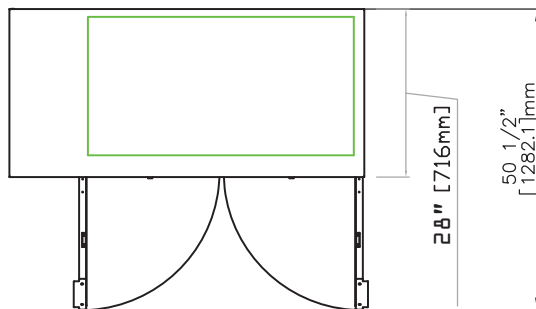

HBB-2G-LD-59(-S) Plan View