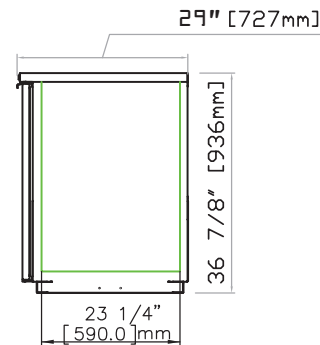

Model	Cabinet Dimensions W x D x H	Capacity (AHAM) cu ft	Capacity 12oz. cans	Door(s)	Shelves	1/2 Barrel(s)	HP	Amps	Voltage	NEMA Plug	Shipping Dimensions W x D x H	Shipping Weight
HBB-2G-LD-59(-S*)	59.5" x 29" x 36.88"	18.45 ft <sup>3</sup>	852	2	4	3	1/3	5.2	115	8 ft. 5-15P	63.5" x 33" x 42"	332 lbs.
HBB-3G-LD-69(-S*)	69.5" x 29" x 36.88"	22.14 ft <sup>3</sup>	1014	2	4	3	1/3	5.2	115	8 ft. 5-15P	73.5" x 33" x 42"	357 lbs.
HBB-3G-LD-80(-S*)	80" x 29" x 36.88"	26.74 ft <sup>3</sup>	1092	3	6	4	1/3	5.2	115	8 ft. 5-15P	84" x 33" x 42"	396 lbs.
HBB-4G-LD-95(-S*)	95.5" x 29" x 36.88"	32.53 ft <sup>3</sup>	1302	3	6	5	1/3	5.2	115	8 ft. 5-15P	101" x 33" x 42"	429 lbs.

# HBB-G Series

Back Bar Refrigerator with Glass Swing Door

HBB-G Series  
06/28/18  
Item # 13224

**HBB-2G-LD-59(-S) Front View**

**HBB-2G-LD-59(-S) Plan View**

**All models Side View**

**HBB-3G-LD-69(-S) Front View**

**HBB-3G-LD-69(-S) Plan View**

**HBB-3G-LD-80(-S) Front View**

**HBB-3G-LD-80(-S) Plan View**

**HBB-4G-LD-95(-S) Front View**

**HBB-4G-LD-95(-S) Plan View**