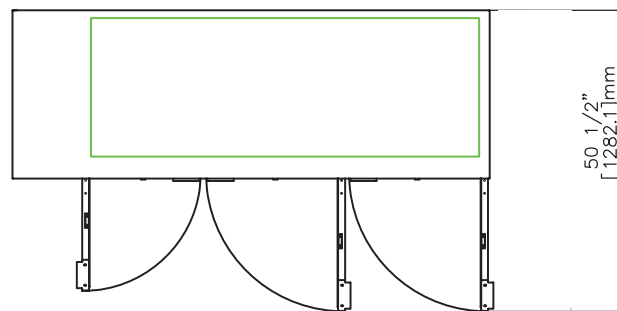

## Features

- ▶ **Stainless steel interior with LED lights**
- ▶ **Heavy duty 18-gauge stainless steel top**
- ▶ **Maximum product storage capacity with the ability to store tall boys three high per section**

Model	Cabinet Dimensions W x D x H	Capacity (AHAM) cu ft	Capacity 12oz. cans	Door(s)	Shelves	1/2 Barrel(s)	HP	Amps	Voltage	NEMA Plug	Shipping Dimensions W x D x H	Shipping Weight
HBB-2G-LD-59(-S*)	59.5" x 29" x 36.88"	18.45 ft <sup>3</sup>	852	2	4	3	1/3	5.2	115	8 ft. 5-15P	63.5" x 33" x 42"	332 lbs.
HBB-3G-LD-69(-S*)	69.5" x 29" x 36.88"	22.14 ft <sup>3</sup>	1014	2	4	3	1/3	5.2	115	8 ft. 5-15P	73.5" x 33" x 42"	357 lbs.
HBB-3G-LD-80(-S*)	80" x 29" x 36.88"	26.74 ft <sup>3</sup>	1092	3	6	4	1/3	5.2	115	8 ft. 5-15P	84" x 33" x 42"	396 lbs.
HBB-4G-LD-95(-S*)	95.5" x 29" x 36.88"	32.53 ft <sup>3</sup>	1302	3	6	5	1/3	5.2	115	8 ft. 5-15P	101" x 33" x 42"	429 lbs.

# HBB-G Series

Back Bar Refrigerator with Glass Swing Door

HBB-G Series  
06/28/18  
Item # 13224

**HBB-2G-LD-59(-S) Front View**

**HBB-2G-LD-59(-S) Plan View**

**All models Side View**

**HBB-3G-LD-69(-S) Front View**

**HBB-3G-LD-69(-S) Plan View**

**HBB-3G-LD-80(-S) Front View**

**HBB-3G-LD-80(-S) Plan View**

**HBB-4G-LD-95(-S) Front View**

**HBB-4G-LD-95(-S) Plan View**