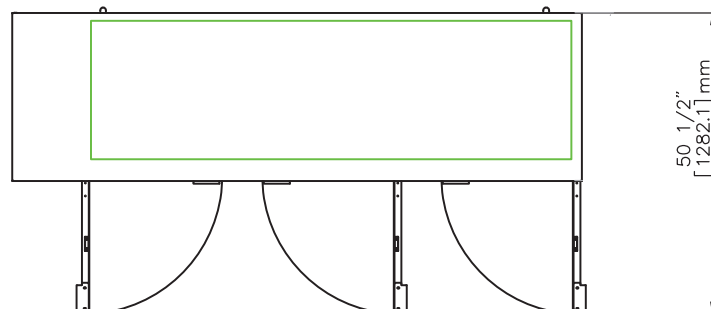

## Features

- ▶ **Stainless steel interior with LED lights**
- ▶ **Heavy duty 18-gauge stainless steel top**
- ▶ **Maximum product storage capacity with the ability to store tall boys three high per section**

Model	Cabinet Dimensions W x D x H	Capacity (AHAM) cu ft	Capacity 12oz. cans	Door(s)	Shelves	1/2 Barrel(s)	HP	Amps	Voltage	NEMA Plug	Shipping Dimensions W x D x H	Shipping Weight
HBB-2G-LD-59(-S*)	59.5" x 29" x 36.88"	18.45 ft <sup>3</sup>	852	2	4	3	1/3	5.2	115	8 ft. 5-15P	63.5" x 33" x 42"	332 lbs.
HBB-3G-LD-69(-S*)	69.5" x 29" x 36.88"	22.14 ft <sup>3</sup>	1014	2	4	3	1/3	5.2	115	8 ft. 5-15P	73.5" x 33" x 42"	357 lbs.
HBB-3G-LD-80(-S*)	80" x 29" x 36.88"	26.74 ft <sup>3</sup>	1092	3	6	4	1/3	5.2	115	8 ft. 5-15P	84" x 33" x 42"	396 lbs.
HBB-4G-LD-95(-S*)	95.5" x 29" x 36.88"	32.53 ft <sup>3</sup>	1302	3	6	5	1/3	5.2	115	8 ft. 5-15P	101" x 33" x 42"	429 lbs.

**HBB-3G-LD-69(-S) Plan View**

**HBB-3G-LD-80(-S) Front View**

**HBB-3G-LD-80(-S) Plan View**

**HBB-4G-LD-95(-S) Front View**

**HBB-4G-LD-95(-S) Plan View**