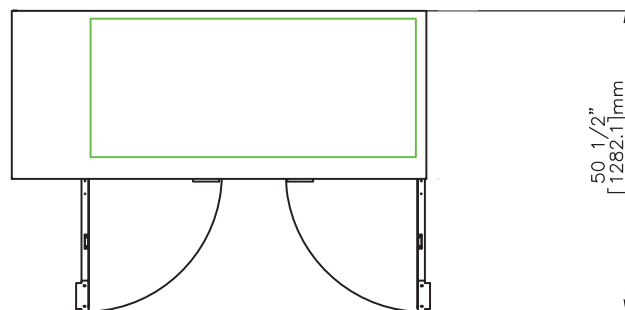

## Features

- ▶ **Stainless steel interior with LED lights**
- ▶ **Heavy duty 18-gauge stainless steel top**
- ▶ **Maximum product storage capacity with the ability to store tall boys three high per section**

Model	Cabinet Dimensions W x D x H	Capacity (AHAM) cu ft	Capacity 12oz. cans	Door(s)	Shelves	1/2 Barrel(s)	HP	Amps	Voltage	NEMA Plug	Shipping Dimensions W x D x H	Shipping Weight
HBB-2G-LD-59(-S*)	59.5" x 29" x 36.88"	18.45 ft <sup>3</sup>	852	2	4	3	1/3	5.2	115	8 ft. 5-15P	63.5" x 33" x 42"	332 lbs.
HBB-3G-LD-69(-S*)	69.5" x 29" x 36.88"	22.14 ft <sup>3</sup>	1014	2	4	3	1/3	5.2	115	8 ft. 5-15P	73.5" x 33" x 42"	357 lbs.
HBB-3G-LD-80(-S*)	80" x 29" x 36.88"	26.74 ft <sup>3</sup>	1092	3	6	4	1/3	5.2	115	8 ft. 5-15P	84" x 33" x 42"	396 lbs.
HBB-4G-LD-95(-S*)	95.5" x 29" x 36.88"	32.53 ft <sup>3</sup>	1302	3	6	5	1/3	5.2	115	8 ft. 5-15P	101" x 33" x 42"	429 lbs.

# HBB-G Series

Back Bar Refrigerator with Glass Swing Door

HBB-G Series  
06/28/18  
Item # 13224

**HBB-2G-LD-59(-S) Front View**

**HBB-2G-LD-59(-S) Plan View**

**All models Side View**

**HBB-3G-LD-69(-S) Front View**

**HBB-3G-LD-69(-S) Plan View**

**HBB-3G-LD-80(-S) Front View**

**HBB-3G-LD-80(-S) Plan View**

**HBB-4G-LD-95(-S) Front View**

**HBB-4G-LD-95(-S) Plan View**