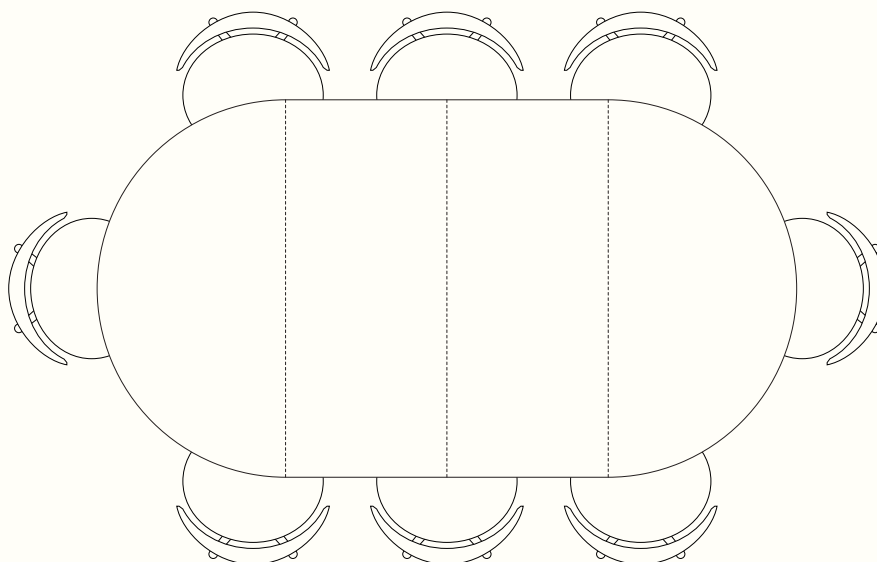

1102762851
White Oiled Oak

Information

Size: H: 73 x W: 117-217 x D: 117 cm /
H: 28.7 x W: 46.1-85.4 x D: 46.1 in. Extendable with two extensions
Material: FSC™ certified solid oak. Oiled
Info: Extra leg provided for when used with two extensions.
Registered design
Care: Wipe with a damp cloth. Do not leave the surface wet.
Treat with oil when needed
Attention: Always use coasters or other protective items with a soft surface to avoid damage to the product. Never leave wet items on wood as it may cause stains or leave permanent marks
Country of origin: Croatia
Net weight: 76 kg
Packsize: 1

1102742851
White Oiled Oak

Information

Size: H: 45 x W: 90 x D: 35 cm / H: 17.7 x W: 35.4 x D: 13.8 in.

Seat height: 45 cm / 17.7 in

Material: FSC™ certified solid oak. Oiled

Info: Registered design

Care: Wipe with a damp cloth. Do not leave the surface wet.

Country of origin: Croatia

Net weight: 13 kg

Packsize: 1

Measurements

The mark of responsible forestry

Bevel Tables

– Seating Overview

Based upon Herman Chair and at least 60 cm seating space per person

Bevel Round Table Ø 117

Bevel Table – Extendable x2

Space to feel comfortably you