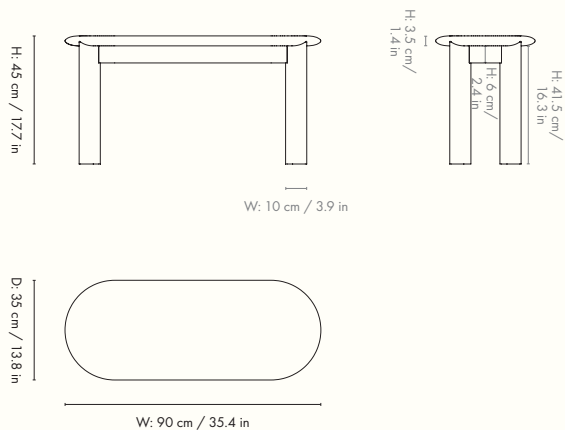

Measurements

The mark of responsible forestry