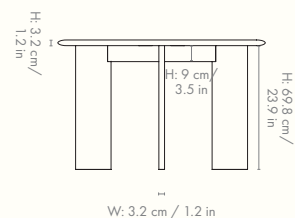

Measurements