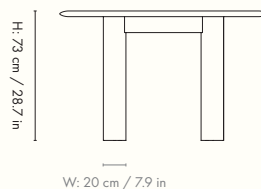

Measurements