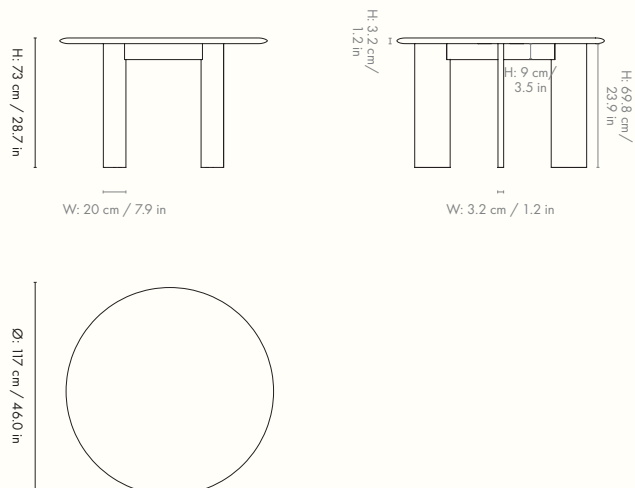

Measurements