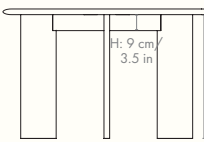

1104267443
White Oiled Beech

Information

Size: H: 73 x W: 117-217 x D: 117 cm /
H: 28.7 x W: 46.1-85.4 x D: 46.1 in. Extendable with two extensions
Material: FSC™ certified solid beech. Oiled
Info: Extra leg provided for when used with two extensions.
Registered design
Care: Wipe with a damp cloth. Do not leave the surface wet.
Treat with oil when needed
Attention: Always use coasters or other protective items with a soft surface to avoid damage to the product. Never leave wet items on wood as it may cause stains or leave permanent marks
Country of origin: Croatia
Net weight: 76 kg
Packsize: 1

1104268283
White Oiled Beech

Information

Size: Ø: 117 x H: 73 cm / Ø: 46.1 x H: 28.7 in

Material: FSC™ certified solid beech. Oiled

Info: Registered design

Care: Wipe with a damp cloth. Do not leave the surface wet. Treat with oil when needed

Net weight: 38 kg

Packsize: 1

The mark of responsible forestry

Measurements

H: 73 cm / 28.7 in

W: 20 cm / 7.9 in

H: 3.2 cm / 1.2 in

W: 3.2 cm / 1.2 in

1102742851
White Oiled Beech

Information

Size: H: 45 x W: 90 x D: 35 cm / H: 17.7 x W: 35.4 x D: 13.8 in.

Seat height: 45 cm / 17.7 in

Material: FSC™ certified solid beech. Oiled

Info: Registered design

Care: Wipe with a damp cloth. Do not leave the surface wet.