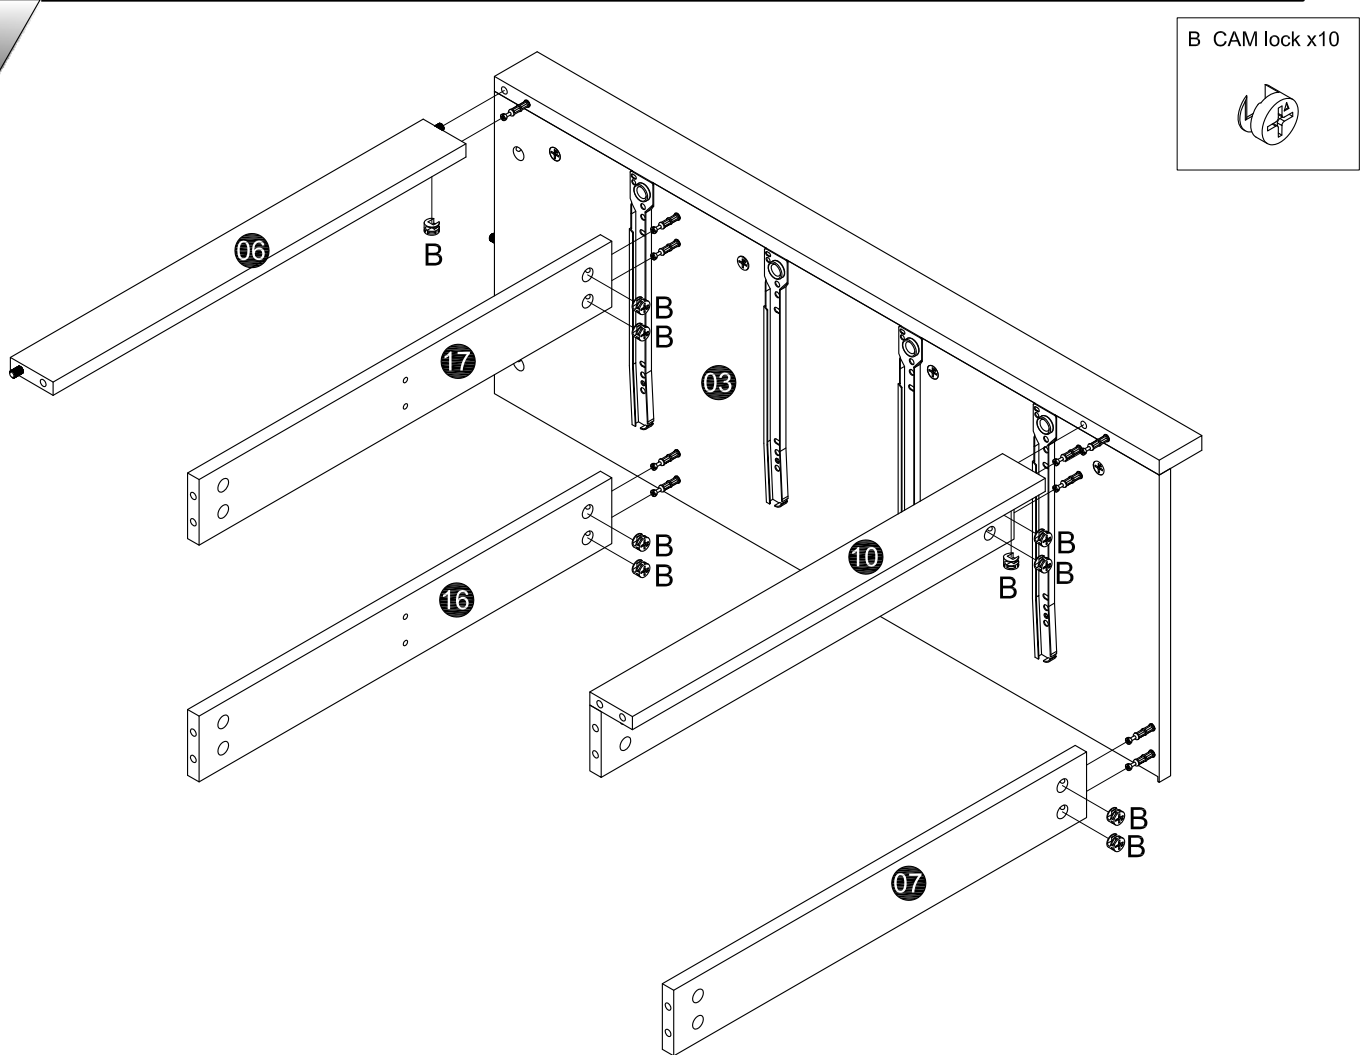

B CAM lock x8

06