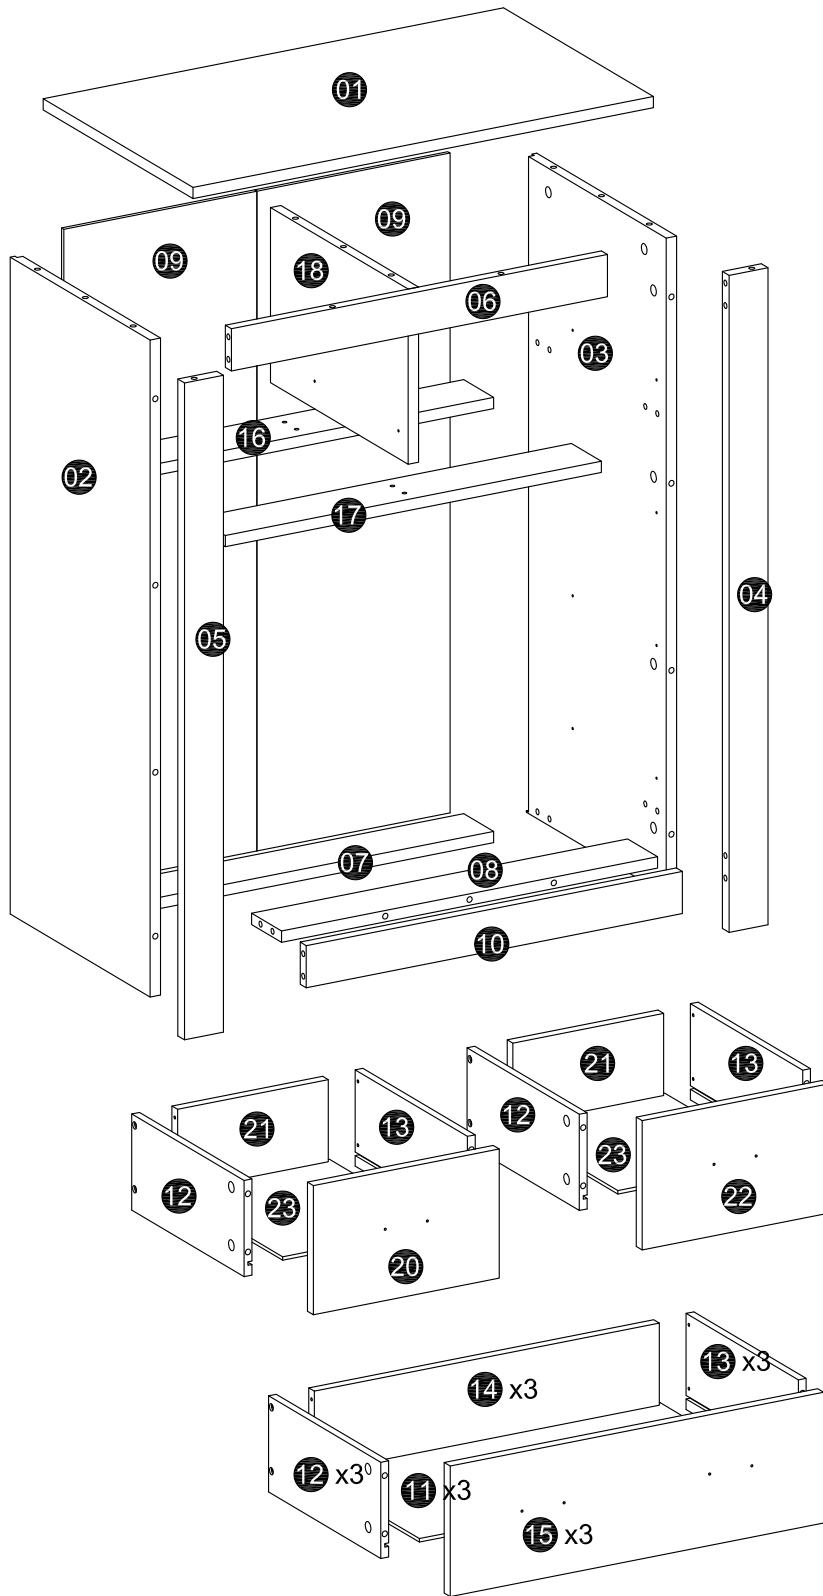

3+2 Drawers chest

USER MANUAL | MODE D'EMPLOI | MANUAL DEL USUARIO | GEBRAUCHSANLEITUNG |
GEBRUIKSHANDLEIDING | MANUALE PER L'UTENTE | MANUAL DO UTILIZADOR

SKU:21834/21835
BATCH NO.:DS8020

An illustration of a person standing with their hand to their chin, looking thoughtful. A large question mark is positioned above them. Below the person are some wooden planks and a hammer, suggesting a problem with assembly or a damaged item.	<p>Please keep your original packages , due to health and safety reasons , we cannot accept returns without original packages .</p> <p>Tel: 01217074423, Email: help@yakoe.co.uk</p> An illustration of a person's head and shoulders, wearing a headset with a microphone, representing customer support.	An illustration of a person standing with their hand to their chin, looking thoughtful. To their right is a computer monitor displaying the website address "yakoe.co.uk".
---	--	--

We will resolve the issues for you within 1 working day!

<p>A CAM lock dowel x60</p> 	<p>B CAM lock x60</p> 	<p>C Wood dowel x9</p> 	<p>D Drawer rail x5</p> 	<p>E Screw $\varnothing 3.5 \times 35$ x24</p> 
<p>F Screw $\varnothing 3.5 \times 14$ x40</p> 	<p>G Nail</p> 	<p>H Handle & Screw x8</p> 	<p>I Nail Leg x4</p> 	<p>J Anti-falling accessory x1</p> 

01

02

03

C Wood dowel x2

A CAM lock dowel
x24

04

C Wood dowel x3

B CAM lock x2