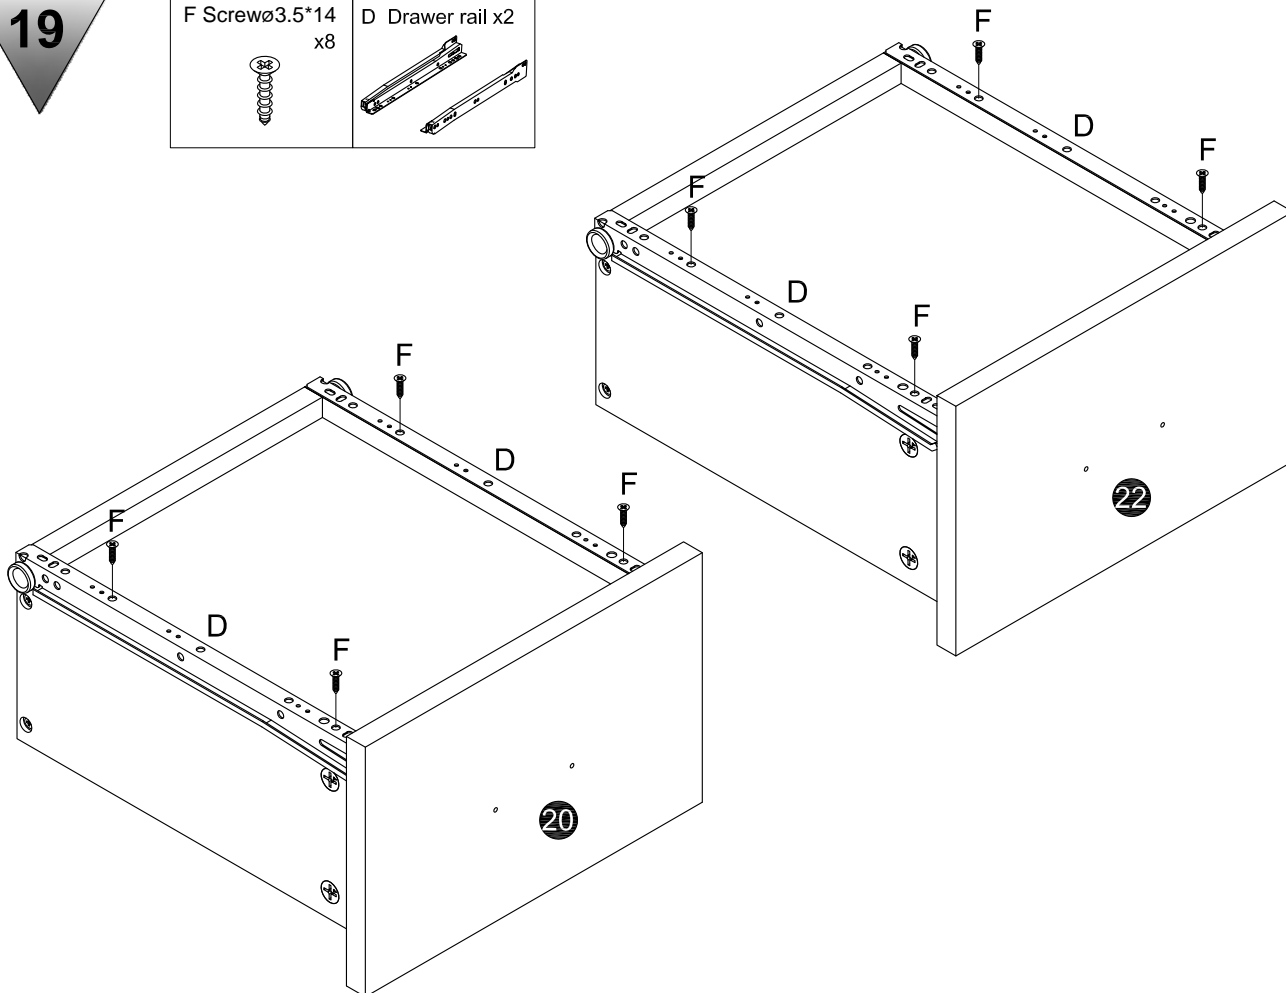

17

18

B CAM lock x8

19

F Screw $\varnothing 3.5 \times 14$
x8

D Drawer rail x2

20

H Handle & Screw
x2