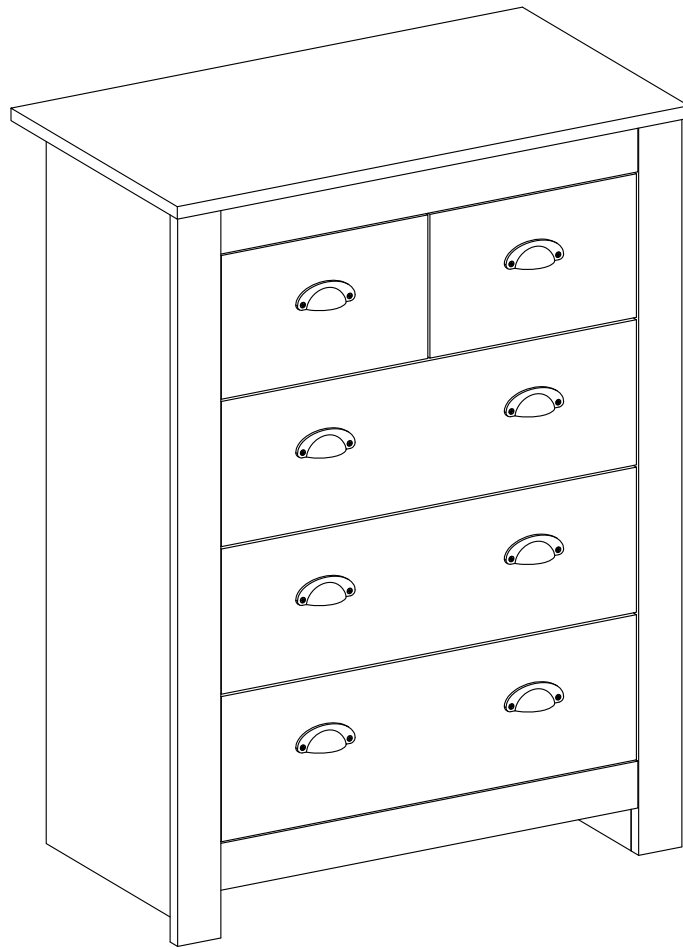

3+2 Drawers chest

USER MANUAL | MODE D'EMPLOI | MANUAL DEL USUARIO | GEBRAUCHSANLEITUNG |
GEBRUIKSHANDLEIDING | MANUALE PER L'UTENTE | MANUAL DO UTILIZADOR

SKU:21834/21835
BATCH NO.:DS8020

An illustration of a person standing with their hand to their chin, looking thoughtful. A large question mark is positioned above them. Below the person are some wooden planks and a hammer, suggesting a problem with assembly or a damaged item.	<p>Please keep your original packages , due to health and safety reasons , we cannot accept returns without original packages .</p> <p>Tel: 01217074423, Email: help@yakoe.co.uk</p> An illustration of a person's head and shoulders, wearing a headset with a microphone, representing customer support.	An illustration of a person standing with their hand to their chin, looking thoughtful. To their right is a computer monitor displaying the website address "yakoe.co.uk".
---	--	--