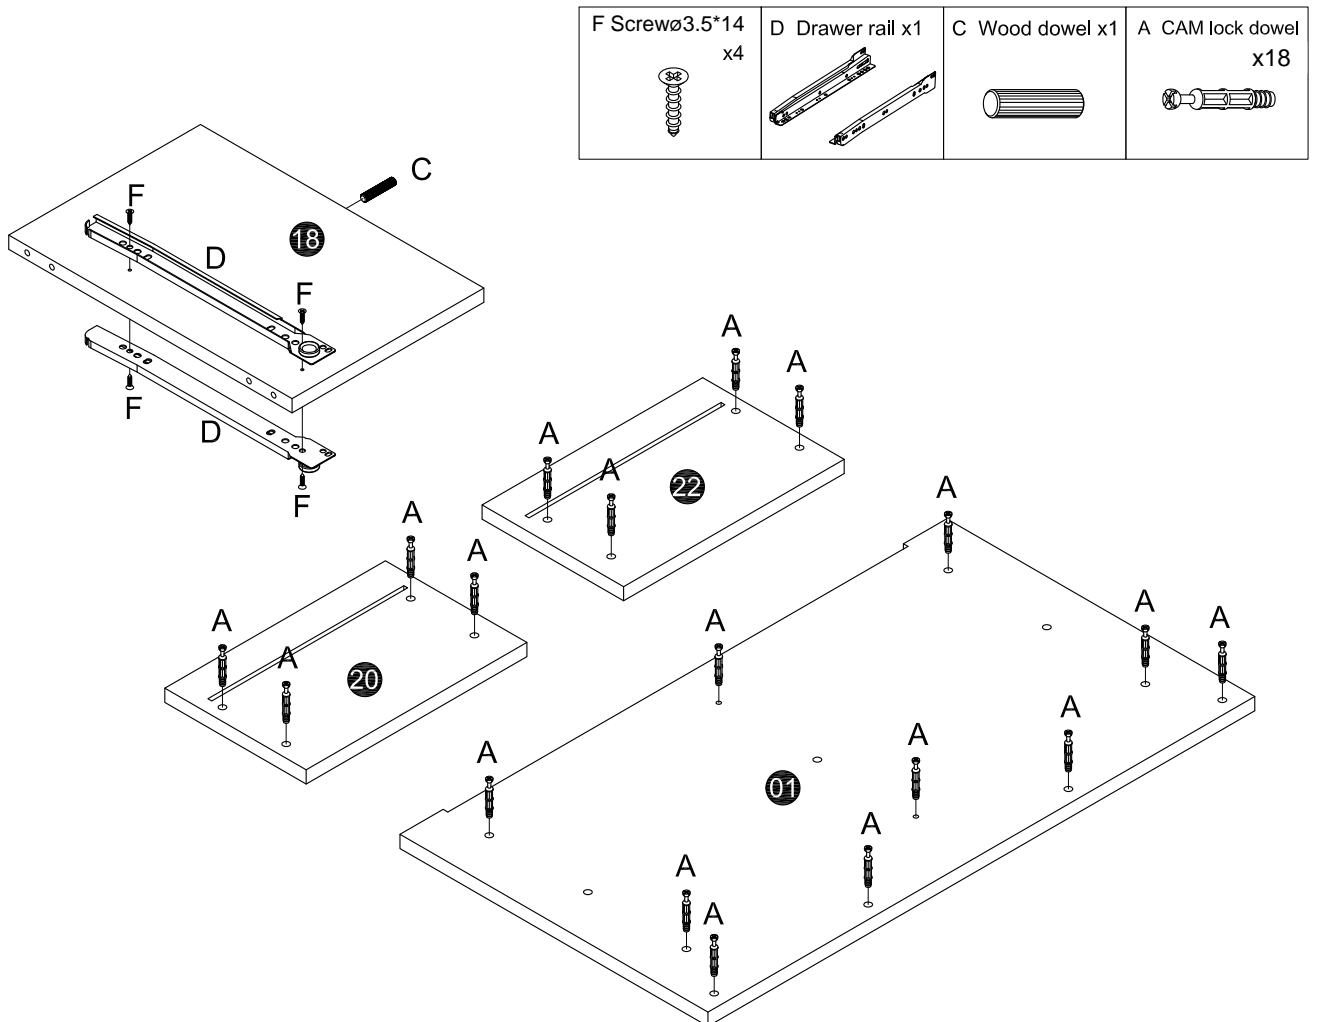

We will resolve the issues for you within 1 working day!

<p>A CAM lock dowel x60</p> 	<p>B CAM lock x60</p> 	<p>C Wood dowel x9</p> 	<p>D Drawer rail x5</p> 	<p>E Screw $\varnothing 3.5 \times 35$ x24</p> 
<p>F Screw $\varnothing 3.5 \times 14$ x40</p> 	<p>G Nail</p> 	<p>H Handle & Screw x8</p> 	<p>I Nail Leg x4</p> 	<p>J Anti-falling accessory x1</p> 

01

02

03

C Wood dowel x2

A CAM lock dowel
x24

04

C Wood dowel x3

B CAM lock x2

E Screw $\varnothing 3.5 \times 35$
x4

09

B CAM lock x10

10

I Nail Leg x4

G Nail

11

E Screw $\varnothing 3.5 \times 35$
x12