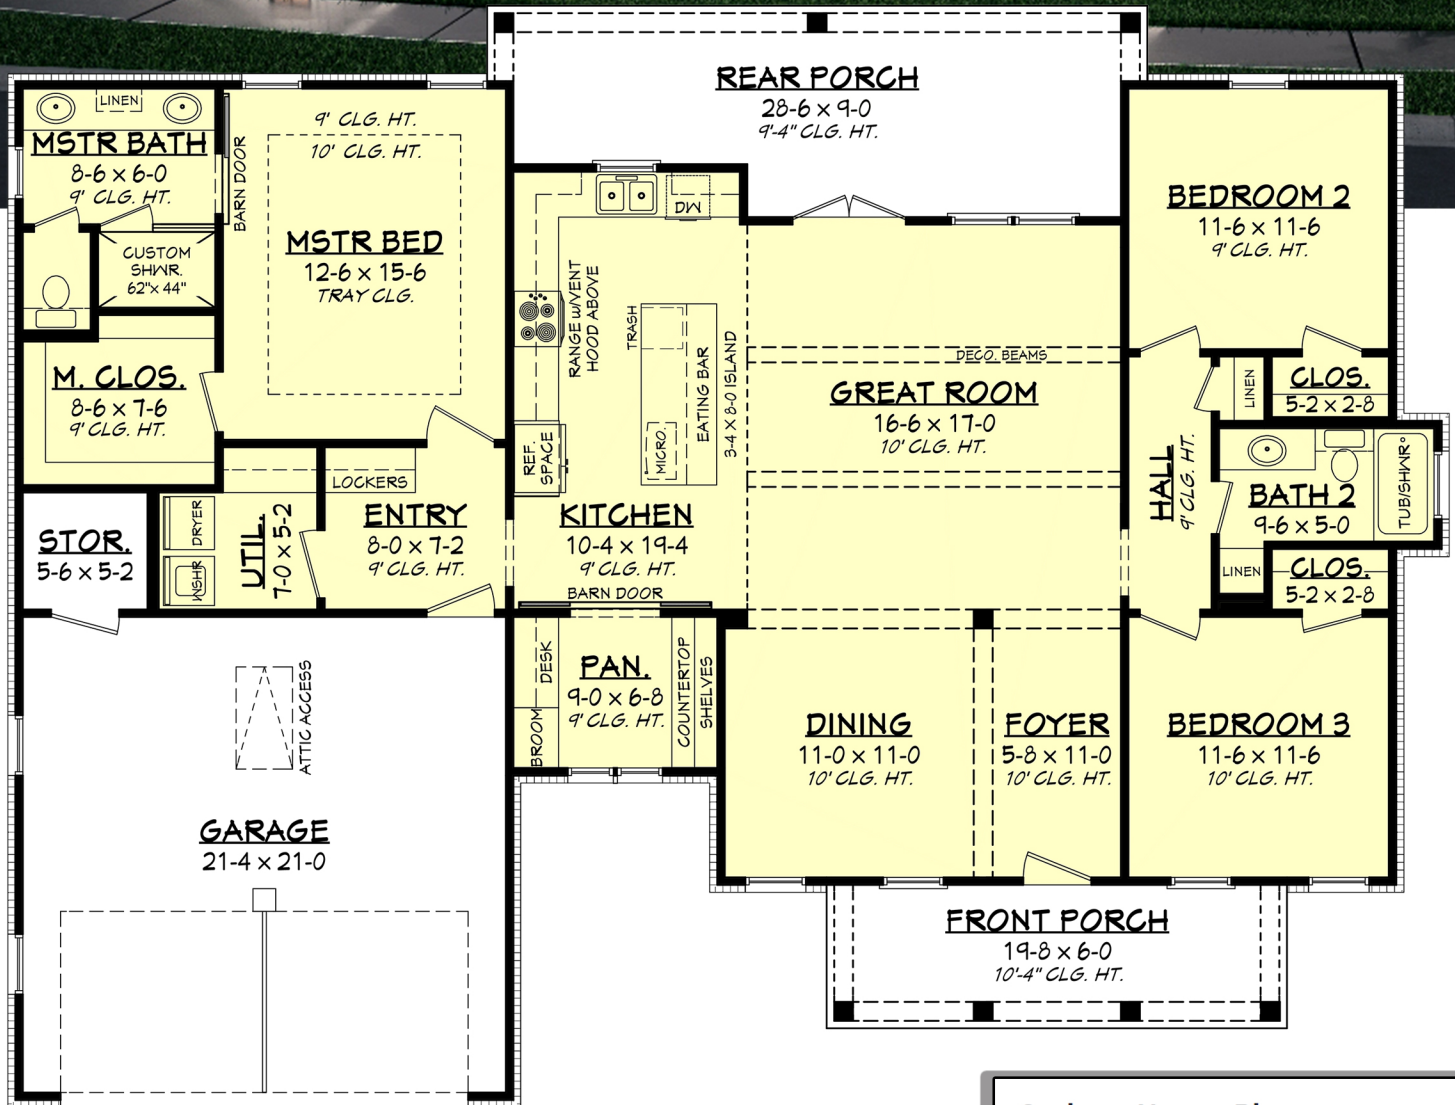

Designing Homes
HOUSE PLAN ZONE
 Building Relationships

Graham House Plan

1706

- 1706 Sq Ft.
- 3 Bedrooms
- 2 Bathrooms
- 1 Stories
- 63-0 Width
- 48-0 Depth

Phone: 601.336.3254 sales@hpzplans.com

www.hpzplans.com/products/graham-house-plan