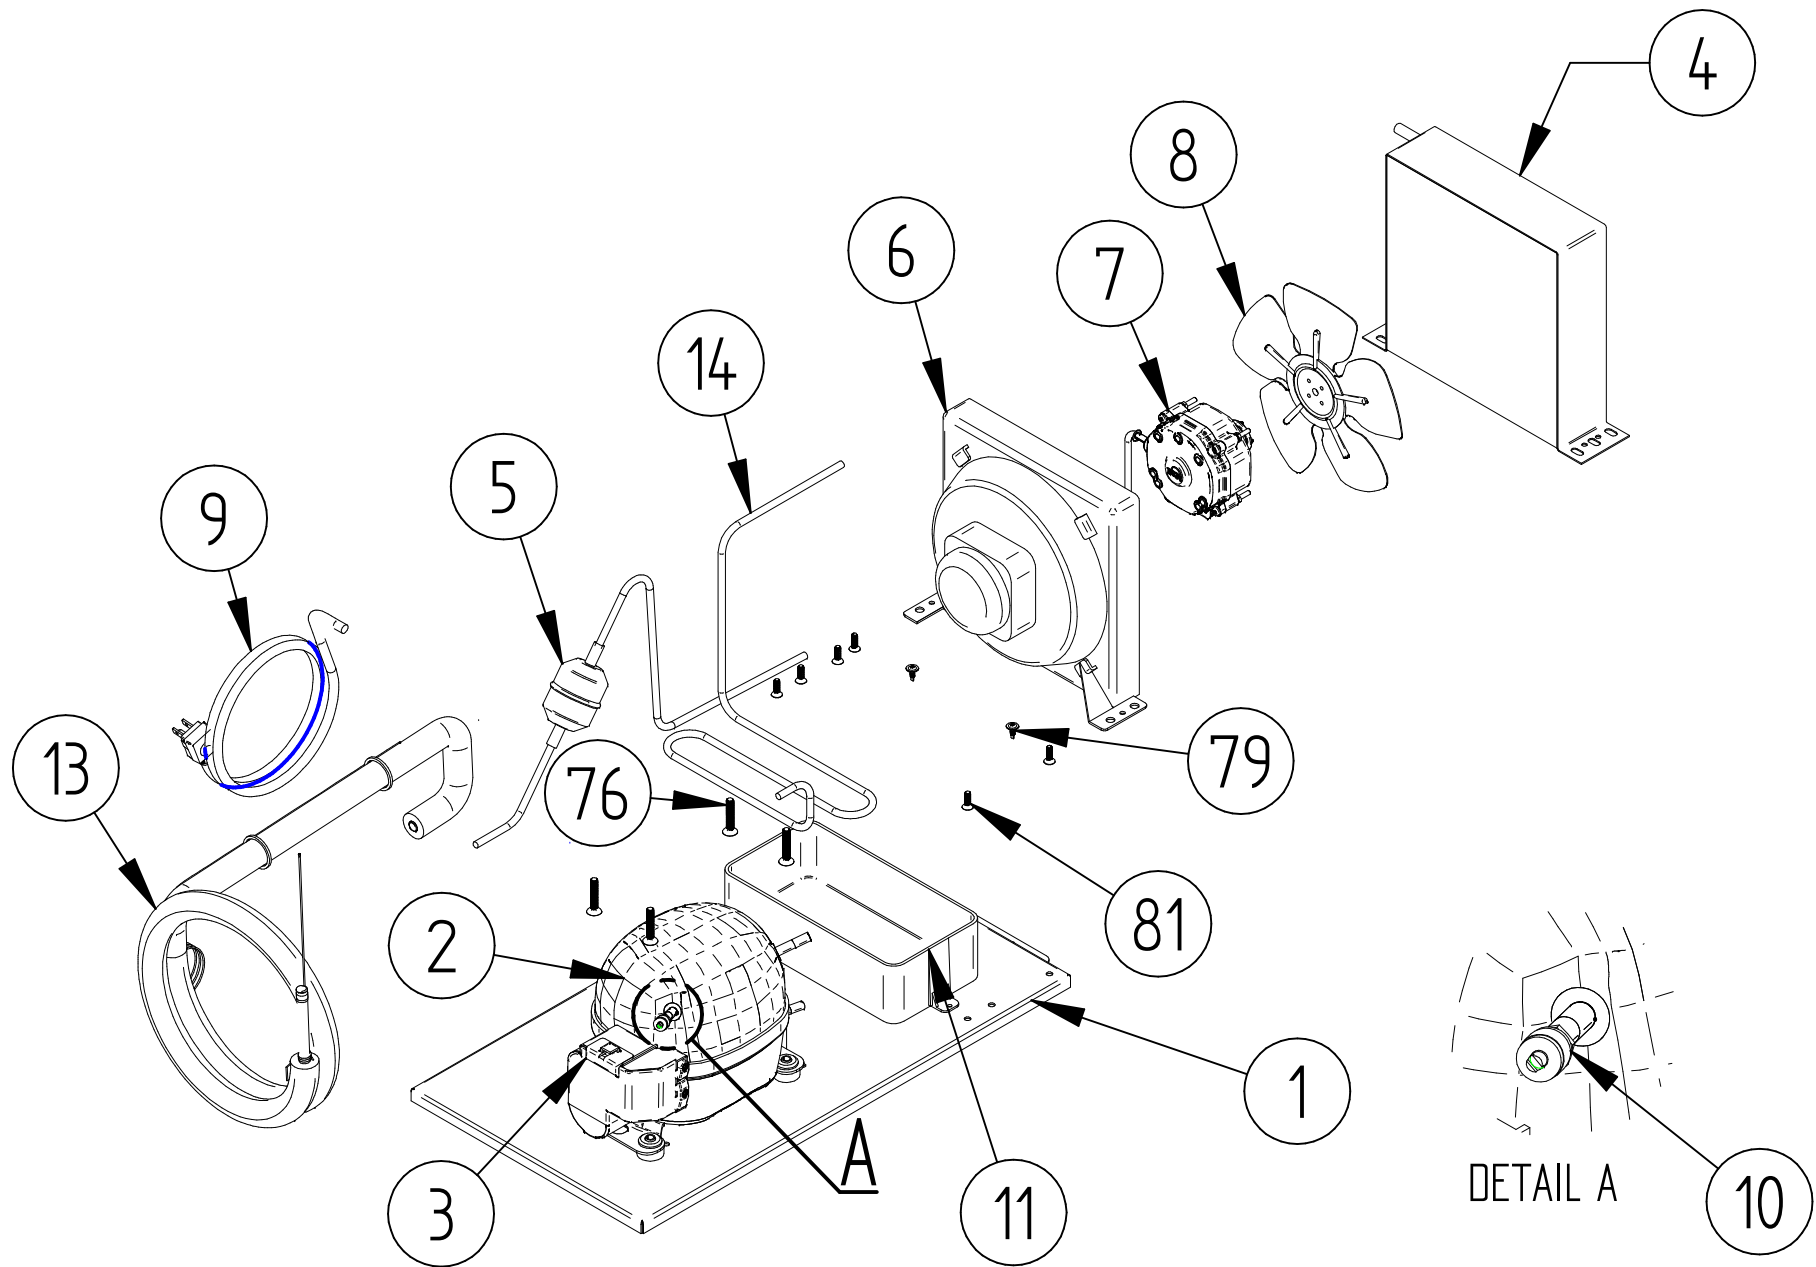

HDD-4-95

DETAIL B

MODEL 24"

DETAIL C

REFERENCE PICTURE

# ITEM	PART NUMBER	DESCRIPTION	HDD-1-24	HDD-2-59	HDD-3-69	HDD-3-80	HDD-4-95
Condensing Units							
	12203792	CONDENSING UNIT	1				
	12203788	CONDENSING UNIT		1	1	1	1
1	12206582	DECK	1				
	12195862	DECK		1	1	1	1
2	12188088	COMPRESSOR	1				
	12190495	COMPRESSOR		1	1	1	1
3	12190610	START KIT	1				
	12213603	START KIT		1	1	1	1
4	12190813	CONDENSER	1				
	12190812	CONDENSER		1	1	1	1
5	12188004	DRIER	1	1	1	1	1
6	12189983	FAN SUPPORT	1	1	1	1	1
7	12190510	FAN	1	1	1	1	1
8	12190510	FAN BLADE 8-28	1	1	1	1	1
9	12190608	POWER CORD	1	1	1	1	1
10	12037369	ACCESS VALVE	1	1	1	1	1
11	12189560	AUTOMATIC EVAPORATION TRAY		1	1	1	1
12	12190610	POWER CORD (SPIDER HUB)	1	1	1	1	1
13	12190431	HEAT EXCHANGER	1				
	12190429	HEAT EXCHANGER		1	1	1	1
14	12200322	EVAPORATION COIL		1	1	1	1