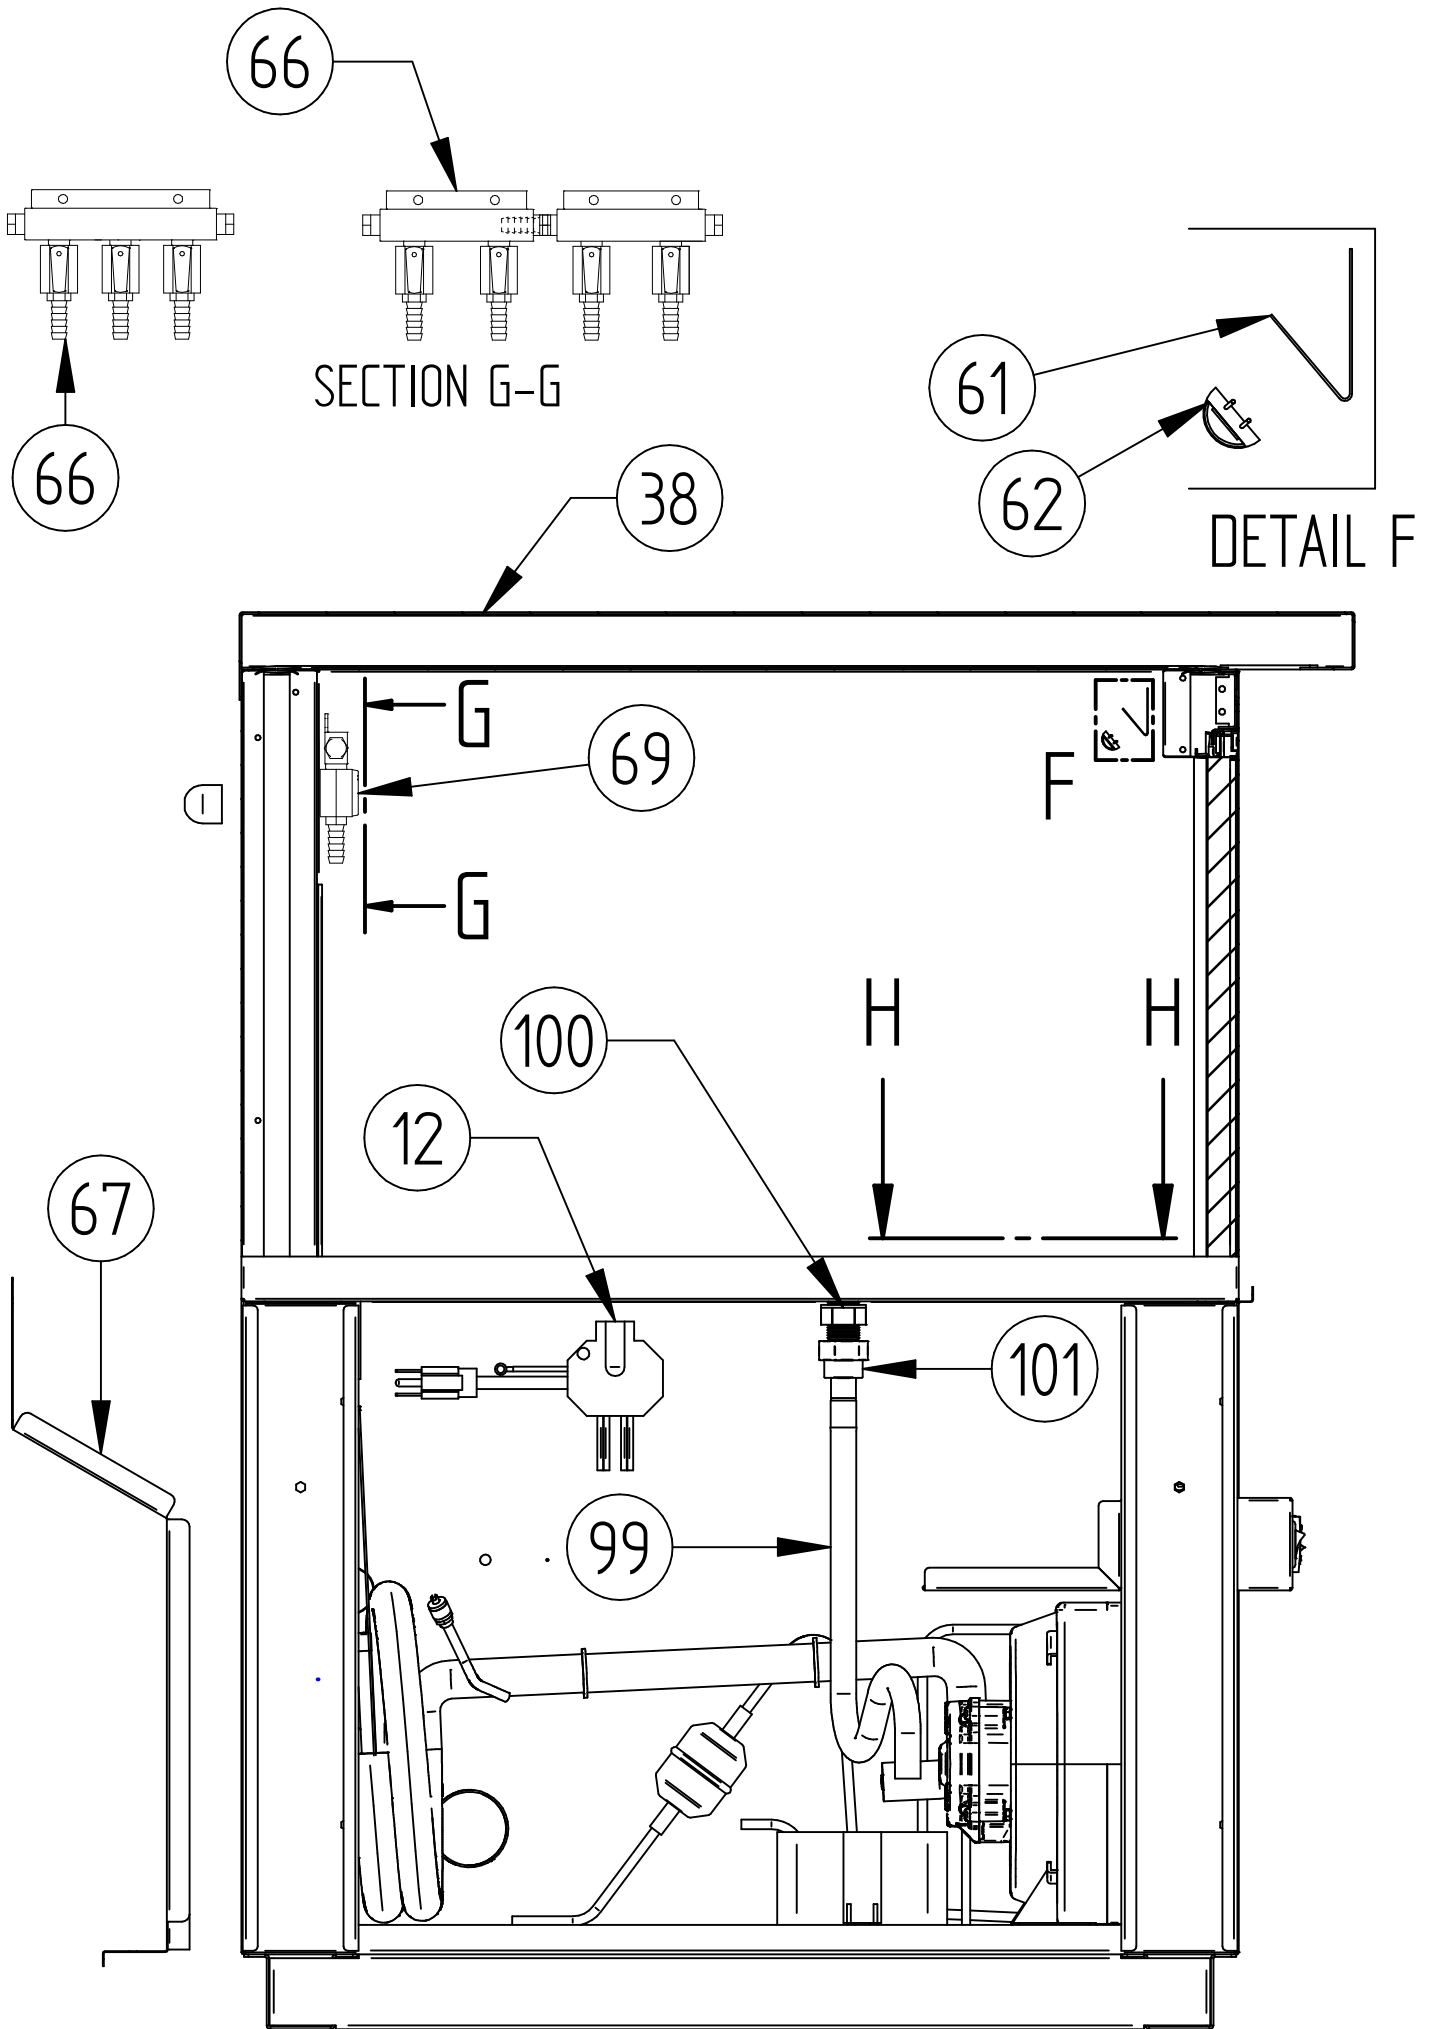

HDD-4-95

DETAIL B

MODEL 24"

DETAIL C

REFERENCE PICTURE

# ITEM	PART NUMBER	DESCRIPTION	HDD-1-24	HDD-2-59	HDD-3-69	HDD-3-80	HDD-4-95
Condensing Units							
	12203792	CONDENSING UNIT	1				
	12203788	CONDENSING UNIT		1	1	1	1
1	12206582	DECK	1				
	12195862	DECK		1	1	1	1
2	12188088	COMPRESSOR	1				
	12190495	COMPRESSOR		1	1	1	1
3	12190610	START KIT	1				
	12213603	START KIT		1	1	1	1
4	12190813	CONDENSER	1				
	12190812	CONDENSER		1	1	1	1
5	12188004	DRIER	1	1	1	1	1
6	12189983	FAN SUPPORT	1	1	1	1	1
7	12190510	FAN	1	1	1	1	1
8	12190510	FAN BLADE 8-28	1	1	1	1	1
9	12190608	POWER CORD	1	1	1	1	1
10	12037369	ACCESS VALVE	1	1	1	1	1
11	12189560	AUTOMATIC EVAPORATION TRAY		1	1	1	1
12	12190610	POWER CORD (SPIDER HUB)	1	1	1	1	1
13	12190431	HEAT EXCHANGER	1				
	12190429	HEAT EXCHANGER		1	1	1	1
14	12200322	EVAPORATION COIL		1	1	1	1

#	PART	DESCRIPTION	HDD-1-24	HDD-2-59	HDD-3-69	HDD-3-80	HDD-4-95
ITEM	NUMBER						

Doors & Others

	12202998	HANDLE KIT RIGHT		1	1	2	2
	12202999	HANDLE KIT LEFT	1	1	1	1	1
46	12211931	RIGHT HANDLE		1	1	2	2
	12211931	LEFT HANDLE	1	1	1	1	1
47	12190887	LOCK	1	2	2	3	3
48	12211932	PLATE	1	2	2	3	3
49	12195809	SUPPORT PLATE	1	2	2	3	3
50	12195151	LOCK STOP	1				
51	12195087	LOCK STOP		2	2	3	3