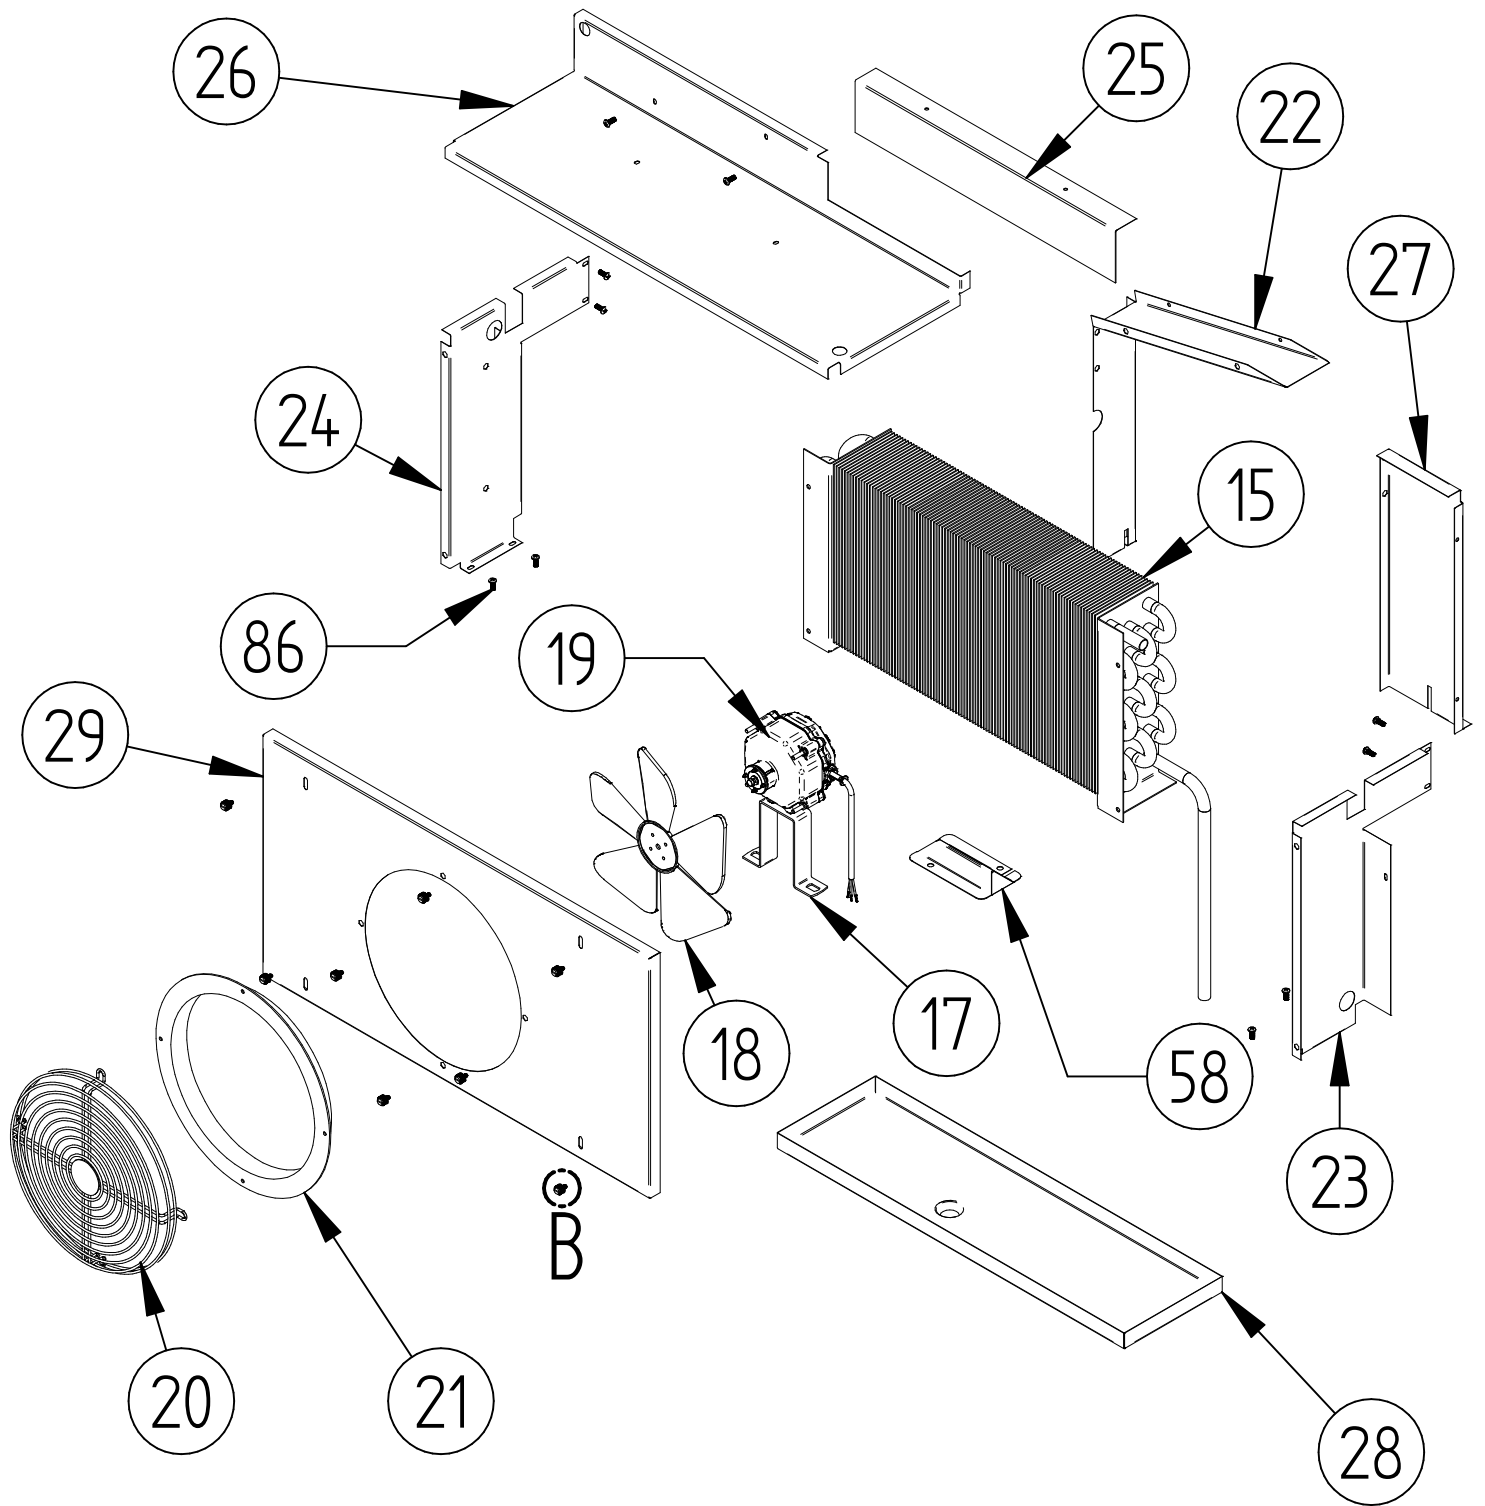

HDD-4-95

DETAIL B

MODEL 24"

DETAIL C

REFERENCE PICTURE

# ITEM	PART NUMBER	DESCRIPTION	HDD-1-24	HDD-2-59	HDD-3-69	HDD-3-80	HDD-4-95
Condensing Units							
	12203792	CONDENSING UNIT	1				
	12203788	CONDENSING UNIT		1	1	1	1
1	12206582	DECK	1				
	12195862	DECK		1	1	1	1
2	12188088	COMPRESSOR	1				
	12190495	COMPRESSOR		1	1	1	1
3	12190610	START KIT	1				
	12213603	START KIT		1	1	1	1
4	12190813	CONDENSER	1				
	12190812	CONDENSER		1	1	1	1
5	12188004	DRIER	1	1	1	1	1
6	12189983	FAN SUPPORT	1	1	1	1	1
7	12190510	FAN	1	1	1	1	1
8	12190510	FAN BLADE 8-28	1	1	1	1	1
9	12190608	POWER CORD	1	1	1	1	1
10	12037369	ACCESS VALVE	1	1	1	1	1
11	12189560	AUTOMATIC EVAPORATION TRAY		1	1	1	1
12	12190610	POWER CORD (SPIDER HUB)	1	1	1	1	1
13	12190431	HEAT EXCHANGER	1				
	12190429	HEAT EXCHANGER		1	1	1	1
14	12200322	EVAPORATION COIL		1	1	1	1