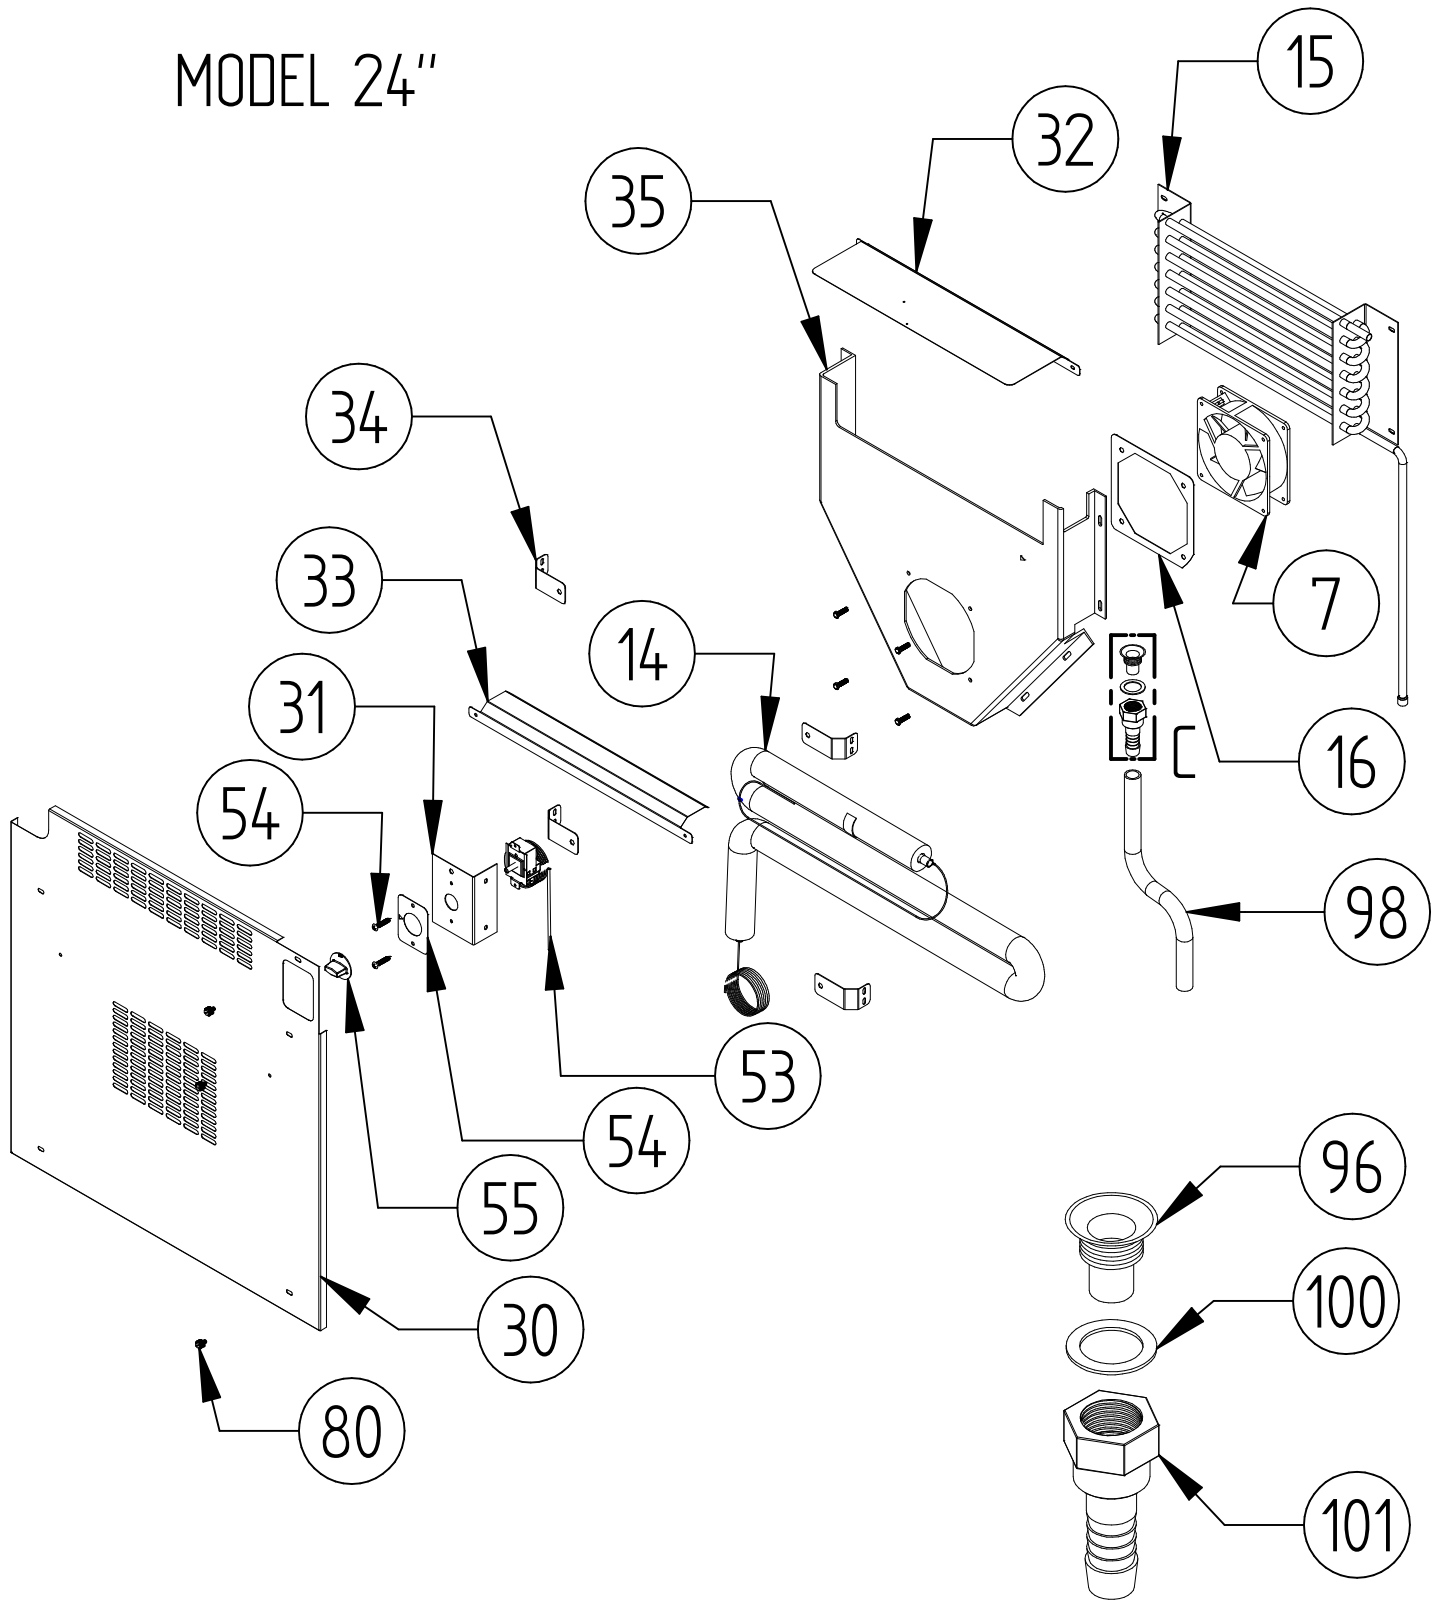

HDD-4-95

DETAIL B

MODEL 24"

DETAIL C

REFERENCE PICTURE

# ITEM	PART NUMBER	DESCRIPTION	HDD-1-24	HDD-2-59	HDD-3-69	HDD-3-80	HDD-4-95
Condensing Units							
	12203792	CONDENSING UNIT	1				
	12203788	CONDENSING UNIT		1	1	1	1
1	12206582	DECK	1				
	12195862	DECK		1	1	1	1
2	12188088	COMPRESSOR	1				
	12190495	COMPRESSOR		1	1	1	1
3	12190610	START KIT	1				
	12213603	START KIT		1	1	1	1
4	12190813	CONDENSER	1				
	12190812	CONDENSER		1	1	1	1
5	12188004	DRIER	1	1	1	1	1
6	12189983	FAN SUPPORT	1	1	1	1	1
7	12190510	FAN	1	1	1	1	1
8	12190510	FAN BLADE 8-28	1	1	1	1	1
9	12190608	POWER CORD	1	1	1	1	1
10	12037369	ACCESS VALVE	1	1	1	1	1
11	12189560	AUTOMATIC EVAPORATION TRAY		1	1	1	1
12	12190610	POWER CORD (SPIDER HUB)	1	1	1	1	1
13	12190431	HEAT EXCHANGER	1				
	12190429	HEAT EXCHANGER		1	1	1	1
14	12200322	EVAPORATION COIL		1	1	1	1

#	PART	DESCRIPTION	HDD-1-24	HDD-2-59	HDD-3-69	HDD-3-80	HDD-4-95
ITEM	NUMBER						

Doors & Others

	12202998	HANDLE KIT RIGHT		1	1	2	2
	12202999	HANDLE KIT LEFT	1	1	1	1	1
46	12211931	RIGHT HANDLE		1	1	2	2
	12211931	LEFT HANDLE	1	1	1	1	1
47	12190887	LOCK	1	2	2	3	3
48	12211932	PLATE	1	2	2	3	3
49	12195809	SUPPORT PLATE	1	2	2	3	3
50	12195151	LOCK STOP	1				
51	12195087	LOCK STOP		2	2	3	3