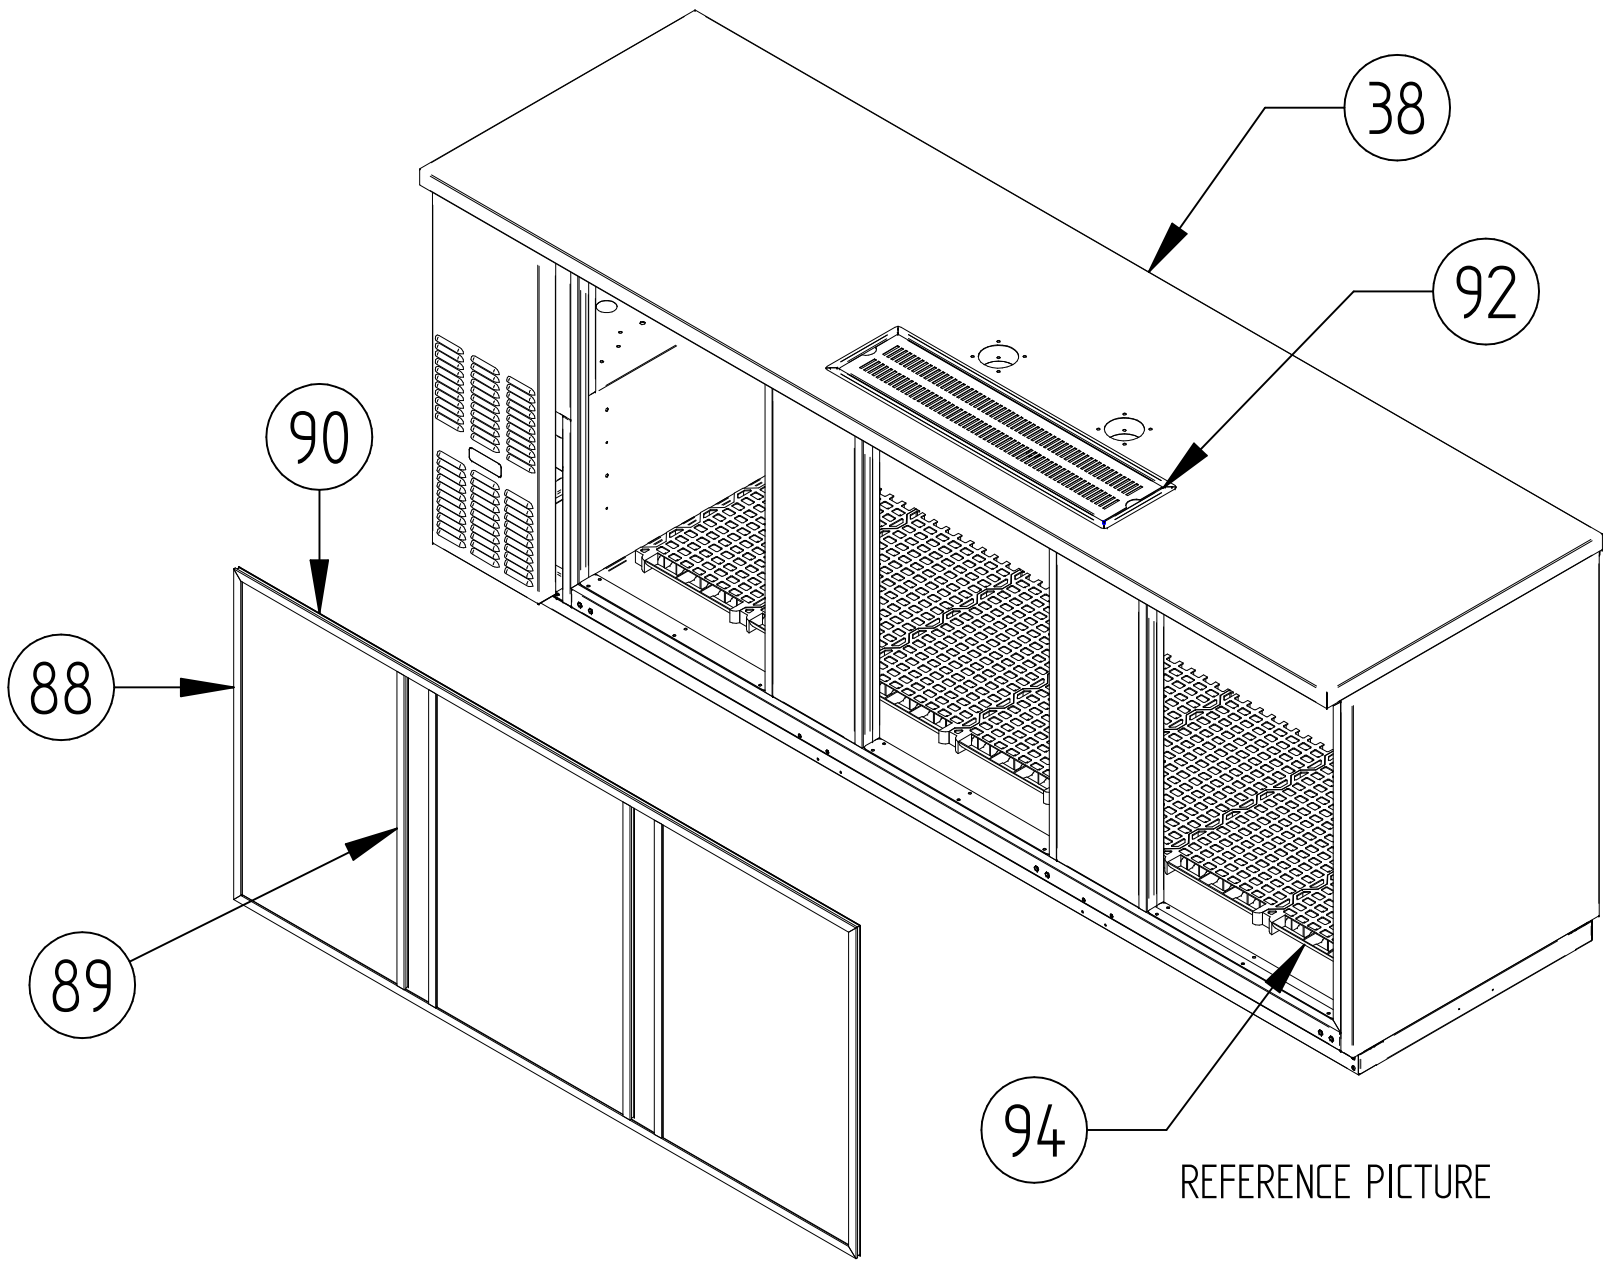

HDD-4-95

DETAIL B

MODEL 24"

DETAIL C

REFERENCE PICTURE

# ITEM	PART NUMBER	DESCRIPTION	HDD-1-24	HDD-2-59	HDD-3-69	HDD-3-80	HDD-4-95
Condensing Units							
	12203792	CONDENSING UNIT	1				
	12203788	CONDENSING UNIT		1	1	1	1
1	12206582	DECK	1				
	12195862	DECK		1	1	1	1
2	12188088	COMPRESSOR	1				
	12190495	COMPRESSOR		1	1	1	1
3	12190610	START KIT	1				
	12213603	START KIT		1	1	1	1
4	12190813	CONDENSER	1				
	12190812	CONDENSER		1	1	1	1
5	12188004	DRIER	1	1	1	1	1
6	12189983	FAN SUPPORT	1	1	1	1	1
7	12190510	FAN	1	1	1	1	1
8	12190510	FAN BLADE 8-28	1	1	1	1	1
9	12190608	POWER CORD	1	1	1	1	1
10	12037369	ACCESS VALVE	1	1	1	1	1
11	12189560	AUTOMATIC EVAPORATION TRAY		1	1	1	1
12	12190610	POWER CORD (SPIDER HUB)	1	1	1	1	1
13	12190431	HEAT EXCHANGER	1				
	12190429	HEAT EXCHANGER		1	1	1	1
14	12200322	EVAPORATION COIL		1	1	1	1