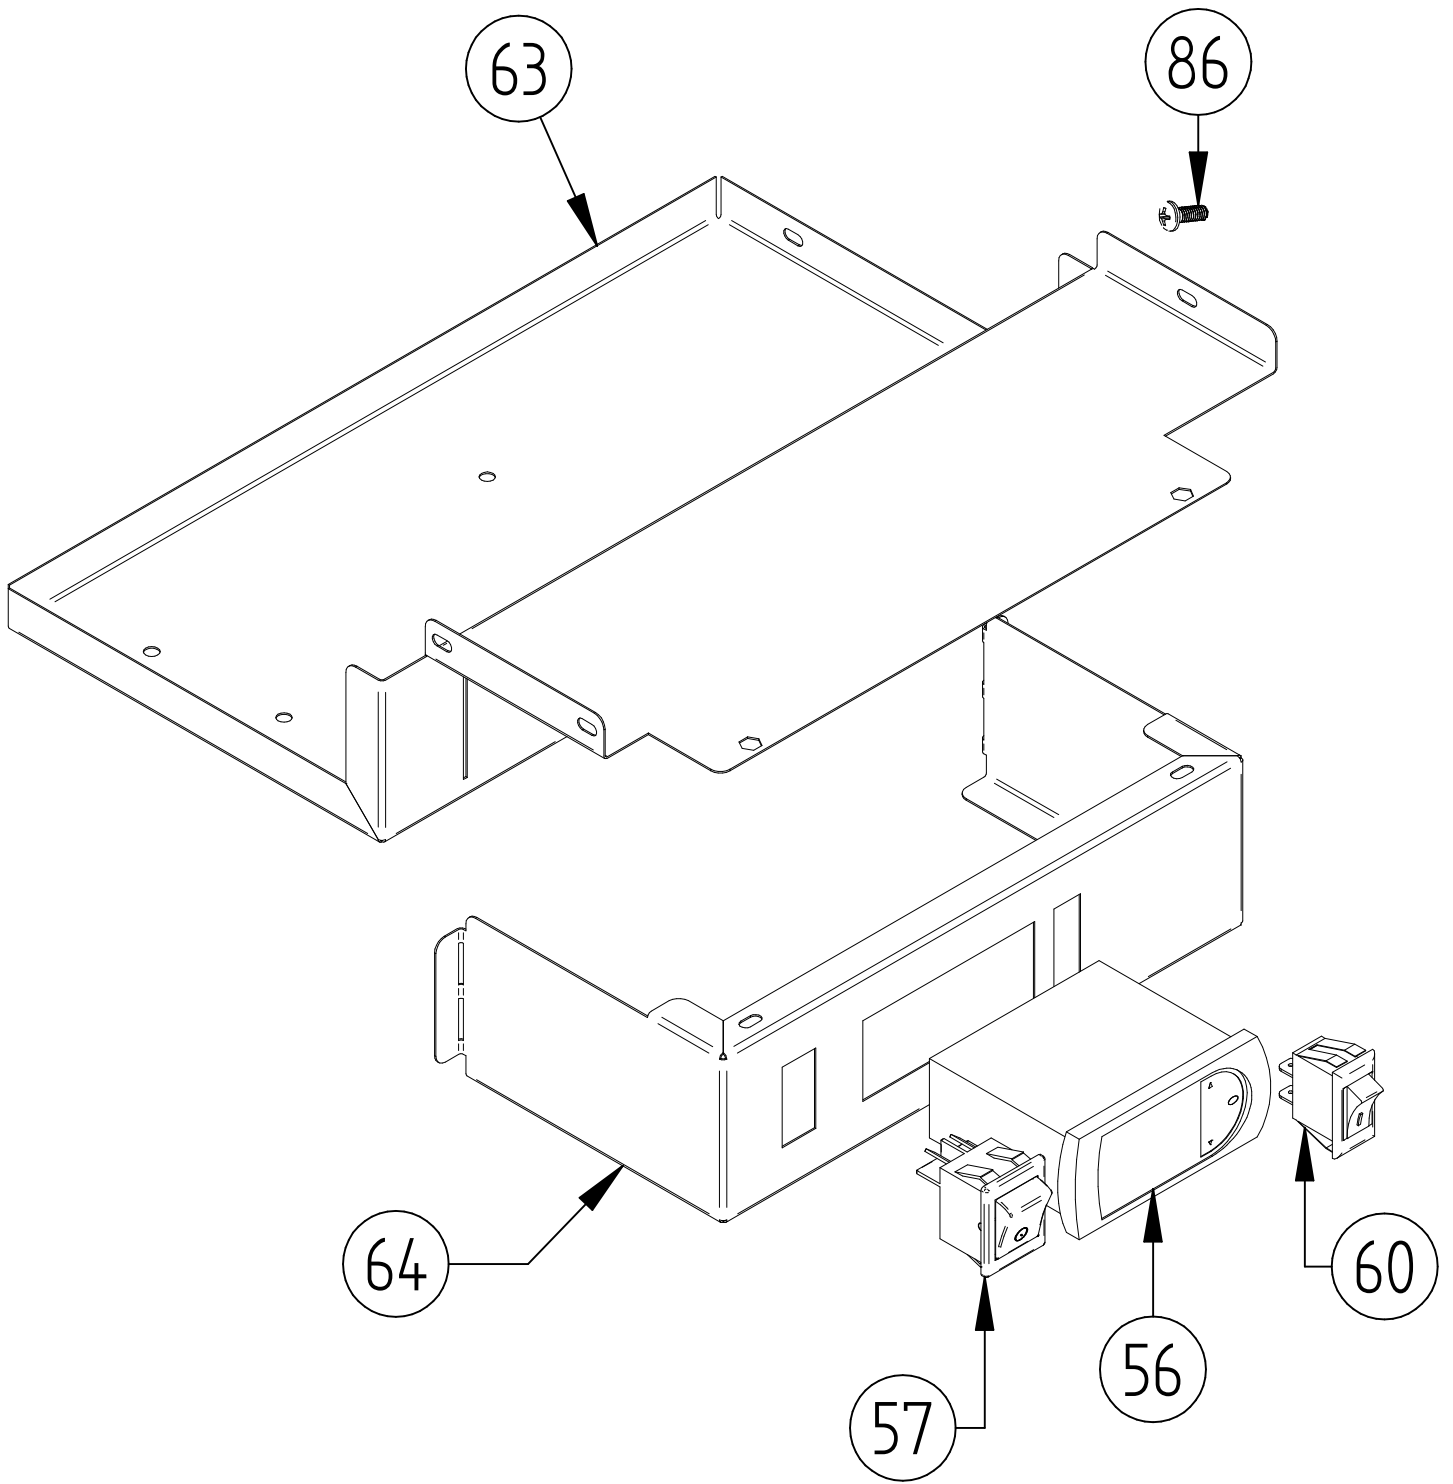

HDD-4-95

DETAIL B

MODEL 24"

DETAIL C

REFERENCE PICTURE

# ITEM	PART NUMBER	DESCRIPTION	HDD-1-24	HDD-2-59	HDD-3-69	HDD-3-80	HDD-4-95
Condensing Units							
	12203792	CONDENSING UNIT	1				
	12203788	CONDENSING UNIT		1	1	1	1
1	12206582	DECK	1				
	12195862	DECK		1	1	1	1
2	12188088	COMPRESSOR	1				
	12190495	COMPRESSOR		1	1	1	1
3	12190610	START KIT	1				
	12213603	START KIT		1	1	1	1
4	12190813	CONDENSER	1				
	12190812	CONDENSER		1	1	1	1
5	12188004	DRIER	1	1	1	1	1
6	12189983	FAN SUPPORT	1	1	1	1	1
7	12190510	FAN	1	1	1	1	1
8	12190510	FAN BLADE 8-28	1	1	1	1	1
9	12190608	POWER CORD	1	1	1	1	1
10	12037369	ACCESS VALVE	1	1	1	1	1
11	12189560	AUTOMATIC EVAPORATION TRAY		1	1	1	1
12	12190610	POWER CORD (SPIDER HUB)	1	1	1	1	1
13	12190431	HEAT EXCHANGER	1				
	12190429	HEAT EXCHANGER		1	1	1	1
14	12200322	EVAPORATION COIL		1	1	1	1