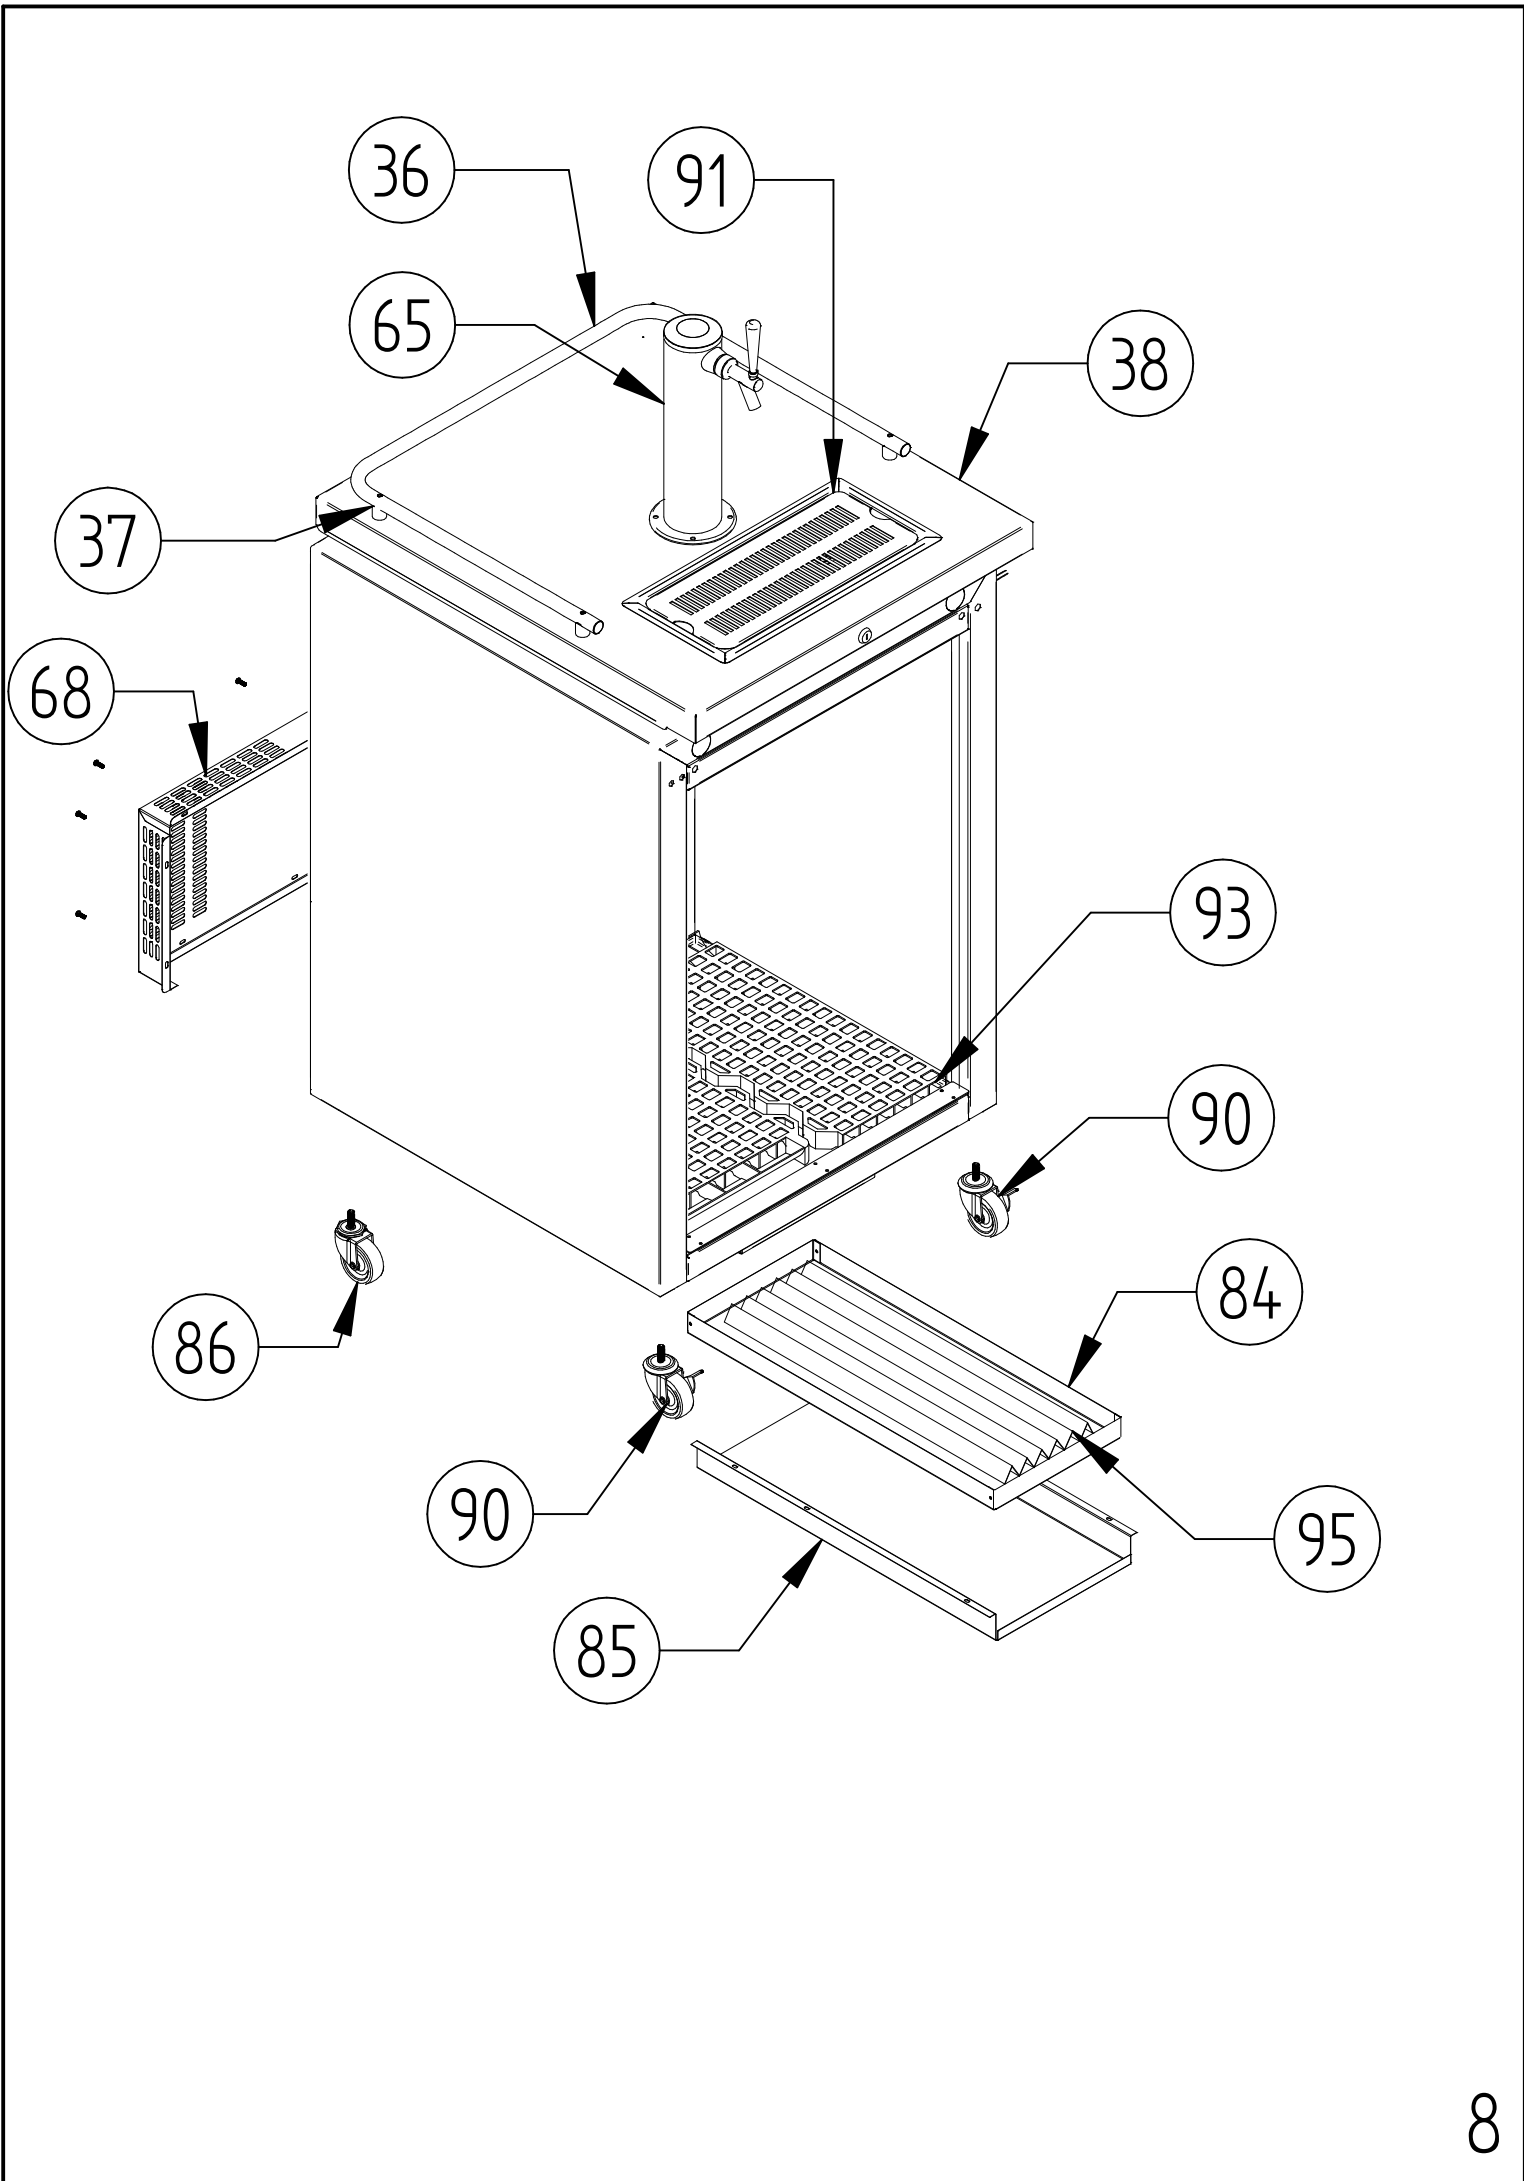

HDD-4-95

DETAIL B

MODEL 24"

DETAIL C

REFERENCE PICTURE

# ITEM	PART NUMBER	DESCRIPTION	HDD-1-24	HDD-2-59	HDD-3-69	HDD-3-80	HDD-4-95
Condensing Units							
	12203792	CONDENSING UNIT	1				
	12203788	CONDENSING UNIT		1	1	1	1
1	12206582	DECK	1				
	12195862	DECK		1	1	1	1
2	12188088	COMPRESSOR	1				
	12190495	COMPRESSOR		1	1	1	1
3	12190610	START KIT	1				
	12213603	START KIT		1	1	1	1
4	12190813	CONDENSER	1				
	12190812	CONDENSER		1	1	1	1
5	12188004	DRIER	1	1	1	1	1
6	12189983	FAN SUPPORT	1	1	1	1	1
7	12190510	FAN	1	1	1	1	1
8	12190510	FAN BLADE 8-28	1	1	1	1	1
9	12190608	POWER CORD	1	1	1	1	1
10	12037369	ACCESS VALVE	1	1	1	1	1
11	12189560	AUTOMATIC EVAPORATION TRAY		1	1	1	1
12	12190610	POWER CORD (SPIDER HUB)	1	1	1	1	1
13	12190431	HEAT EXCHANGER	1				
	12190429	HEAT EXCHANGER		1	1	1	1
14	12200322	EVAPORATION COIL		1	1	1	1