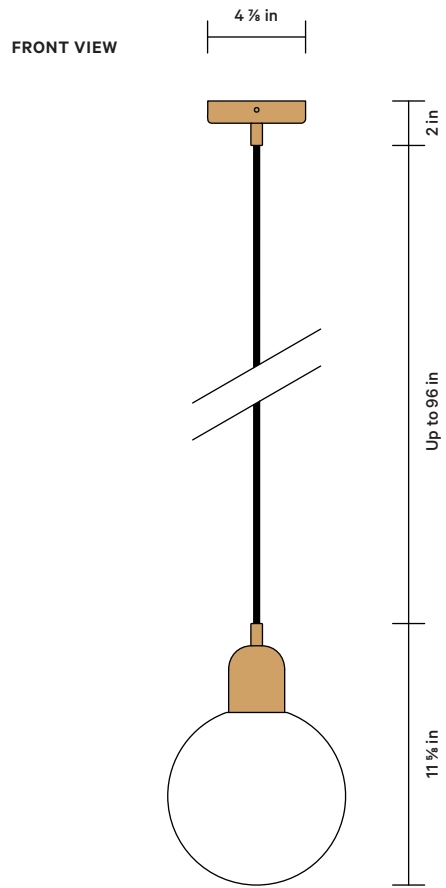

In Common With

BOTTOM VIEW

Vehemently anti-trend and just plain cute. A simple, but considered design choice for your space.

DETAILS

Materials	Steel, Brass, Glass
Bulbs Included	E12 / 110 V / 8.5 W / 850 lm / 2700 K Dimmable
Lead Time	2 Weeks
Max Wattage	10 W
Certifications	 

BASE FINISH OPTIONS

- Black
- Bone
- Oxide Red
- Reed Green
- Peach
- Brass
- Patina Brass

NOTES

1. Comes with 8 feet of black or white rubber cord that can be cut to your desired length on-site