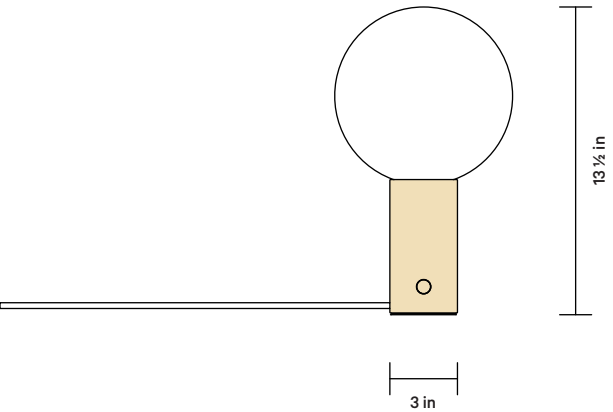

In Common With

FRONT VIEW

TOP VIEW

Vehemently anti-trend and just plain cute. A simple, but considered design choice for your space.

DETAILS

Materials	Steel, Glass
Bulbs Included	E12 / 110 V / 7.0 W / 700 lm / 2700 K Dimmable
Lead Time	2 Weeks
Max Wattage	10 W
Certifications	

BASE FINISH OPTIONS

● Black ● Bone ● Oxide Red ● Reed Green ● Peach

NOTES

1. Comes with 10 feet of black rubber cord.
2. A rotary dimmer switch is built into the base of the light fixture.