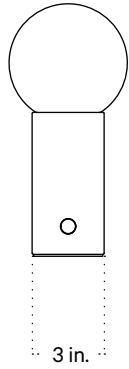

Orb 5 Table Lamp

Technical Specifications

Materials	Steel, glass
Product weight	7.5 lbs
Lead time	3 days
Bulbs included (1)	E12 / 120 V / 5.0 W / 550 lm 2700 K / dimmable
Dimmer	Integrated dimmer switch
Cord length	10 feet
Max wattage	7 W
Certifications	UL listed

Notes

1. A rotary dimmer switch is located on the base of the fixture.
2. This table lamp comes with a 10-foot black nylon cord; length is not customizable.
3. This fixture is available as a plug-in with a dimmer switch, hardwired with a dimmer switch, or hardwired without a dimmer switch.

Updated November 15, 2023

Front View

Top View

Side View

Isometric View

Orb 8 Table Lamp

Technical Specifications

Materials	Steel, glass
Product weight	8.25 lbs
Lead time	3 days
Bulbs included (1)	E12 / 120 V / 7.0 W / 750 lm 2700 K / dimmable
Dimmer	Integrated dimmer switch
Cord length	10 feet
Max wattage	7 W
Certifications	UL listed

Updated November 15, 2023

Front View

Top View

Side View

Isometric View

Orb 10 Table Lamp

Technical Specifications

Materials	Steel, glass
Product weight	9 lbs
Lead time	3 days
Bulbs included (1)	E12 / 120 V / 7.0 W / 750 lm 2700 K / dimmable
Dimmer	Integrated dimmer switch
Cord length	10 feet
Max wattage	7 W
Certifications	UL listed