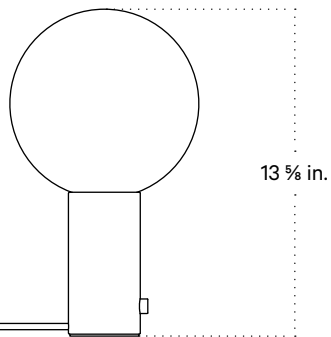

Orb 5 Table Lamp

Technical Specifications

Materials	Steel, glass
Product weight	7.5 lbs
Lead time	3 days
Bulbs included (1)	E12 / 120 V / 5.0 W / 550 lm 2700 K / dimmable
Dimmer	Integrated dimmer switch
Cord length	10 feet
Max wattage	7 W
Certifications	UL listed

Updated November 15, 2023

Front View

Top View

Side View

Isometric View

Orb 8 Table Lamp

Technical Specifications

Materials	Steel, glass
Product weight	8.25 lbs
Lead time	3 days
Bulbs included (1)	E12 / 120 V / 7.0 W / 750 lm 2700 K / dimmable
Dimmer	Integrated dimmer switch
Cord length	10 feet
Max wattage	7 W
Certifications	UL listed

Notes

1. A rotary dimmer switch is located on the base of the fixture.
2. This table lamp comes with a 10-foot black nylon cord; length is not customizable.
3. This fixture is available as a plug-in with a dimmer switch, hardwired with a dimmer switch, or hardwired without a dimmer switch.

Updated November 15, 2023

Front View

Top View

Side View

Isometric View

Orb 10 Table Lamp

Technical Specifications

Materials	Steel, glass
Product weight	9 lbs
Lead time	3 days
Bulbs included (1)	E12 / 120 V / 7.0 W / 750 lm 2700 K / dimmable
Dimmer	Integrated dimmer switch
Cord length	10 feet
Max wattage	7 W
Certifications	UL listed