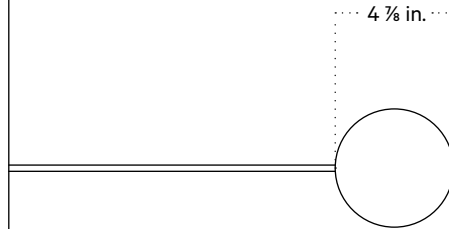

Orb 5 Table Lamp

Technical Specifications

Materials	Steel, glass
Product weight	7.5 lbs
Lead time	3 days
Bulbs included (1)	E12 / 120 V / 5.0 W / 550 lm 2700 K / dimmable
Dimmer	Integrated dimmer switch
Cord length	10 feet
Max wattage	7 W
Certifications	UL listed

Notes

1. A rotary dimmer switch is located on the base of the fixture.
2. This table lamp comes with a 10-foot black nylon cord; length is not customizable.
3. This fixture is available as a plug-in with a dimmer switch, hardwired with a dimmer switch, or hardwired without a dimmer switch.

Updated November 15, 2023

Front View

Top View

Side View

Isometric View

Orb 8 Table Lamp

Technical Specifications

Materials	Steel, glass
Product weight	8.25 lbs
Lead time	3 days
Bulbs included (1)	E12 / 120 V / 7.0 W / 750 lm 2700 K / dimmable
Dimmer	Integrated dimmer switch
Cord length	10 feet
Max wattage	7 W
Certifications	UL listed

Updated November 15, 2023

Front View

Top View

Side View

Isometric View

Orb 10 Table Lamp

Technical Specifications

Materials	Steel, glass
Product weight	9 lbs
Lead time	3 days
Bulbs included (1)	E12 / 120 V / 7.0 W / 750 lm 2700 K / dimmable
Dimmer	Integrated dimmer switch
Cord length	10 feet
Max wattage	7 W
Certifications	UL listed