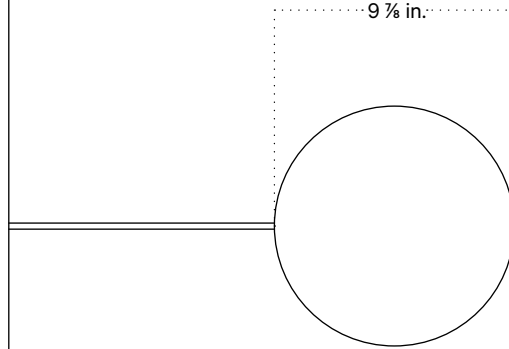

Front View

Top View

Side View

Isometric View