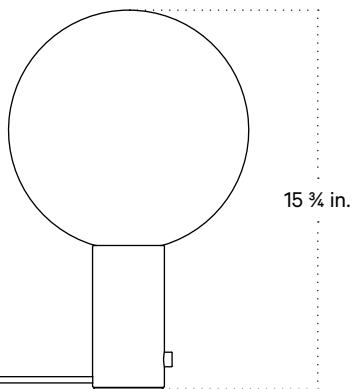

Front View

Top View

Side View

Isometric View