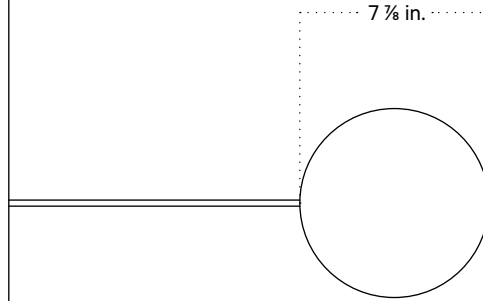

Updated November 15, 2023

Front View

Top View

Side View

Isometric View

Orb 8 Table Lamp

Technical Specifications

Materials	Steel, glass
Product weight	8.25 lbs
Lead time	3 days
Bulbs included (1)	E12 / 120 V / 7.0 W / 750 lm 2700 K / dimmable
Dimmer	Integrated dimmer switch
Cord length	10 feet
Max wattage	7 W
Certifications	UL listed

Notes

1. A rotary dimmer switch is located on the base of the fixture.
2. This table lamp comes with a 10-foot black nylon cord; length is not customizable.
3. This fixture is available as a plug-in with a dimmer switch, hardwired with a dimmer switch, or hardwired without a dimmer switch.

Updated November 15, 2023

Front View

Top View

Side View

Isometric View

Orb 10 Table Lamp

Technical Specifications

Materials	Steel, glass
Product weight	9 lbs
Lead time	3 days
Bulbs included (1)	E12 / 120 V / 7.0 W / 750 lm 2700 K / dimmable
Dimmer	Integrated dimmer switch
Cord length	10 feet
Max wattage	7 W
Certifications	UL listed