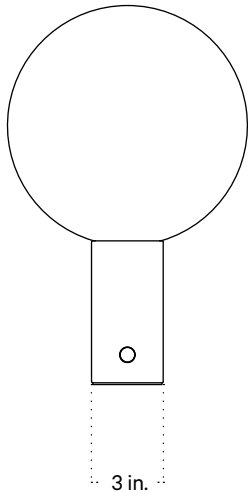

Front View

Top View

Side View

Isometric View