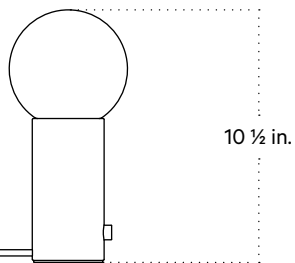

Orb 5 Table Lamp

Technical Specifications

Materials	Steel, glass
Product weight	7.5 lbs
Lead time	3 days
Bulbs included (1)	E12 / 120 V / 5.0 W / 550 lm 2700 K / dimmable
Dimmer	Integrated dimmer switch
Cord length	10 feet
Max wattage	7 W
Certifications	UL listed

Notes

1. A rotary dimmer switch is located on the base of the fixture.
2. This table lamp comes with a 10-foot black nylon cord; length is not customizable.
3. This fixture is available as a plug-in with a dimmer switch, hardwired with a dimmer switch, or hardwired without a dimmer switch.

Updated November 15, 2023

Front View

Top View

Side View

Isometric View

Orb 8 Table Lamp

Technical Specifications

Materials	Steel, glass
Product weight	8.25 lbs
Lead time	3 days
Bulbs included (1)	E12 / 120 V / 7.0 W / 750 lm 2700 K / dimmable
Dimmer	Integrated dimmer switch
Cord length	10 feet
Max wattage	7 W
Certifications	UL listed

Updated November 15, 2023

Front View

Top View

Side View

Isometric View

Orb 10 Table Lamp

Technical Specifications

Materials	Steel, glass
Product weight	9 lbs
Lead time	3 days
Bulbs included (1)	E12 / 120 V / 7.0 W / 750 lm 2700 K / dimmable
Dimmer	Integrated dimmer switch
Cord length	10 feet
Max wattage	7 W
Certifications	UL listed