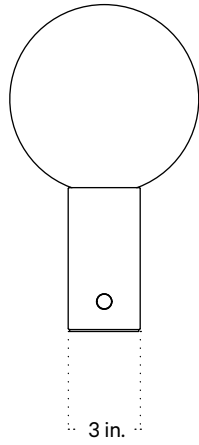

Orb 5 Table Lamp

Technical Specifications

Materials	Steel, glass
Product weight	7.5 lbs
Lead time	3 days
Bulbs included (1)	E12 / 120 V / 5.0 W / 550 lm 2700 K / dimmable
Dimmer	Integrated dimmer switch
Cord length	10 feet
Max wattage	7 W
Certifications	UL listed

Notes

1. A rotary dimmer switch is located on the base of the fixture.
2. This table lamp comes with a 10-foot black nylon cord; length is not customizable.
3. This fixture is available as a plug-in with a dimmer switch, hardwired with a dimmer switch, or hardwired without a dimmer switch.

Updated November 15, 2023

Front View

Top View

Side View

Isometric View

Orb 8 Table Lamp

Technical Specifications

Materials	Steel, glass
Product weight	8.25 lbs
Lead time	3 days
Bulbs included (1)	E12 / 120 V / 7.0 W / 750 lm 2700 K / dimmable
Dimmer	Integrated dimmer switch
Cord length	10 feet
Max wattage	7 W
Certifications	UL listed

Updated November 15, 2023

Front View

Top View

Side View

Isometric View

Orb 10 Table Lamp

Technical Specifications

Materials	Steel, glass
Product weight	9 lbs
Lead time	3 days
Bulbs included (1)	E12 / 120 V / 7.0 W / 750 lm 2700 K / dimmable
Dimmer	Integrated dimmer switch
Cord length	10 feet
Max wattage	7 W
Certifications	UL listed