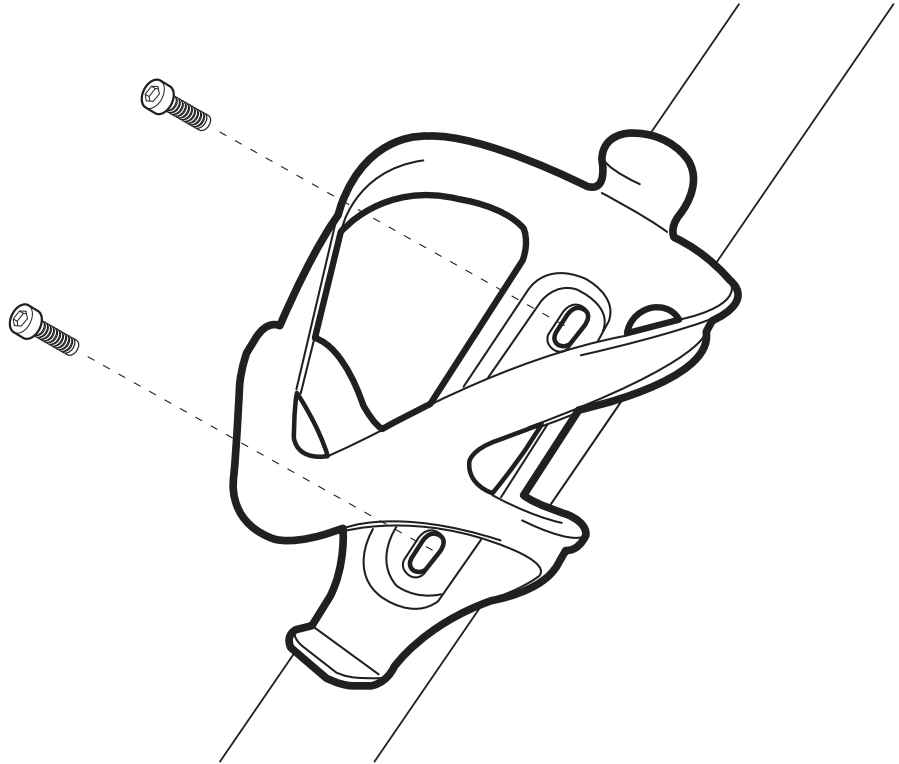

delta

Composite Road Bottle Cage

Assembly instructions BT8000

Tools Required

Allen Key

WARNING

Check frequently to ensure all bolts are properly tightened.