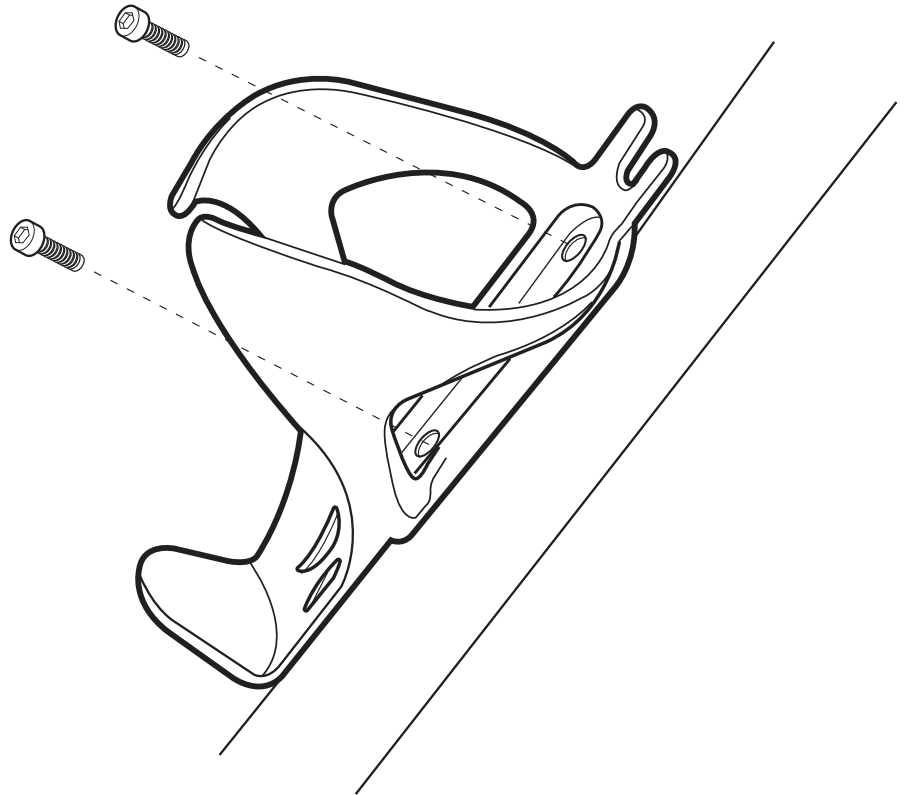

delta 

Composite MTB Bottle Cage

Assembly instructions BT7000

Tools Required

Allen Key

WARNING

Check frequently to ensure all bolts are properly tightened.