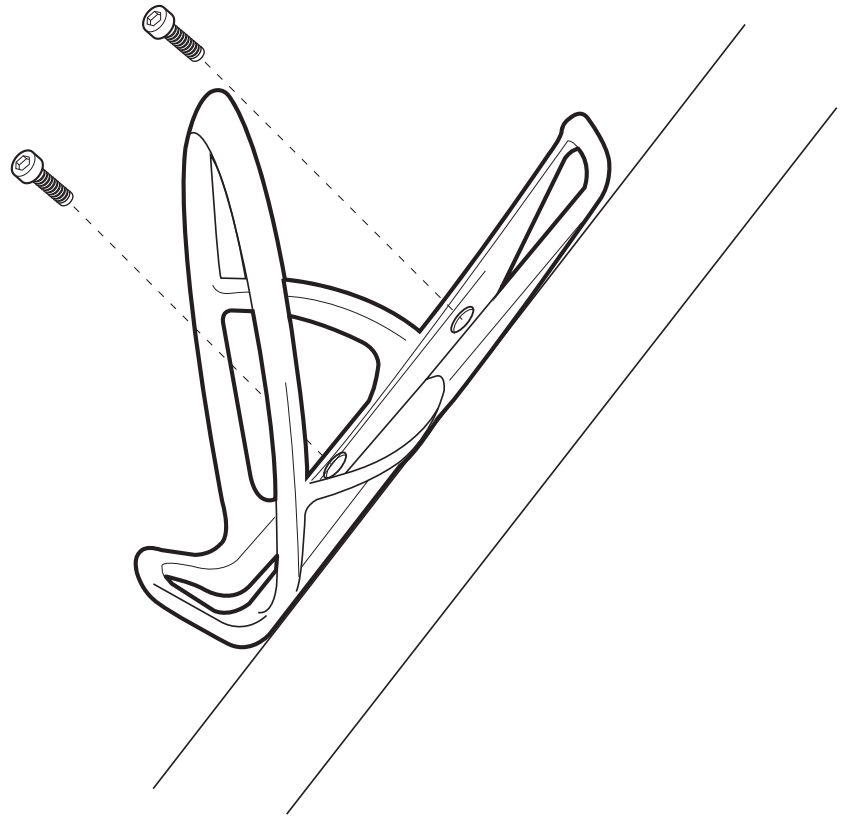

delta_▲

Carbylon Bottle Cage

Assembly instructions BT6000

Tools Required

Allen Key

WARNING

Check frequently to ensure all bolts are properly tightened.