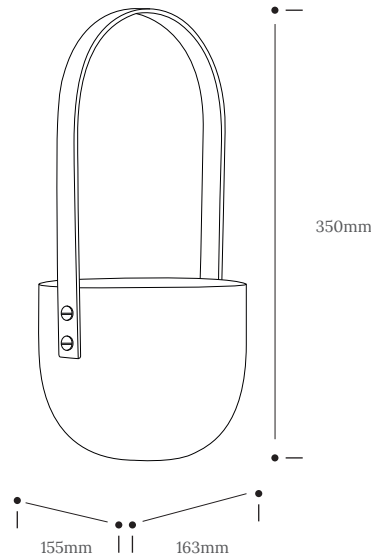

# Tom Raffield

Mawnan Planter

A slim length of sustainably sourced steam bent ash wood gently arches above a hand-glazed earthenware bowl to become a tactile, eye-catching handle. Versatile and portable by design, the Mawnan Planter can be situated in a tabletop position or suspended by its braided rope to display trailing indoor houseplants. The perfect gift for any green-fingered urban gardener.

Product Type : Accessories	SKU	Wood types	Dimensions L x W x H (mm)		Weight (kg)	
			Unboxed	Boxed	Unboxed	Boxed
Mawnan Planter	TR-GR-MWN-A	Ash	163 x 155 x 350	220 x 220 x 530	0.719	1.307
Materials	Ash	Earthenware	Other materials Brass Chicago Screws			
Finish	Finished with a blend of natural wax oils to give a protective, hardwearing and beautiful finish.					
Care information	<ul style="list-style-type: none"> <li>Finish: The blend of natural oils can take up to four weeks to harden fully. Because of this, particular care should be taken in the first few weeks after delivery before cleaning, see below.</li> <li>Care: Solid wood may expand and shrink with differences in temperature and humidity so take care not to place your furniture directly next to anywhere with excessive changes in temperature such as radiators and windows.</li> <li>Cleaning: To clean on a regular basis wipe the surface with a damp cloth before removing any moisture with a dry cloth. Wipe off anything that will stain straight away, eg red wine, balsamic vinegar, oil, tea, coffee, alcohol, etc. In the event of severe spillages and stains the surface can be lightly re-sanded and re-oiled - please talk to us or a professional furniture restorer before doing so.</li> </ul>					
Additional information	<ul style="list-style-type: none"> <li>Product care instructions included.</li> </ul>					