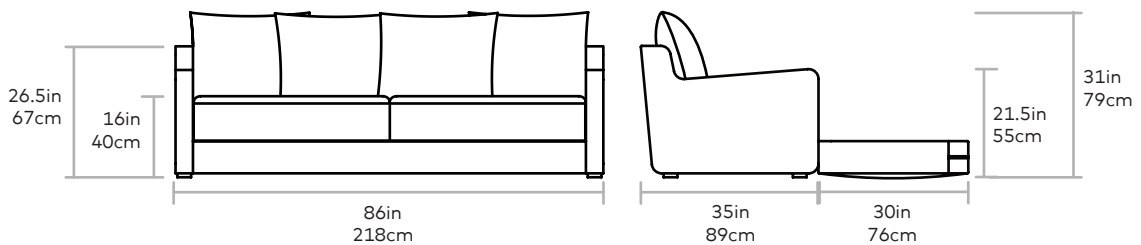

Flipside Sofabed

Seat Depth 22in | 56cm

UPHOLSTERY > Fabric
LEGS > Inset Solid Wood Block Feet

The Flipside Sofabed's unique design allows it to effortlessly convert from a stylish, modern sofa to a Queen size bed with one quick flip. The luxurious, loose-back cushions are not only comfortable, they are also sustainable as they are filled with eco-friendly synthetic-down. It features a removable, pre-shrunk, machine-washable cotton top sheet which fastens securely to the bed. The frame is constructed with kiln-dried 100% FSC®-Certified hardwood in support of responsible forest management.