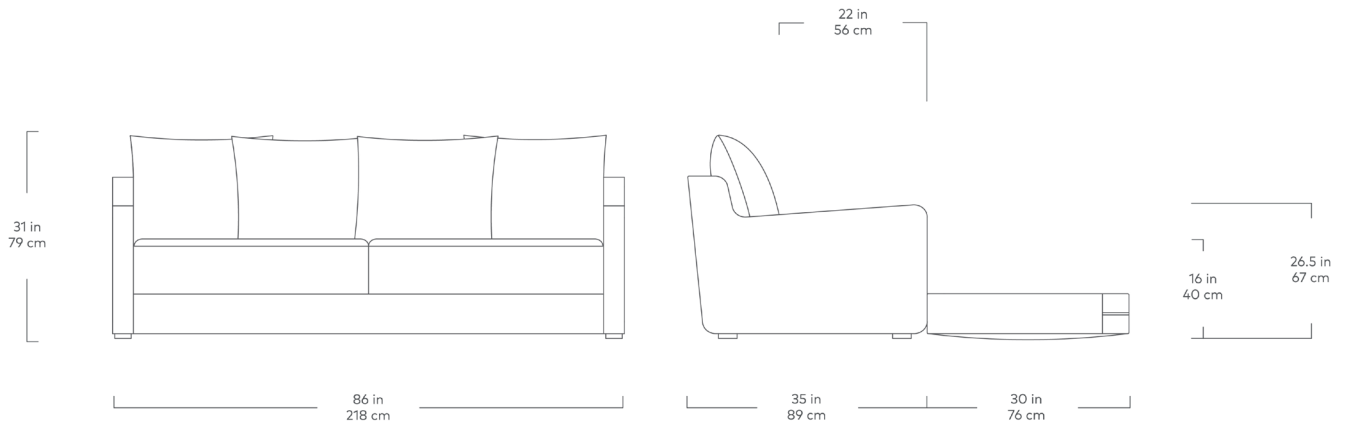

Flipside Sofabed

- Easy-pull fabric handles are hidden on inside of seat cushion to allow simple conversion between sofa and bed.
- Recommended for occasional use only.
- Back cushions use synthetic-down fill.
- Cushion fill is Dacron -wrapped for a structured look.
- Solid wood block feet are dark Wenge finish.
- Bumpers on the bottom of feet to protect hardwood floors.
- Manufactured to meet California TB117-2013 fire safety standards without the use of flame retardant additives in the upholstery foam.