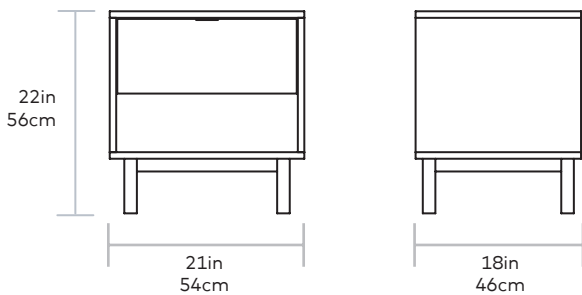

# Belmont End Table

**FINISH** > Walnut

**BASE** > Solid Wood with Walnut Finish

The Belmont End Table is an architecturally inspired storage design that features the natural beauty of walnut. The Belmont's design incorporates an open space for books and magazines and a drawer for tucking away smaller objects. The End Table is part of the Belmont Storage Series, matching perfectly with the Belmont Media Stand and Credenza.