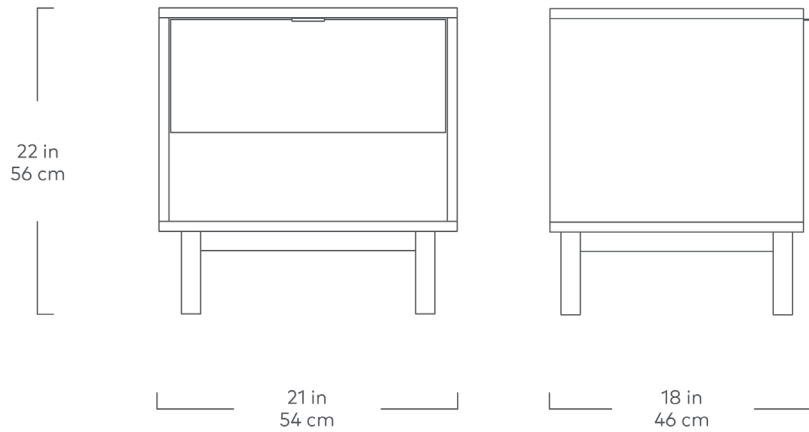

Belmont End Table

- Features a drawer with a black metal pull.
- For strength and stability, cabinet panels are constructed using an engineered wood core with real wood veneer.
- Clear coat finish.
- Recessed wood base is solid ash with a walnut finish.
- Plastic bumpers on all legs to protect hardwood floors.
- CARB (California Air Resources Board) Phase II compliant.
- Wood is a natural material, with variations in grain pattern and colour that make each design unique.