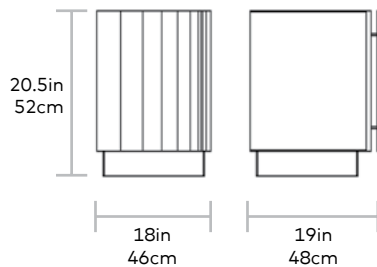

Elora End Table

Gus*

FINISH > Engineered Wood Panels with Painted Satin Finish

The Elora End Table combines the traditional aesthetic of classic beadboard cabinets with solid craftsmanship and muted, contemporary hues to create a distinctly modern design. Featuring a smooth satin finish, a delicate brass-plated handle, and a precision-cut door on an elevated platform, the Elora End Table provides ample storage within a minimalist, contemporary form. Part of the Elora Storage Series, this End Table matches perfectly with the Elora Cabinet and Media Stand.