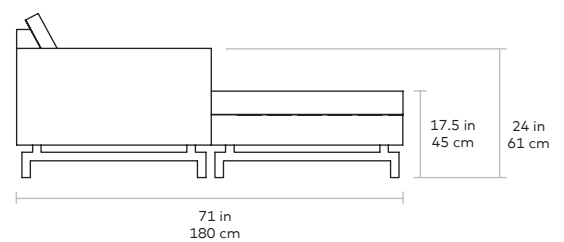

# Jane 2 Bi-Sectional

Seat Depth 23in | 58cm

**UPHOLSTERY** > Fabric

**BASE** > Solid Ash in Walnut or Natural Finish

A modern update to the classic Gus\* Modern Jane Series, the Jane 2 Bi-Sectional retains the iconic, mid-century look while adding contemporary enhancements. It has been cleverly designed so that it can be configured with the chaise on the left OR the right, depending on your floorplan. If your needs change, simply move the chaise and readjust the cushions to convert the design. Piped upholstery edges and button-tufted cushions create photogenic surface details that are enhanced by Jane 2's new, more refined proportions. A new wood base (available in light or dark wood finish) is inset on each piece, creating a sense of weightlessness that maximizes light and space. The frames are constructed with kiln-dried 100% FSC®-Certified hardwood in support of responsible forest management. sectional