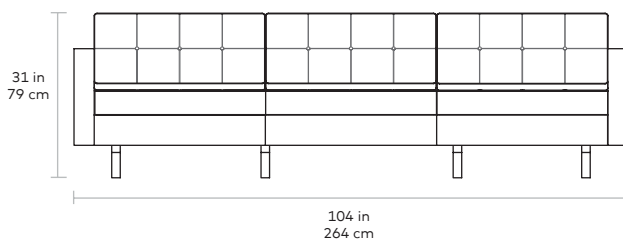

# Jane 2 Bi-Sectional

Seat Depth 23in | 58cm

**UPHOLSTERY** > Fabric

**BASE** > Solid Ash in Walnut or Natural Finish

A modern update to the classic Gus\* Modern Jane Series, the Jane 2 Bi-Sectional retains the iconic, mid-century look while adding contemporary enhancements. It has been cleverly designed so that it can be configured with the chaise on the left OR the right, depending on your floorplan. If your needs change, simply move the chaise and readjust the cushions to convert the design. Piped upholstery edges and button-tufted cushions create photogenic surface details that are enhanced by Jane 2's new, more refined proportions. A new wood base (available in light or dark wood finish) is inset on each piece, creating a sense of weightlessness that maximizes light and space. The frames are constructed with kiln-dried 100% FSC®-Certified hardwood in support of responsible forest management. sectional