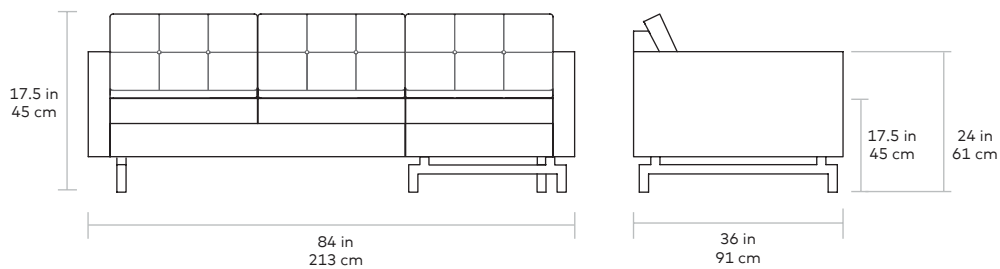

# Jane 2 Loft Bi-Sectional

Seat Depth 23in | 58cm

**UPHOLSTERY** > Fabric

**BASE** > Solid Ash in Walnut or Natural Finish

A modern update to the classic Gus\* Modern Jane Series, the small-scaled Jane 2 Loft Bi-Sectional retains the iconic, mid-century look while adding contemporary enhancements. This sectional is cleverly designed to allow the chaise to be positioned on the left or the right, so it can adapt to any room layout. Alternatively, the chaise can be easily separated to create a sofa and a free-floating lounge. Piped upholstery edges and button-tufted cushions create photogenic surface details that are enhanced by Jane 2's new, more refined proportions. A new wood base (available in light or dark wood finish) is inset on each piece, creating a sense of weightlessness that maximizes light and space. The frames are constructed with kiln-dried 100% FSC®-Certified hardwood in support of responsible forest management.