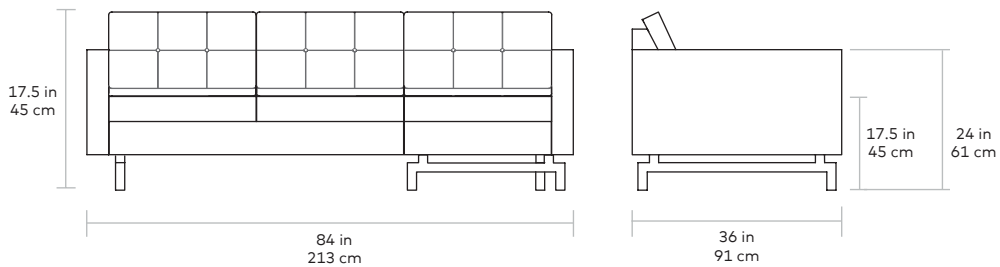

Jane 2 Loft Bi-Sectional

Gus*

Seat Depth 23in | 58cm

UPHOLSTERY > Fabric
BASE > Solid Ash in Walnut or Natural Finish

A modern update to the classic Gus* Modern Jane Series, the small-scaled Jane 2 Loft Bi-Sectional retains the iconic, mid-century look while adding contemporary enhancements. This sectional is cleverly designed to allow the chaise to be positioned on the left or the right, so it can adapt to any room layout. Alternatively, the chaise can be easily separated to create a sofa and a free-floating lounge. Piped upholstery edges and button-tufted cushions create photogenic surface details that are enhanced by Jane 2's new, more refined proportions. A new wood base (available in light or dark wood finish) is inset on each piece, creating a sense of weightlessness that maximizes light and space. The frames are constructed with kiln-dried 100% FSC®-Certified hardwood in support of responsible forest management.