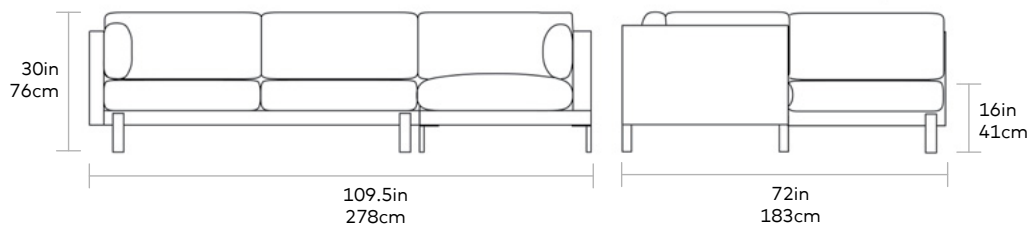

Silverlake Sectional

Seat Depth 24in | 61cm

UPHOLSTERY > Fabric

LEGS > Black Powder-Coated Flat Bar Steel

The Silverlake Upholstery Collection is a Scandinavian-inspired seating design that strikes an elegant balance between minimalist styling and a casual, inviting feel. The design features a slender tuxedo frame, and plush seat and back cushions filled with our eco-friendly, signature PET fill. The back and side cushions can be adjusted to your preferred angle, while the generous seat depth enhances the sofa, comfort. Subtle features like pleated fabric details on cushion corners and architectural, black powder-coated steel legs complete Silverlake, laid-back modern aesthetic. The collection is a restful haven for any busy home, office or lobby. The frames are constructed with kiln-dried 100% FSC® Certified hardwood in support of responsible forest management.