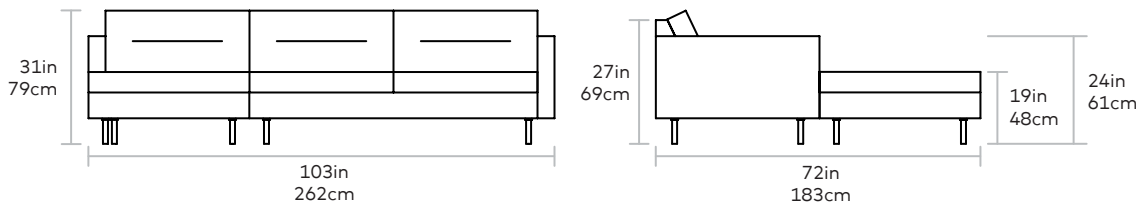

Logan Bi-Sectional

Seat Depth 21in | 53cm

UPHOLSTERY > Fabric

LEGS > Solid Wood with Walnut Finish or Stainless Steel

The Logan Bi-Sectional balances comfort with a refined, modern style. The back cushions have a unique, channel-stitch detail which creates a subtle play of light and form. Compartmentalized cushions filled with loose-spun poly help to give the feel and comfort of down while maintaining a clean, crisp shape. Every sectional includes 2 sets of legs, allowing you to choose between a set of stainless steel legs or walnut finished wood legs to suit your style. The sectional is cleverly designed to allow the chaise to be positioned on the left or the right, so it can adapt to any room layout. Constructed with kiln-dried 100% FSC®-Certified hardwood.