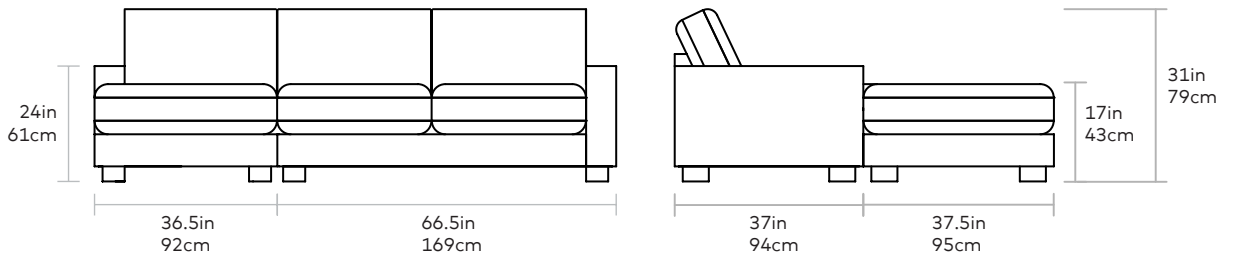

Parkdale Bi-Sectional

Seat Depth 24in | 61cm

UPHOLSTERY > Fabric

LEGS > Solid Wood Block Feet

The Parkdale Bi-Sectional is a classic design that offers premium comfort along with clean, modern lines. The seat and back cushions contain eco-friendly synthetic-down fill, derived from recycled PET plastic. The fill is evenly distributed throughout sewn interior pockets, which provide maximum comfort while maintaining overall cushion shape. The chaise can be positioned on the left or the right side, allowing you to adjust the configuration to suit any room. Walnut-finished block feet are manufactured with 100% FSC®-Certified wood, in support of responsible forest management.