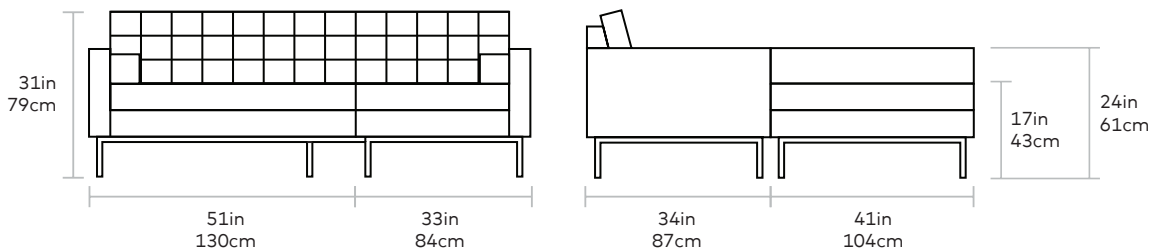

Spencer Loft Bi-Sectional

Seat Height 17in | 43cm
Seat Depth 23in | 59cm

UPHOLSTERY > Fabric
BASE > Stainless Steel or Walnut Finish

Part of our LOFT Series, this compact sectional has blind-tufted seat and back cushions. This sectional is cleverly designed to allow the chaise to be positioned on the left or the right, so it can adapt to any room layout. Alternatively, the chaise can be easily separated to create a sofa and a free-floating lounge. It includes two square side cushions and your choice of a perimeter stainless steel base or solid, tapered walnut finish wood legs. The frame is constructed with kiln-dried 100% FSC®-Certified hardwood in support of responsible forest management.