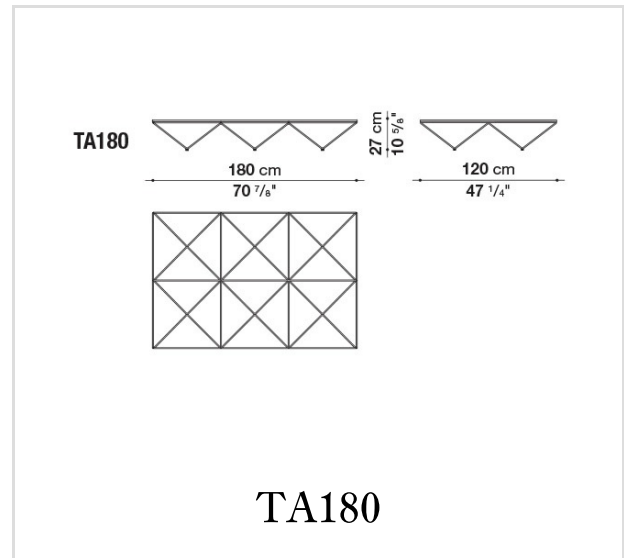


Alanda '18

SMALL TABLES

Paolo Piva

Description

The Alanda coffee table, an iconic piece that ushered in the 1980s, is now revisited in homage to Paolo Piva, the great architect and designer who passed away last year. A highly successful classic and sought-after vintage furnishing complements, Alanda is one of the most typical design objects of a period with a wealth of strong, daring stylistic signs, often in a dialogue with architecture, reproducing its most attractive, characteristic elements in miniature. The Alanda's structure, serving as both pedestal and support, recalls a group of upturned pyramids, a geodetic frame that has always characterized it as if it was a magical object, entrapping and amplifying cosmic energy. Alanda '18 is offered in two sizes - 120 x 120 cm and 120 x 180 cm - with structure in glossy black painted steel and top in extra light or smoky glass.

Technical information

Frame
steel

Top
glass

Top ferrules
plastic material

Frame ferrules
plastic material and felt

The product is conformable at
EN 15372 strength, durability and safety : requirements for non-domestic tables

Technical drawings

B&B Italia reserves the right to make technological and aesthetic improvements to its models, including changes to the sizes and materials, without notice. The technical drawings do not define the details of the product. The measurements shown are indicative and may undergo changes. In particular, the dimensions relevant to the padded parts are subject to usage tolerances over time caused by the normal adjustment of the padding. For the specific information, please contact the dealer closest to you.