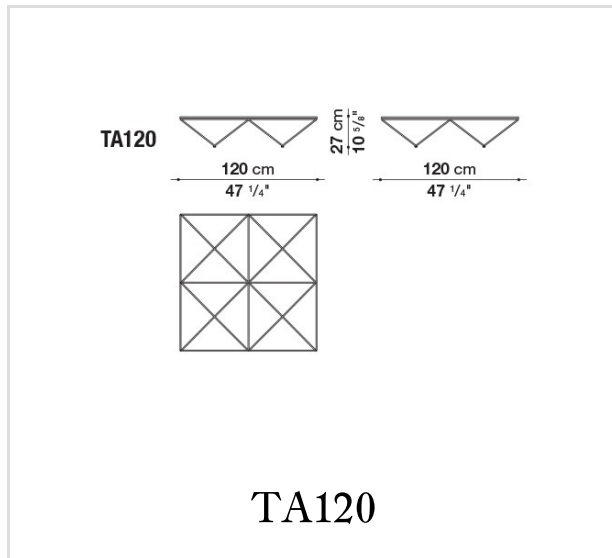

Technical drawings

B&B Italia reserves the right to make technological and aesthetic improvements to its models, including changes to the sizes and materials, without notice. The technical drawings do not define the details of the product. The measurements shown are indicative and may undergo changes. In particular, the dimensions relevant to the padded parts are subject to usage tolerances over time caused by the normal adjustment of the padding. For the specific information, please contact the dealer closest to you.