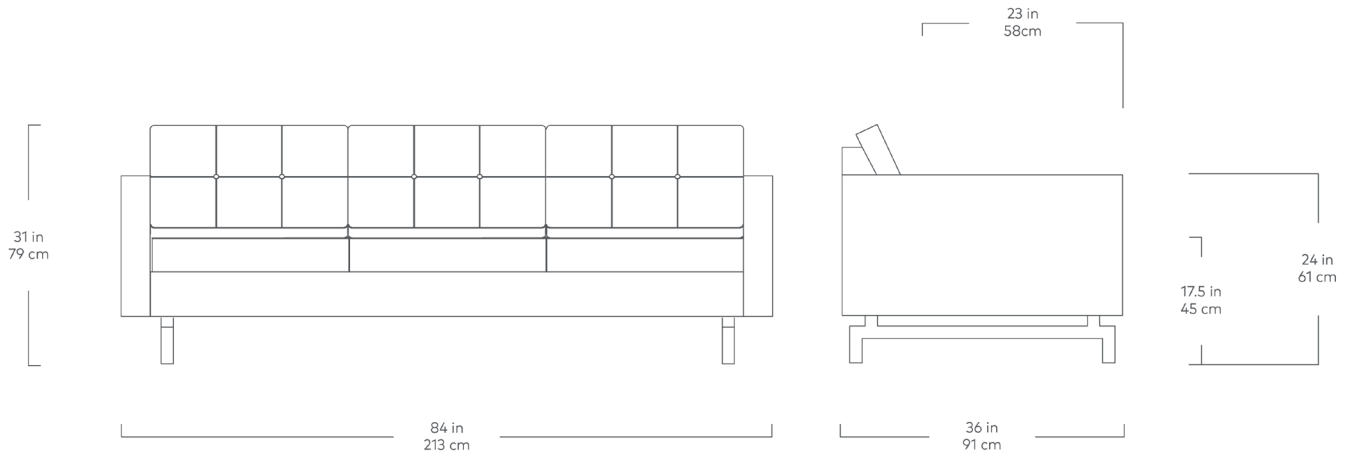

Jane 2 Sofa

- Add the Jane 2 Lounge to the Jane 2 Sofa to create the Jane 2 LOFT Bi-Sectional.
- Seat and back cushions are button tufted and have piped edge detailing.
- Reversible seat and back cushions are crafted with high resilience polyurethane foam covered in a Dacron wrap.
- Inset solid Ash wood base with walnut or natural finish features non-marking feet.
- Inner frame is 100% kiln-dried FSC®-Certified hardwood, (FSC® 092551).
- All joints have been stress tested.
- 9-gauge No-Sag, sinuous spring suspension system.
- Manufactured to meet California TB117-2013 fire safety standards without the use of flame retardant additives in the upholstery foam.
- All fabric is California TB117-2013 certified and double rub tested.