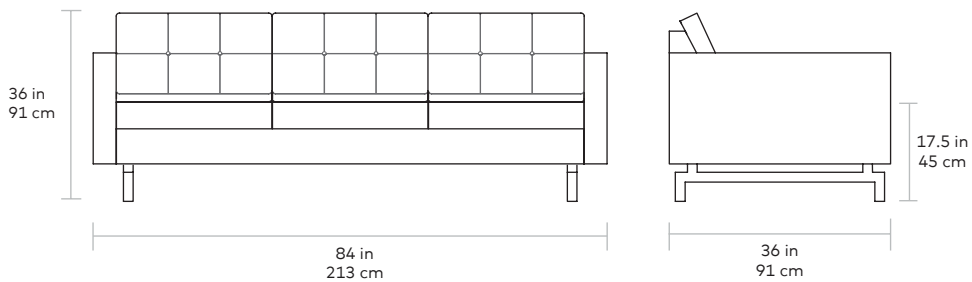

Jane 2 Sofa

Seat Depth 23in | 58cm

UPHOLSTERY > Fabric

BASE > Solid Ash in Walnut or Natural Finish

A modern update to the classic Gus* Modern Jane Series, the Jane 2 Sofa retains the iconic, mid-century look while adding contemporary enhancements. Piped upholstery edges and button-tufted cushions create photogenic surface details that are enhanced by Jane 2's new, more refined proportions. A new wood base (available in light or dark wood finish) is inset on each piece, creating a sense of weightlessness that maximizes light and space. The frame is constructed with kiln-dried 100% FSC®-Certified hardwood in support of responsible forest management.