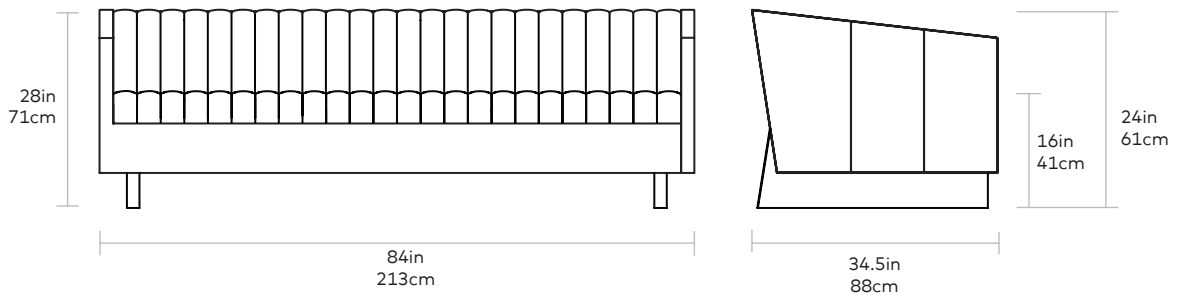

Wallace Sofa

Seat Height 16in | 41cm
Seat Depth 22.5in | 57cm

UPHOLSTERY > Leather
BASE > Solid Wood with Walnut Finish

The Wallace Sofa is a modern reinterpretation of the classic English Chesterfield design. The channel-stitched leather upholstery on the seat, back, and arms creates a surface that is both visually striking and remarkably comfortable. Piping details, sloping armrests and an angular wooden base add sculptural, contemporary flair, while luxurious, channeled padding make it perfect for lounging. Available in three vintage leathers, chosen for their unique grain characteristics that will age beautifully and develop a rich natural patina over time.