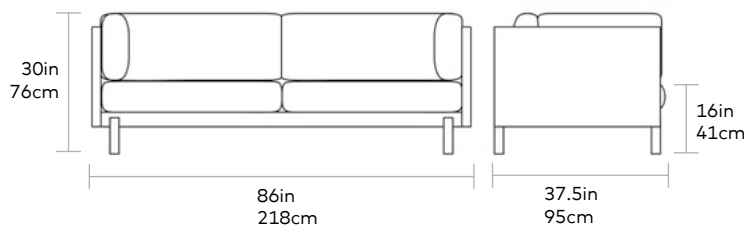

Silverlake Sofa

Seat Depth 24in | 61cm

UPHOLSTERY > Fabric

LEGS > Black Powder-Coated Flat Bar Steel

The Silverlake Upholstery Collection is a Scandinavian-inspired seating design that strikes an elegant balance between minimalist styling and a casual, inviting feel. The design features a slender tuxedo frame, and plush seat and back cushions filled with our eco-friendly, signature PET fill. The back and side cushions can be adjusted to your preferred angle, while the generous seat depth enhances the sofa, comfort. Subtle features like pleated fabric details on cushion corners and architectural, black powder-coated steel legs complete Silverlake, laid-back modern aesthetic. The collection is a restful haven for any busy home, office or lobby. The frames are constructed with kiln-dried 100% FSC® Certified hardwood in support of responsible forest management.