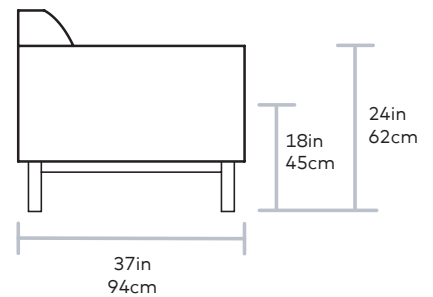

Embassy Sofa

Seat Depth 23in | 59cm

UPHOLSTERY > Leather

BASE > Solid Wood with Walnut Finish

The Embassy Sofa conveys a classic, mid-century style with tailored proportions and refined details. It features a button-tufted, tight back design with piping details throughout, and seat cushions filled with a luxurious feather blend. The frame is supported by a recessed, solid-wood base. Available in three vintage leathers, chosen for their unique grain characteristics that will age beautifully and develop a rich, natural patina over time. Also available as a chair. Our leather hides are carefully selected for their raw, natural surface characteristics which make each piece unique.