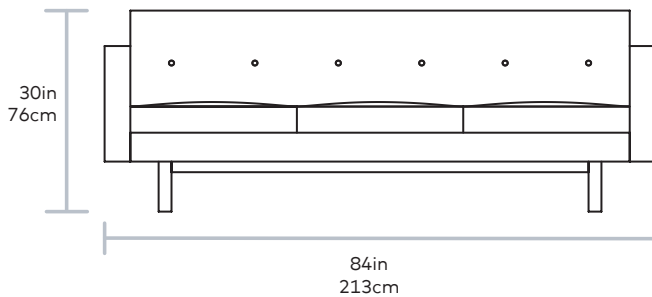

Embassy Sofa

Seat Depth 23in | 59cm

UPHOLSTERY > Leather

BASE > Solid Wood with Walnut Finish

The Embassy Sofa conveys a classic, mid-century style with tailored proportions and refined details. It features a button-tufted, tight back design with piping details throughout, and seat cushions filled with a luxurious feather blend. The frame is supported by a recessed, solid-wood base. Available in three vintage leathers, chosen for their unique grain characteristics that will age beautifully and develop a rich, natural patina over time. Also available as a chair. Our leather hides are carefully selected for their raw, natural surface characteristics which make each piece unique.