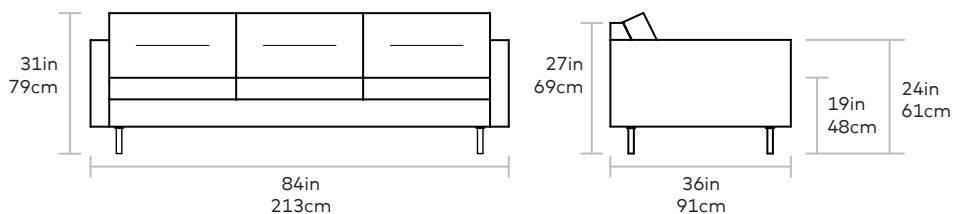

Logan Sofa

Seat Depth 21in | 53cm

UPHOLSTERY > Fabric

LEGS > Stainless Steel or Solid Wood with Walnut Finish

The Logan Sofa balances comfort with a refined, modern style. The back cushions have a unique, channel-stitch detail which creates a subtle play of light and form. Compartmentalized cushions filled with loose-spun poly help to give the feel and comfort of down while maintaining a clean, crisp shape. Every sectional includes 2 sets of legs, allowing you to choose between a set of stainless steel legs or walnut finished wood legs to suit your style. The sectional is cleverly designed to allow the chaise to be positioned on the left or the right, so it can adapt to any room layout. Constructed with kiln-dried 100% FSC®-Certified hardwood.