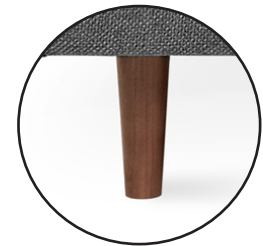

Logan Sofa

Seat Depth 21in | 53cm

UPHOLSTERY > Fabric

LEGS > Stainless Steel or Solid Wood with Walnut Finish

The Logan Sofa balances comfort with a refined, modern style. The back cushions have a unique, channel-stitch detail which creates a subtle play of light and form. Compartmentalized cushions filled with loose-spun poly help to give the feel and comfort of down while maintaining a clean, crisp shape. Every sectional includes 2 sets of legs, allowing you to choose between a set of stainless steel legs or walnut finished wood legs to suit your style. The sectional is cleverly designed to allow the chaise to be positioned on the left or the right, so it can adapt to any room layout. Constructed with kiln-dried 100% FSC®-Certified hardwood.