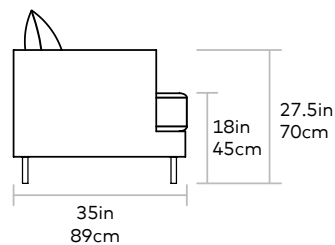

# Margot Sofa

Gus\*

Seat Depth 21in | 53cm

**UPHOLSTERY** > Fabric

**LEGS** > Steel with Brass or Black Finish

The Margot Sofa epitomizes modern elegance with graceful arms, French-seam detailing, and loose, luxurious cushions to construct a look which is both timeless and contemporary. Every sofa includes two sets of cylindrical steel legs, allowing you to choose between a brass or black finish to suit your style. The back cushions use a unique, eco-friendly synthetic-down, derived from recycled PET plastic. The frame is constructed with kiln-dried 100% FSC®-Certified hardwood.