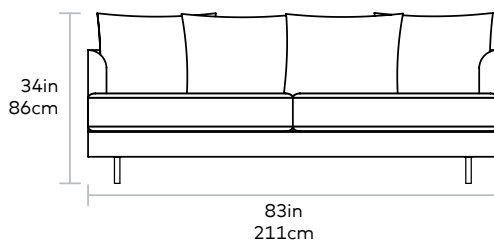

# Margot Sofa

Gus\*

Seat Depth 21in | 53cm

**UPHOLSTERY** > Fabric

**LEGS** > Steel with Brass or Black Finish

The Margot Sofa epitomizes modern elegance with graceful arms, French-seam detailing, and loose, luxurious cushions to construct a look which is both timeless and contemporary. Every sofa includes two sets of cylindrical steel legs, allowing you to choose between a brass or black finish to suit your style. The back cushions use a unique, eco-friendly synthetic-down, derived from recycled PET plastic. The frame is constructed with kiln-dried 100% FSC®-Certified hardwood.