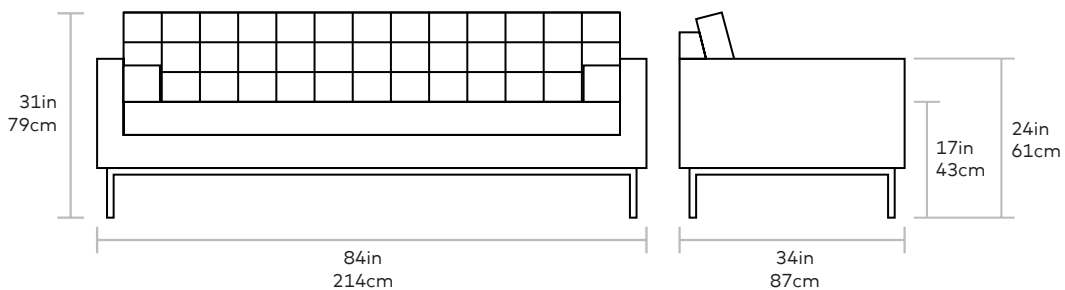

Spencer Sofa

Seat Height 17in | 43cm
Seat Depth 23in | 59cm

UPHOLSTERY > Fabric

BASE > Stainless Steel or Walnut Finish

Popular for its streamlined silhouette, this Mid-Century inspired sofa has blind-tufted seat and back cushions. It includes two square side cushions and your choice of a perimeter stainless steel base or solid, tapered walnut finish wood legs. The frame is constructed with kiln-dried 100% FSC®-Certified hardwood in support of responsible forest management.