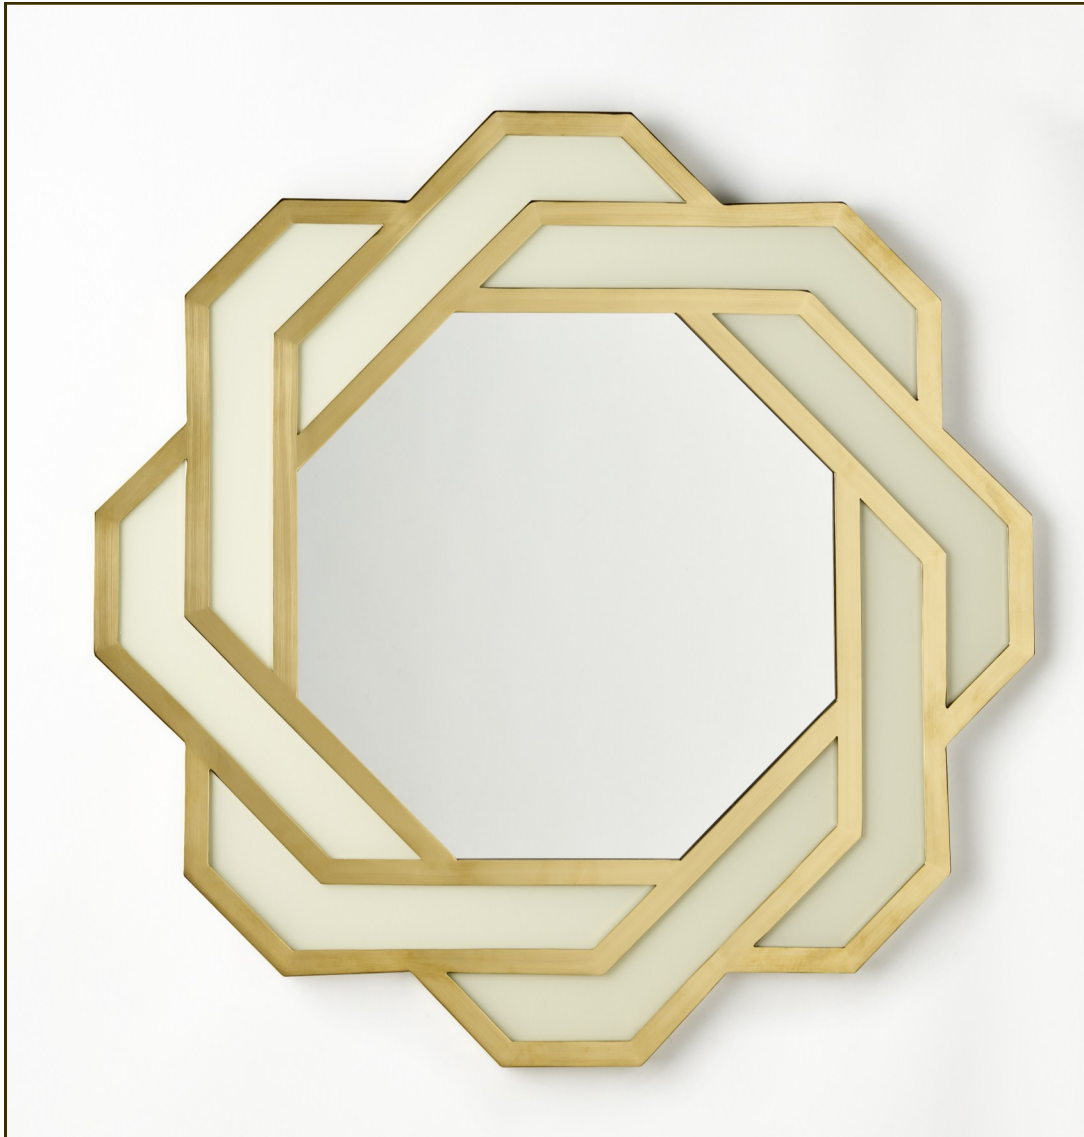

*Jan Showers*  
THE COLLECTION

NO. 609 RIVIERA MIRROR

37" diameter X 1" d  
Brass and ivory glass frame  
Clear mirror center  
Not available in custom sizes or finishes  
*Available through Instant Gratification when in stock*

*\*Solid brass is a living and natural material therefore it may have slight imperfections or slight color variances and will naturally patina.*