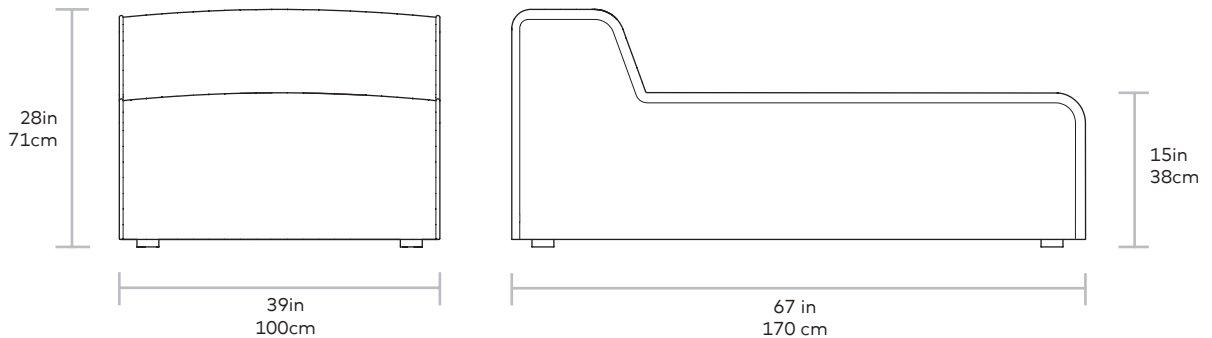

Nexus Modular Armless Chaise

Seat Depth 27 in | 70 cm

UPHOLSTERY > Fabric

BASE > Inset Solid Wood Block Feet

The Nexus Modular Collection is based on a pair of seating components (Chair and Chaise) which can be combined in a myriad of ways to create a sofa or sectional that is custom-designed for your space. With a low-profile silhouette, and chunky, piped-edge details, the Nexus balances clean-lined Minimalism with a relaxed, bohemian vibe. The beauty of this simple, modular system is that components can be easily reconfigured or arranged separately, which allows the design to adapt to different interior layouts. Environmentally responsible PET fill offers premium comfort to match the relaxed aesthetic. The kiln-dried hardwood frame and block feet are constructed from FSC-Certified wood, in support of responsible forest management.