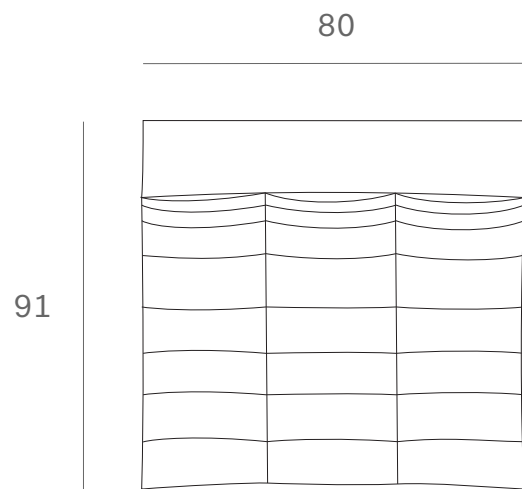

*Ethnicraft*

20082 - N701 sofa - 1 seater - Dimensions (cm)

*Ethnicraft*

20082 - N701 sofa - 1 seater - Dimensions (inches)