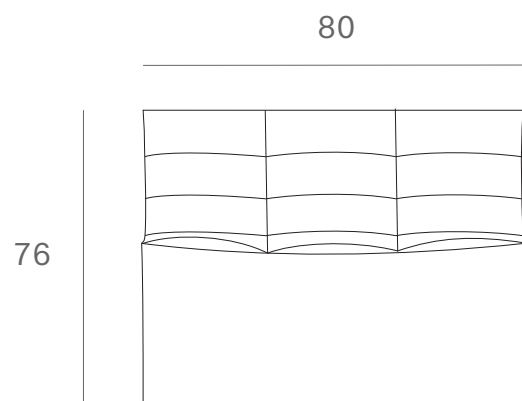

*Ethnicraft*

20082 - N701 sofa - 1 seater - Dimensions (cm)

*Ethnicraft*

20082 - N701 sofa - 1 seater - Dimensions (inches)