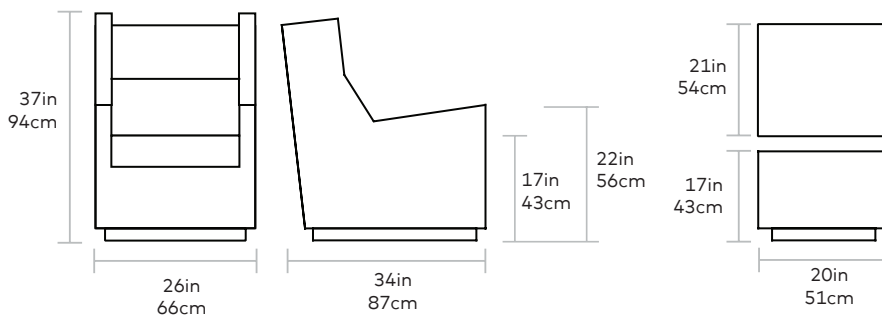

Sparrow Glider & Ottoman

Seat Height 17in | 43cm
 Seat Depth 23in | 59cm

UPHOLSTERY > Fabric

BASE > Solid Wood with Walnut Finish

The Sparrow Glider is a clean-lined chair designed for the modern nursery. The Sparrow features a smooth, quiet rocking motion, and ergonomic proportions for comfortable neck support and arm position. The Sparrow Ottoman (sold separately) also features a smooth, quiet rocking motion. The chair includes a matching lumbar cushion which is filled with our eco-friendly synthetic-down, derived from recycled PET plastic. Constructed with 100% FSC-Certified Wood in support of responsible forest management.