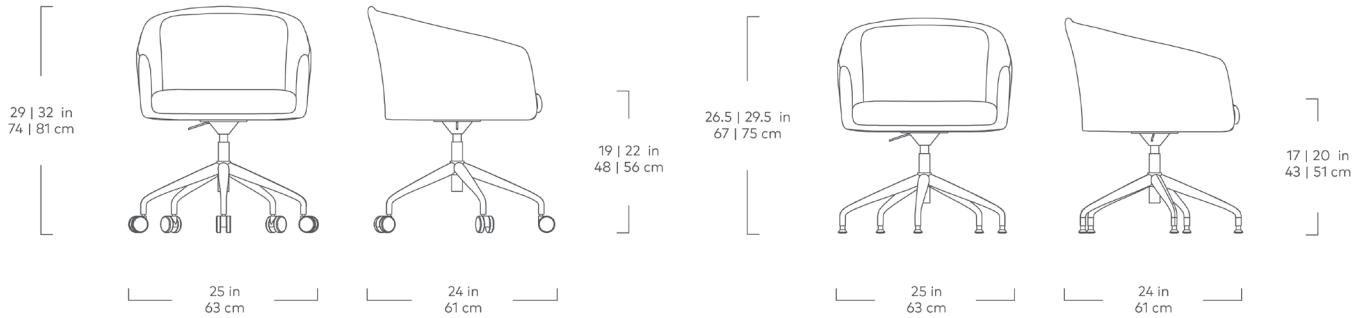

Radius Task Chair

Bayview
Silver

Stockholm
Camel

Stockholm
Graphite

With an elegantly upholstered tub-style form, the Radius Task Chair is office furniture that captivates with its casual sophistication. Centering a stylish aesthetic and welcoming feel, Radius makes no sacrifices in function: adjustable height, swivel ability, and an option to configure with rolling castors or stationary feet make it the perfect addition to the modern workspace.

Radius Task Chair

- Fixed back and seat cushion.
- Height-adjustable via a gas lift mechanism.
- 360 degree smooth swivel rotation.
- 5-star base is powder coated steel.
- Ships with a set of castors and a set of stationary feet. Choose between the two and convert one to the other as needed.
- Manufactured to meet California TB117-2013 fire safety standards without the use of flame retardant additives in the upholstery foam.
- All fabric is California TB117-2013 certified and double rub tested
- ANSI-BIFMA Compliant.