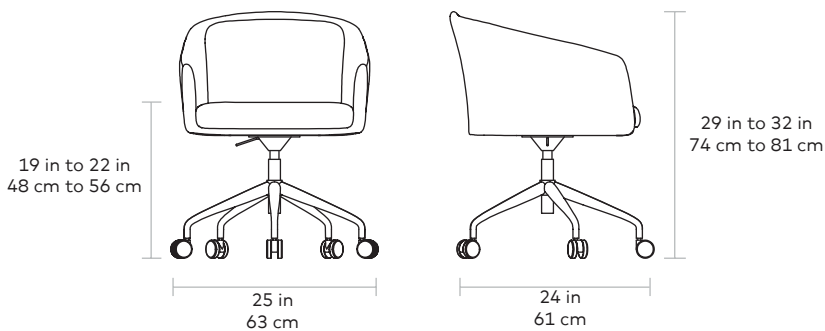

# Radius Chair

- UPHOLSTERY** > Fabric
- BASE** > Steel with castors or stationary feet

With an elegantly upholstered tub-style form, the Radius Task Chair is office furniture that captivates with its casual sophistication. Centering a stylish aesthetic and welcoming feel, Radius makes no sacrifices in function: adjustable height, swivel ability, and an option to configure with rolling castors or stationary feet make it the perfect addition to the modern workspace.