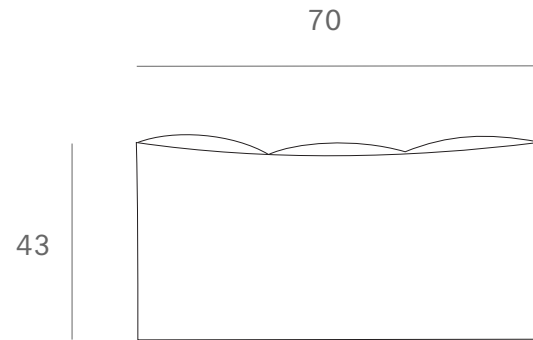

*Ethnicraft*

20072 - N701 sofa - footstool - Dimensions (cm)

*Ethnicraft*

20072 - N701 sofa - footstool - Dimensions (inches)