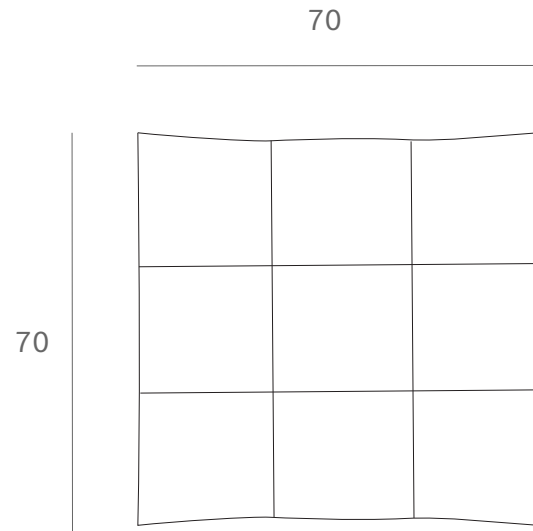

*Ethnicraft*

20072 - N701 sofa - footstool - Dimensions (cm)

*Ethnicraft*

20072 - N701 sofa - footstool - Dimensions (inches)