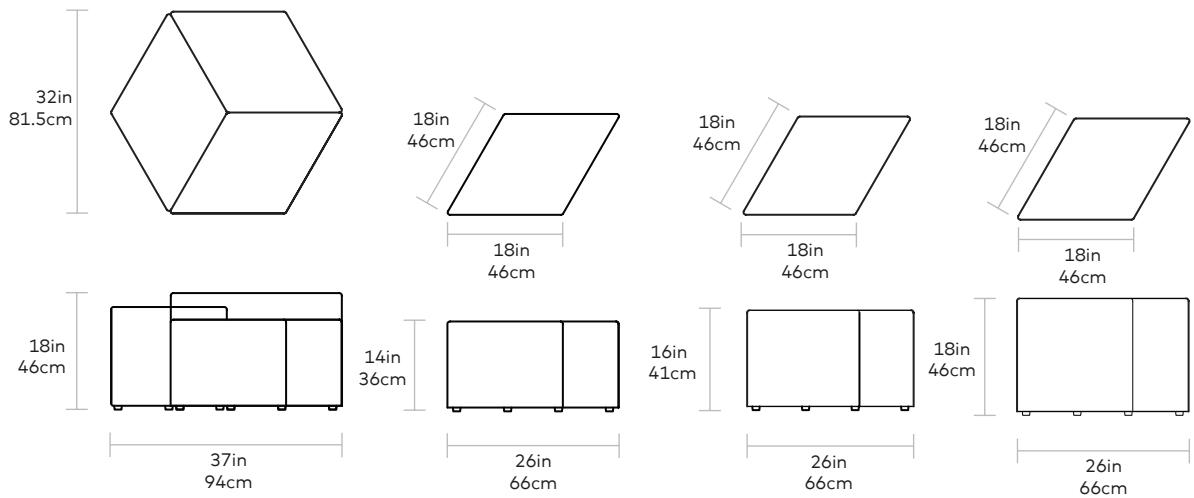

Trillium Stools

UPHOLSTERY > Fabric

With a design inspired by Ontario's provincial flower, the versatile Trillium Stools can be arranged in multiple configurations to suit any home or workspace environment. Available in a multi-coloured or neutral grey set of three, the Trillium functions as either a stylish centerpiece or as adaptable, secondary seating. Constructed with kiln-dried 100% FSC®-Certified hardwood in support of responsible forest management.

To see all finish options visit GUSMODERN.COM