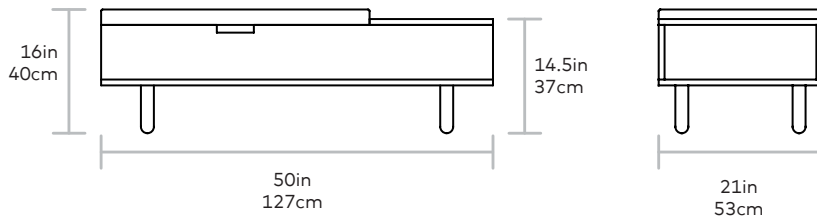

Mimico Storage Ottoman

Gus*

FINISH > Walnut
UPHOLSTERY > Fabric

The Mimico is a multi-purpose design has a distinctive Scandinavian influence. The Mimico can be used as an ottoman, coffee table, or bench. Perfect for the living room, bedroom or entryway, the upholstered top provides a comfortable seat, and flips up easily to stash clutter. It features a hard surface area to rest your sunglasses or keys while you get ready for the day. The end has an open cubby for displaying books and magazines, and the legs are turned, solid wood.