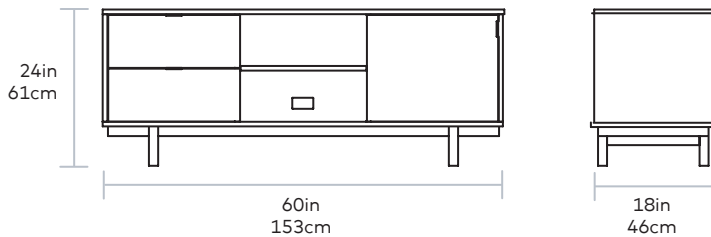

Belmont Media Stand

FINISH > Walnut

BASE > Solid Wood with Walnut Finish

The Belmont Media Stand is an architecturally inspired storage design that features the natural beauty of walnut. Designed for Hi-Fi and media components, a back panel opening in the cabinet allows for concealed cable management. Drawers provide storage to keep your living room uncluttered, while adjustable shelves and a sliding front panel let you reveal or conceal components. The Media Stand is part of the Belmont Storage Series, matching perfectly with the Belmont Credenza and End Table.